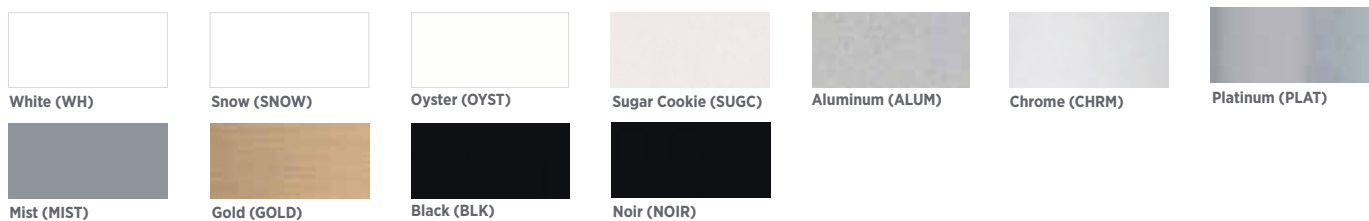

Metal Finishes