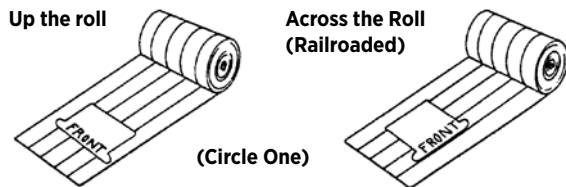

COM - CUSTOMER'S OWN MATERIAL

All Indiana Furniture seating is available with material furnished by the customer. Refer to grade 1 for list prices. Refer to individual model number for COM yardage requirements. The listed COM yardage requirement is based on the use of non-directional upholstery 54" wide for a quantity of one chair. Extra upholstery is required to match any pattern with a repeat, either vertically or horizontally. Use the chart below as a guide to add to plain COM yardage requirements listed in the price list.

For multiple chair quantities, contact customer service to optimize the yardage per chair at 800-422-5727.

Upholstery	Plain	2"- 14"	15"- 27"	28"- 36"
<u>Width</u>	<u>Upholstery</u>	<u>Repeat</u>	<u>Repeat</u>	<u>Repeat</u>
54"	0%	10%	25%	30%

Upholsteries less than 54" wide will not be accepted.

Due to the upholstering process used by Indiana Furniture, some COM upholsteries are considered directional that may not be considered directional by the upholstery supplier. All Upholstery COM's are cut "up the roll" and all vinyls are cut "across the roll" by Indiana Furniture unless otherwise directed by the customer (see below). All directional upholsteries on Indiana Furniture frames match both vertically and horizontally. If you do not desire repeat match, please specify on order.

Note: Directional upholsteries, such as stripes, patterns and plaids may not meet your satisfaction due to contoured shapes and tufting of some models. Should you require such a selection, we will upholster as perfect as possible, but such orders are not subject to return. If in doubt, contact your Indiana Furniture Customer Service Representative prior to placing the order.

COM/COL ORDERING INSTRUCTIONS:

Fill out the form below and attach sample according to instructions on reverse side of form. **COM's/COL's must meet and include written confirmation from the supplier verifying CALTB 117-2013 compliance and you must designate the flammability materials within for the TB 117-2013 label.** Check the box above to comply with California Business and Professions Code Section 19094. Failure to complete these forms and supply samples will delay the scheduling of the purchase order. Orders will not be scheduled until upholstery is received from the supplier. Upholstery should not be ordered until Indiana Furniture has verified the yardage required.

Check one: ☐ COM ☐ COL

Dealer Name _____ Phone _____ Email _____

Contact Person _____ City _____ State _____ Zip _____

Mill/Supplier _____ Pattern _____ Color _____

Repeat Inches: Horizontal _____ Vertical _____ Directional: Up the Roll / RailRoad

Selected Upholstery is Required to be 54" Wide - Is Your Upholstery Choice 54" Wide? Yes / No If no, Approval is Required.

Face Reversible: Yes / No

Product COM/COL is to be applied to:

1) Model # _____ Qty* _____ Ydg. Ea. _____ x Repeat _____ = _____ Yds.

2) Model # _____ Qty* _____ Ydg. Ea. _____ x Repeat _____ = _____ Yds.

* For multiple chair quantities, contact customer service to optimize the yardage required.

FOR OFFICE USE ONLY:

Advise dealer of COM/COL Rqd: _____ Signed: _____

CSR

Notes: _____

COL - CUSTOMER'S OWN LEATHER

Indiana Furniture is pleased to accommodate COL selections whenever this special need arises. Refer to grade 1 for list prices. To calculate COL requirements, multiply the COM yardage required times 18 (1 yard of upholstery = 18 sq. ft. of usable leather). Customer's own leather specifications for Indiana Furniture seating shown within the price list are based on an average hide size of 45-50 square feet.

All square footage requirements are based on usable footage. The shape of a hide and the usable, clean footage may make it necessary for us to request more leather after COL is received.

Please note leather is a natural product, and variation in texture is a pleasing quality belonging exclusively to high grade, full top grain leathers.

Indiana Furniture reserves the right to inspect, approve, or reject any COM/COL upholstery. Once approved, Indiana Furniture cannot assume responsibility for the durability or tailoring quality of COM/COL material.

COM/COL Ordering Instructions: