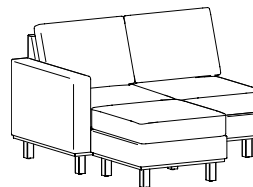

Ottoman matches seat width to create a chaise lounge