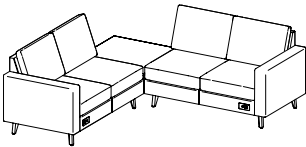

CONSISTS OF:		QTY		
6202L	1	Settee, 1 Arm, Left	$	4356
Shown with Metal Legs, Optional ECSR Right Power Port				
620-2626OT	1	26" Ottoman	$	1433
Shown with Metal Legs, Optional ECSR Right Power Port				

Products are available as left or right and with other features, where applicable
Grade 1 with standard metal leg pricing
List prices do not include optional power ports

Item	Model No.	Width	Depth	Height	Ship Wt	Cubic Ft	List Price
L SHAPED	620-10	90½	90½	36	287	111.1	W/P$ 10858

CONSISTS OF:		QTY		
6202L	1	Settee, 1 Arm, Left	$	4356
Shown with Optional Wood Legs and ECSL Left Power Port				
620-3333CGT	1	Corner Table, Veneer	W/P$	2146
6202R	1	Settee, 1 Arm, Right	$	4356
Shown with Optional Wood Legs and ECSR Right Power Port				

Products are available as left or right and with other features, where applicable
Grade 1 with standard metal leg pricing
List prices do not include optional wood leg or power ports

Item	Model No.	Width	Depth	Height	Ship Wt	Cubic Ft	List Price
U GROUP	620-11	88¼	133	36	380	166.2	$ 16682