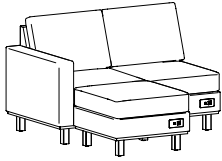

Ottoman matches depth of unit

Ottoman matches seat width to create a chaise lounge

Item	Model No.	Width	Depth	Height	Ship Wt	Cubic Ft	List Price
SETTEE + OTTOMAN	620-9	57¼	59½	36	140	62.9	\$ 5789

CONSISTS OF:		QTY		
6202L	1	Settee, 1 Arm, Left	\$	4356
Shown with Metal Legs, Optional ECSR Right Power Port				
620-2626OT	1	26" Ottoman	\$	1433
Shown with Metal Legs, Optional ECSR Right Power Port				