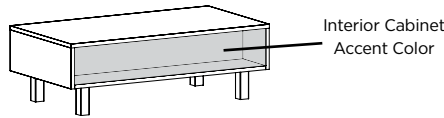

Item	Model No.		W	D	H	Ship Wt	Cubic Ft	List Price
  COCKTAIL TABLE	620-2445CT	Veneer/HPL	45	24	15	77	9.4	W/P$ 2169
		Veneer Chassis						
	620-2445CTT	TFL	45	24	15	77	9.4	T$ 1325
		TFL Chassis						P$ 1447

Shown with Metal Leg

Must Specify (in this order):

- Model #
- Top Material
- Finish/Color
- Cabinet Accent Color (Veneer Only)
- Leg
- Leg Finish/Color
- Power Location
- Power

Description

- Standard with: Metal Legs
- Chassis Available in Veneer (W) or TFL (T)
- Top Available with Veneer (W), TFL (T) or HPL (P), Must Specify
- Primary Finish and Wood Legs Available in Contrasting Finish Colors; [See Color Options](#)
- 9"D Cubby Area on Both Sides of the Table
- Optional Cabinet Interior Accent Color on Veneer Tables Only; Must Specify Color, [See Color Options](#)
- Optional Wood Leg ([See Finish Options](#)) and Power ([See Table Power Options](#))

Veneer Table Cabinet Accent Option: Specify Color & Add

Interior Cabinet Table Accent	- Available on Veneer Tables Only; See Color Options	$	191

Item	Model No.		W	D	H	Ship Wt	Cubic Ft	List Price
  GANGING END TABLE	620-2433GET	Veneer/HPL	33	24	15	59	6.9	W/P$ 1868
		Veneer Chassis						
	620-2433GETT	TFL	33	24	15	59	6.9	T$ 1196
		TFL Chassis						P$ 1306

Shown with Wood Leg

Must Specify (in this order):

- Model #
- Top Material
- Finish/Color
- Cabinet Accent Color (Veneer Only)
- Leg
- Leg Finish/Color
- Plinth Attachment
- Power Location
- Power

Description

- Standard with: Metal Legs and Ganging Brackets on Connecting Side
- Chassis Available in Veneer (W) or TFL (T)
- Top Available with Veneer (W), TFL (T) or HPL (P), Must Specify
- Primary Finish and Wood Legs Available in Contrasting Finish Colors; [See Color Options](#)
- Ganging Construction will Vary Based on the Connection of Table to Chairs with the Plinth Accent Trim Option. [See Options](#) to Specify Plinth Attachment When Ganging Tables with Plush Seating That Have the Plinth Accent Trim Option
- 12"D Cubby Area on Both Sides of the Table
- Optional Cabinet Interior Accent Color on Veneer Tables Only; Must Specify Color, [See Color Options](#)
- Optional Wood Leg ([See Finish Options](#)) and Power ([See Table Power Options](#))