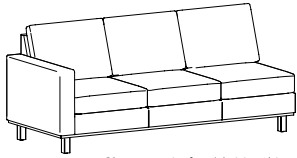

Item	Model No.	Chair Width	Chair Depth	Chair Height	Seat Width	Seat Depth	Seat Height	Arm Height	Ship Wt	Cubic Ft	
SOFA, 1 ARM	Left										
	Right										
	6203L	6203R	83¼	33¼	36	78	21	18½	26	140	70.1

Shown as Left with Metal Leg and Plinth Accent Trim