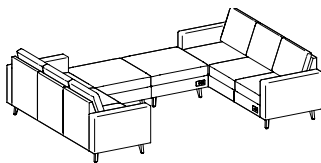

CONSISTS OF:		QTY		
6203	1	Sofa	$	6522
Shown with Optional Wood Legs and ECSR Right Power Port				
620-3133OT	1	31"x33" Ottoman	$	1770
Shown with Optional Wood Legs and ECSR33 Right Power Port				
620-3133OT	1	31"x33" Ottoman	$	1770
Shown with Optional Wood Legs and ECSL33 Left Power Port				
620-000GB	1	Ganging Bracket Kit; Optional	$	98
<i>(Used to Connect Ottomans Together)</i>				
6203	1	Sofa	$	6522
Shown with Optional Wood Legs and ECSL Left Power Port				

Products are available as left or right and with other features, where applicable
Grade 1 with standard metal leg pricing
List prices do not include optional wood leg or power ports

T = TFL P = HPL W = Veneer

For ordering options, [see overview at the beginning of this section.](#)