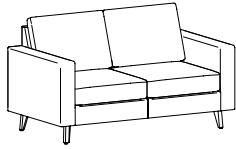

Settee:
6202
[(See Details)](#)