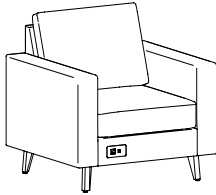

SEATING AND OTTOMAN LOCATION GUIDE FOR POWER OPTIONS

Seating and 26" Ottoman Locations

Club Chair shown with Power on Left