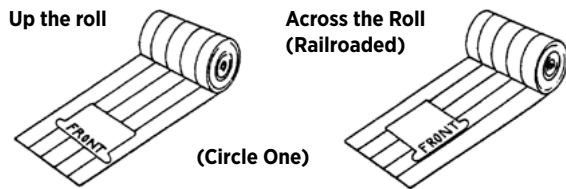

COM - CUSTOMER'S OWN MATERIAL

All Indiana Furniture seating is available with material furnished by the customer. Refer to grade 1 for list prices. Refer to individual model number for COM yardage requirements. The listed COM yardage requirement is based on the use of non-directional upholstery 54" wide for a quantity of one chair. Extra upholstery is required to match any pattern with a repeat, either vertically or horizontally. Use the chart below as a guide to add to plain COM yardage requirements listed in the price list.

For multiple chair quantities, contact customer service to optimize the yardage per chair at 800-422-5727.

Upholstery	Plain	2"- 14"	15"- 27"	28"- 36"
<u>Width</u>	<u>Upholstery</u>	<u>Repeat</u>	<u>Repeat</u>	<u>Repeat</u>
54"	0%	10%	25%	30%

Upholsteries less than 54" wide will not be accepted.

Due to the upholstering process used by Indiana Furniture, some COM upholsteries are considered directional that may not be considered directional by the upholstery supplier. All Upholstery COM's are cut "up the roll" and all vinyls are cut "across the roll" by Indiana Furniture unless otherwise directed by the customer (see below). All directional upholsteries on Indiana Furniture frames match both vertically and horizontally. If you do not desire repeat match, please specify on order.

Note: Directional upholsteries, such as stripes, patterns and plaids may not meet your satisfaction due to contoured shapes and tufting of some models. Should you require such a selection, we will upholster as perfect as possible, but such orders are not subject to return. If in doubt, contact your Indiana Furniture Customer Service Representative prior to placing the order.

COM/COL ORDERING INSTRUCTIONS:

Fill out the form below and attach sample according to instructions on reverse side of form. **COM's/COL's must meet and include written confirmation from the supplier verifying CALTB 117-2013 compliance and you must designate the flammability materials within for the TB 117-2013 label.** Check the box above to comply with California Business and Professions Code Section 19094. Failure to complete these forms and supply samples will delay the scheduling of the purchase order. Orders will not be scheduled until upholstery is received from the supplier. Upholstery should not be ordered until Indiana Furniture has verified the yardage required.

Check one: ☐ COM ☐ COL

Dealer Name _____ Phone _____ Email _____

Contact Person _____ City _____ State _____ Zip _____

Mill/Supplier _____ Pattern _____ Color _____

Repeat Inches: Horizontal _____ Vertical _____ Directional: Up the Roll / RailRoad

Selected Upholstery is Required to be 54" Wide - Is Your Upholstery Choice 54" Wide? Yes / No If no, Approval is Required.

Face Reversible: Yes / No

Product COM/COL is to be applied to:

1) Model # _____ Qty* _____ Ydg. Ea. _____ x Repeat _____ = _____ Yds.

2) Model # _____ Qty* _____ Ydg. Ea. _____ x Repeat _____ = _____ Yds.

* For multiple chair quantities, contact customer service to optimize the yardage required.

FOR OFFICE USE ONLY:

Advise dealer of COM/COL Rqd: _____ Signed: _____

CSR

Notes: _____

COL - CUSTOMER'S OWN LEATHER

Indiana Furniture is pleased to accommodate COL selections whenever this special need arises. Refer to grade 1 for list prices. To calculate COL requirements, multiply the COM yardage required times 18 (1 yard of upholstery = 18 sq. ft. of usable leather). Customer's own leather specifications for Indiana Furniture seating shown within the price list are based on an average hide size of 45-50 square feet.

All square footage requirements are based on usable footage. The shape of a hide and the usable, clean footage may make it necessary for us to request more leather after COL is received.

Please note leather is a natural product, and variation in texture is a pleasing quality belonging exclusively to high grade, full top grain leathers.

Indiana Furniture reserves the right to inspect, approve, or reject any COM/COL upholstery. Once approved, Indiana Furniture cannot assume responsibility for the durability or tailoring quality of COM/COL material.

COM/COL Ordering Instructions: