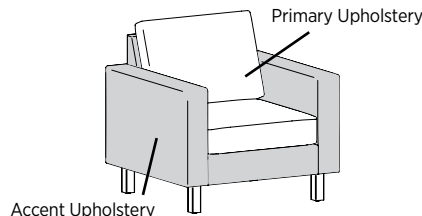

Contrasting Upholstery

SEATING AND TABLE LEG OPTIONS

Plush seating and tables are standard with Black or Aluminum Metal legs. Optional Wood Leg matches our Iconic Caseloads Collection. Must Specify Leg and Color.

PLBLK	Black Metal Leg	STD
PLALUM	Aluminum Metal Leg	STD
ICON	Four (4) Wood Legs (<i>Matches the Iconic Collection</i>)	$ 328
	Two (2) Wood Legs (<i>Matches the Iconic Collection</i>)	$ 164
	One (1) Wood Leg (<i>Matches the Iconic Collection</i>)	$ 82

PLINTH ACCENT TRIM OPTIONS

Plinth Accent Trim is available with Metal or Wood Leg.

NONE	No Wood Plinth	Standard
PLINTH	Wood Plinth	$ 307

LEG AND PLINTH WOOD FINISHES

Indiana Furniture uses a multi-step, hand finishing process on all exposed wood. Legs and plinth trim feature a catalyzed varnish finish which offers durability, lasting beauty, and resistance to normal wear.

Chairs available with contrasting leg and plinth colors.

AW	Artisan Walnut	MW	Mahogany Walnut
AS	Asian Night	MAS	Mesa Sunset*
BW	Beigewood*	MTS	Metropolis Sky
BL	Black	MNR	Midnight Run
CO	Columbian Walnut	NTM	Natural Marrone*
DC	Dark Cherry	ORW	Oak Riftwood*
DFW	Dark Forest Walnut*	PNW	Pinnacle Walnut
WH	Designer White	PTK	Portico Teak*
EF	Espresso	RC	River Cherry*
FO	Fawn Oak*	SCH	Select Cherry
FLW	Florence Walnut*	SPW	Sepia Walnut*
GC	Golden Cherry	SKC	Shaker Cherry
HVM	Harvest Maple	SBP	Smoky Brown Pear*
HW	Harvest Walnut	TK	Studio Teak
HNW	Henna Walnut	SM	Sugar Maple
KHE	Kirsche	WTA	Weathered Ash*
LW	Legacy Walnut	WNB	White Nebbia
		WC	Williamsburg Cherry

*Finish is Low Sheen