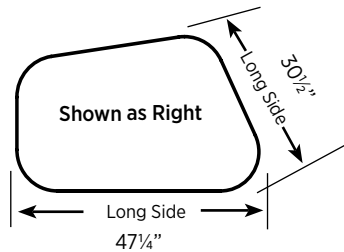

Polka offers five asymmetric shapes, available in left and right models, to easily create extra seating or touchdown areas. The left or right model is determined by which side the longest diagonal is on when facing the longest straight side.

PLK05L/R

47¹/₄"W
29¹/₂"D
17³/₄"H

Polka's soft curves, wide stance, and asymmetric shapes offer enormous flexibility when creating seating areas. Polka units fit best when pairing lounge units with the same diagonal measurement together.