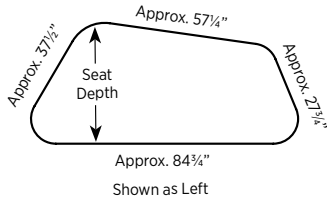

For ordering options, [see overview at the beginning of this section.](#)

PLEDGE

Item	Model No.	Seat Width	Seat Depth	Seat Height	Ship Wt	Cubic Ft
84¾"Wx38¼"D MODULAR LOUNGE	Left					
	Right					
	PLK01L	PLK01R	84⅝"	38¼"	17¾"	85 39.4

Shown as Right

Must Specify (in this order):

- Model #
- Leg Finish
- Upholstery

Description

- Determine Left or Right by Facing Long Straight Side with Long Diagonal on Right or Left ([See Sizes](#))

List Price/Grade	Yards	COM/1	2	3	4	5	6	7	8	9	10	L1	L2
Single Upholstery	3.75	\$ 2530	2725	2890	3051	3295	3543	3895	4263	4690	5185	3768	4296

Description

- Determine Left or Right by Facing Long Straight Side with Long Diagonal on Right or Left ([See Sizes](#))

List Price/Grade	Yards	COM/1	2	3	4	5	6	7	8	9	10	L1	L2
Single Upholstery	2.75	\$ 2276	2419	2540	2658	2837	3019	3277	3547	3860	4223	3184	3571