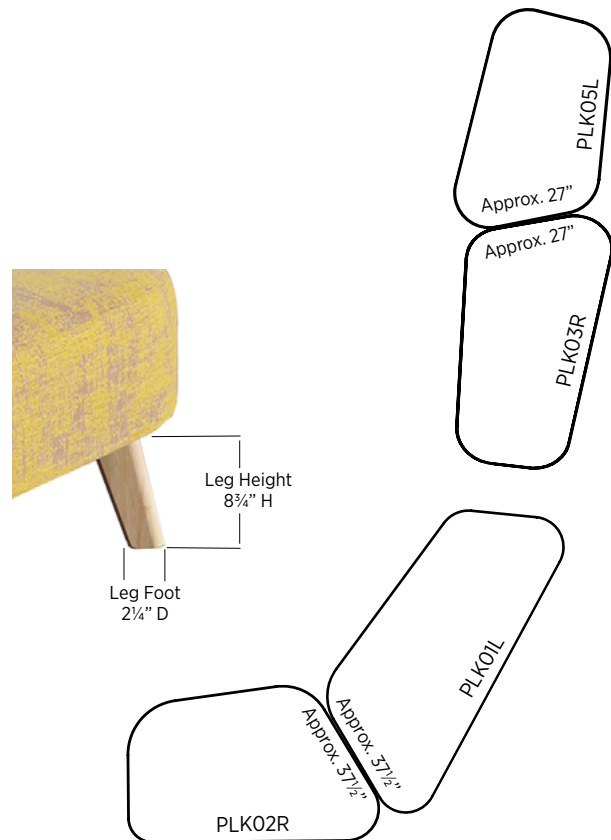

Polka's soft curves, wide stance, and asymmetric shapes offer enormous flexibility when creating seating areas. Polka units fit best when pairing lounge units with the same diagonal measurement together.

See individual products for coordinating measurements and set your imagination free.