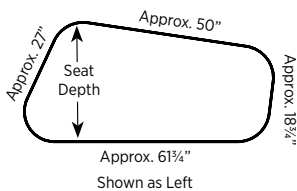

Description

- Determine Left or Right by Facing Long Straight Side with Long Diagonal on Right or Left ([See Sizes](#))

List Price/Grade	Yards	COM/1	2	3	4	5	6	7	8	9	10	L1	L2
Single Upholstery	2.75	\$ 2276	2419	2540	2658	2837	3019	3277	3547	3860	4223	3184	3571

Item	Model No.	Seat Width	Seat Depth	Seat Height	Ship Wt	Cubic Ft
61¾"Wx29½"D MODULAR LOUNGE	Left					
	Right					
	PLK03L	PLK03R	61⅝"	29½"	17¾"	50 25.6

Shown as Left

Must Specify (in this order):

- Model #
- Leg Finish
- Upholstery

Description

- Determine Left or Right by Facing Long Straight Side with Long Diagonal on Right or Left ([See Sizes](#))

List Price/Grade	Yards	COM/1	2	3	4	5	6	7	8	9	10	L1	L2
Single Upholstery	2.50	\$ 2032	2162	2272	2380	2542	2707	2942	3187	3472	3802	2857	3210