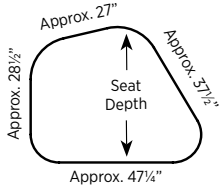

Description

- Determine Left or Right by Facing Long Straight Side with Long Diagonal on Right or Left ([See Sizes](#))

List Price/Grade	Yards	COM/1	2	3	4	5	6	7	8	9	10	L1	L2
Single Upholstery	2.50	\$ 2032	2162	2272	2380	2542	2707	2942	3187	3472	3802	2857	3210

For ordering options, [see overview at the beginning of this section.](#)

Item	Model No.	Seat Width	Seat Depth	Seat Height	Ship Wt	Cubic Ft
47¼"Wx38¼"D MODULAR LOUNGE	Left					
	Right					
	PLK04L	PLK04R	47¼	38¼	17¾	48 23.2

Shown as Right

Must Specify (in this order):

- Model #
- Leg Finish
- Upholstery

Description

- Determine Left or Right by Facing Long Straight Side with Long Diagonal on Right or Left ([See Sizes](#))

List Price/Grade	Yards	COM/1	2	3	4	5	6	7	8	9	10	L1	L2
Single Upholstery	2.25	\$ 1918	2035	2134	2231	2377	2526	2737	2958	3214	3511	2661	2978

Shown as Right

Item	Model No.	Seat Width	Seat Depth	Seat Height	Ship Wt	Cubic Ft
47¼"Wx29½"D MODULAR LOUNGE	Left					
	Right					
	PLK05L	PLK05R	47¼	29½	17¾	42 19.5

Shown as Left

Must Specify (in this order):