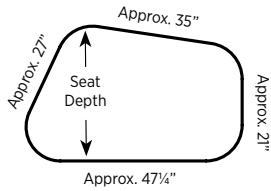

For ordering options, [see overview at the beginning of this section.](#)

Item	Model No.	Seat Width	Seat Depth	Seat Height	Ship Wt	Cubic Ft
47¼"Wx38¼"D MODULAR LOUNGE	Left					
	Right					
	PLK04L	PLK04R	47¼	38¼	17¾	48 23.2

Shown as Right

Must Specify (in this order):

- Model #
- Leg Finish
- Upholstery

Description

- Determine Left or Right by Facing Long Straight Side with Long Diagonal on Right or Left ([See Sizes](#))

List Price/Grade	Yards	COM/1	2	3	4	5	6	7	8	9	10	L1	L2
Single Upholstery	2.25	\$ 1918	2035	2134	2231	2377	2526	2737	2958	3214	3511	2661	2978

Shown as Right

Item	Model No.	Seat Width	Seat Depth	Seat Height	Ship Wt	Cubic Ft
47¼"Wx29½"D MODULAR LOUNGE	Left					
	Right					
	PLK05L	PLK05R	47¼	29½	17¾	42 19.5

Shown as Left

Must Specify (in this order):

- Model #
- Leg Finish
- Upholstery

Description

- Determine Left or Right by Facing Long Straight Side with Long Diagonal on Right or Left ([See Sizes](#))

List Price/Grade	Yards	COM/1	2	3	4	5	6	7	8	9	10	L1	L2
Single Upholstery	2.00	\$ 1847	1951	2039	2125	2255	2387	2575	2771	2999	3263	2507	2789