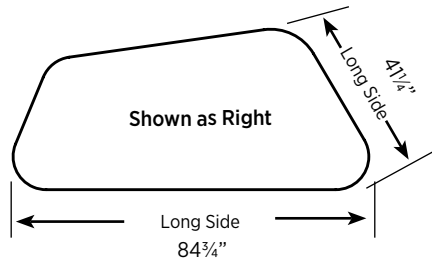

Polka offers five asymmetric shapes, available in left and right models, to easily create extra seating or touchdown areas. The left or right model is determined by which side the longest diagonal is on when facing the longest straight side.

PLK01L/R

84⁵/₈"W
38¹/₄"D
17³/₄"H