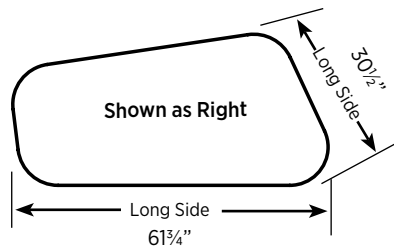

PLK02L/R

61"W
38¹/₄"D
17³/₄"H

PLK03L/R

61³/₈"W
29¹/₂"D
17³/₄"H