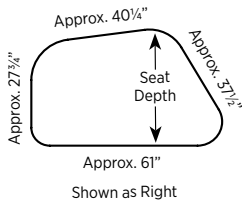

For ordering options, [see overview at the beginning of this section.](#)

PLEDGE

Item	Model No.	Seat Width	Seat Depth	Seat Height	Ship Wt	Cubic Ft
84¾"Wx38¼"D MODULAR LOUNGE	Left					
	Right					
	PLK01L	PLK01R	84⅝"	38¼"	17¾"	85 39.4

Shown as Right

Must Specify (in this order):

- Model #
- Leg Finish
- Upholstery

Description

- Determine Left or Right by Facing Long Straight Side with Long Diagonal on Right or Left ([See Sizes](#))

List Price/Grade	Yards	COM/1	2	3	4	5	6	7	8	9	10	L1	L2
Single Upholstery	3.75	\$ 2530	2725	2890	3051	3295	3543	3895	4263	4690	5185	3768	4296

Item	Model No.	Seat Width	Seat Depth	Seat Height	Ship Wt	Cubic Ft
61"Wx38¼"D MODULAR LOUNGE	Left					
	Right					
	PLK02L	PLK02R	61"	38¼"	17¾"	65 29.2

Shown as Left

Must Specify (in this order):

- Model #
- Leg Finish
- Upholstery

Description

- Determine Left or Right by Facing Long Straight Side with Long Diagonal on Right or Left ([See Sizes](#))

List Price/Grade	Yards	COM/1	2	3	4	5	6	7	8	9	10	L1	L2
Single Upholstery	2.75	\$ 2276	2419	2540	2658	2837	3019	3277	3547	3860	4223	3184	3571