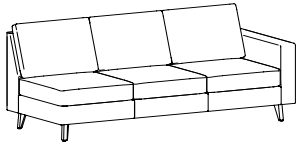

Shown as Right with Wood Leg

Description

- Standard with: Left or Right Arm, Metal Legs, and Ganging Brackets Installed on Connecting Side
- Available with Contrasting Upholstery ([See Details](#))
- Optional Plinth Accent Trim and Wood Legs Available in Contrasting Finish Colors
- Optional Wood Leg ([See Finish Options](#)), Plinth Accent ([See Plinth Options](#)) and Power ([See Seating Power Options](#))

List Price/Grade	Yards	COM/1	2	3	4	5	6	7	8	9	10	L1	L2
Single Upholstery	11.00	$ 6039	6611	7095	7568	8283	9009	10043	11121	12375	13827	9669	11220
Contrasting Upholstery													
Primary	6.25	6099	6424	6699	6968	7374	7787	8374	8987	9699	10524	8162	9043
Accent	6.00	0	312	576	834	1224	1620	2184	2772	3456	4248	1980	2826

Must Specify (in this order):

- Model #
- Primary Upholstery
- Accent Upholstery
- Leg
- Leg Finish
- Plinth Accent
- Plinth Accent Finish
- Power

CORNER UNIT	620-90C	33¼	33¼	36	21	21	18½			80	29.3