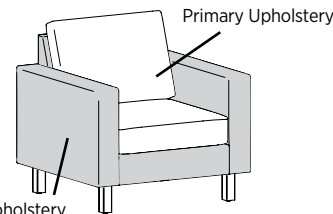

Contrasting Upholstery

SEATING AND TABLE LEG OPTIONS

Plush seating and tables are standard with Black or Aluminum Metal legs. Optional Wood Leg matches our Iconic Caseloads Collection. Must Specify Leg and Color.

PLBLK	Black Metal Leg	STD
PLALUM	Aluminum Metal Leg	STD
ICON	Four (4) Wood Legs (<i>Matches the Iconic Collection</i>)	$ 328
	Two (2) Wood Legs (<i>Matches the Iconic Collection</i>)	$ 164
	One (1) Wood Leg (<i>Matches the Iconic Collection</i>)	$ 82

PLINTH ACCENT TRIM OPTIONS

Plinth Accent Trim is available with Metal or Wood Leg.

NONE	No Wood Plinth	Standard
PLINTH	Wood Plinth	$ 307

LEG AND PLINTH WOOD FINISHES

Indiana Furniture uses a multi-step, hand finishing process on all exposed wood. Legs and plinth trim feature a catalyzed varnish finish which offers durability, lasting beauty, and resistance to normal wear.

Chairs available with contrasting leg and plinth colors.

AW	Artisan Walnut	MW	Mahogany Walnut
AS	Asian Night	MAS	Mesa Sunset*
BW	Beigewood*	MTS	Metropolis Sky
BL	Black	MNR	Midnight Run
CO	Columbian Walnut	NTM	Natural Marrone*
DC	Dark Cherry	ORW	Oak Riftwood*
DFW	Dark Forest Walnut*	PNW	Pinnacle Walnut
WH	Designer White	PTK	Portico Teak*
EF	Espresso	RC	River Cherry*
FO	Fawn Oak*	SCH	Select Cherry
FLW	Florence Walnut*	SPW	Sepia Walnut*
GC	Golden Cherry	SKC	Shaker Cherry
HVM	Harvest Maple	SBP	Smoky Brown Pear*
HW	Harvest Walnut	TK	Studio Teak
HNW	Henna Walnut	SM	Sugar Maple
KHE	Kirsche	WTA	Weathered Ash*
LW	Legacy Walnut	WNB	White Nebbia
		WC	Williamsburg Cherry

*Finish is Low Sheen