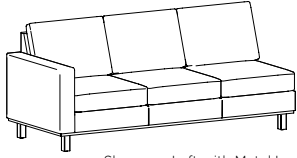

Item	Model No.	Chair Width	Chair Depth	Chair Height	Seat Width	Seat Depth	Seat Height	Arm Height	Ship Wt	Cubic Ft	
SOFA, 1 ARM	Left										
	Right										
	6203L	6203R	83¼	33¼	36	78	21	18½	26	140	70.1

Shown as Left with Metal Leg and Plinth Accent Trim