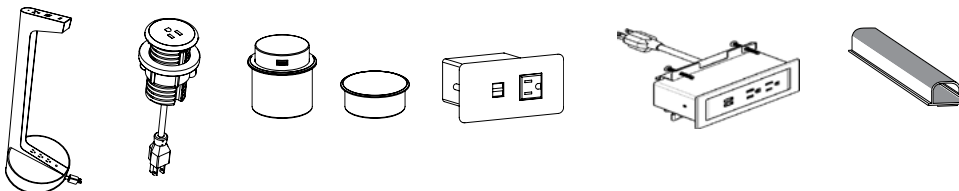

Wire Management, Power/Data + Accessories

Make any Plush Lounge a little more stylish, cozier, and the overall a little brighter. Enhance your space with new Cush Pillows. Available in multiple shapes and sizes, and with or without piping, to bring the comforts of home or add sophistication to any space. [Visit our website for more details.](#)

Be inspired to personalize Cush and Plush with our broad range of graded-in and contract upholstery.