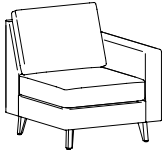

Shown as Left with Metal Leg, Plinth Accent Trim, Power in Left and Right Locations

Shown as Right with Wood Leg