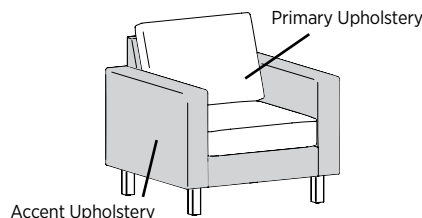

Contrasting Upholstery

SEATING AND TABLE LEG OPTIONS

Plush seating and tables are standard with Black or Aluminum Metal legs. Optional Wood Leg matches our Iconic Caseloads Collection. Must Specify Leg and Color.

PLBLK	Black Metal Leg	STD
PLALUM	Aluminum Metal Leg	STD
ICON	Four (4) Wood Legs (<i>Matches the Iconic Collection</i>)	$ 328
	Two (2) Wood Legs (<i>Matches the Iconic Collection</i>)	$ 164
	One (1) Wood Leg (<i>Matches the Iconic Collection</i>)	$ 82

PLINTH ACCENT TRIM OPTIONS

Plinth Accent Trim is available with Metal or Wood Leg.

NONE	No Wood Plinth	Standard
PLINTH	Wood Plinth	$ 307

LEG AND PLINTH WOOD FINISHES

Indiana Furniture uses a multi-step, hand finishing process on all exposed wood. Legs and plinth trim feature a catalyzed varnish finish which offers durability, lasting beauty, and resistance to normal wear.

Chairs available with contrasting leg and plinth colors.

AW	Artisan Walnut	MW	Mahogany Walnut
AS	Asian Night	MAS	Mesa Sunset*
BW	Beigewood*	MTS	Metropolis Sky
BL	Black	MNR	Midnight Run
CO	Columbian Walnut	NTM	Natural Marrone*
DC	Dark Cherry	ORW	Oak Riftwood*
DFW	Dark Forest Walnut*	PNW	Pinnacle Walnut
WH	Designer White	PTK	Portico Teak*
EF	Espresso	RC	River Cherry*
FO	Fawn Oak*	SCH	Select Cherry
FLW	Florence Walnut*	SPW	Sepia Walnut*
GC	Golden Cherry	SKC	Shaker Cherry
HVM	Harvest Maple	SBP	Smoky Brown Pear*
HW	Harvest Walnut	TK	Studio Teak
HNW	Henna Walnut	SM	Sugar Maple
KHE	Kirsche	WTA	Weathered Ash*
LW	Legacy Walnut	WNB	White Nebbia
		WC	Williamsburg Cherry

*Finish is Low Sheen