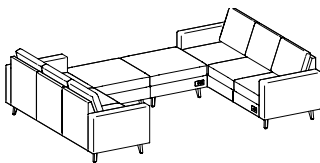

CONSISTS OF:		QTY		
6203	1	Sofa	$	6522
Shown with Optional Wood Legs and ECSR Right Power Port				
620-3133OT	1	31"x33" Ottoman	$	1770
Shown with Optional Wood Legs and ECSR33 Right Power Port				
620-3133OT	1	31"x33" Ottoman	$	1770
Shown with Optional Wood Legs and ECSL33 Left Power Port				
620-000GB	1	Ganging Bracket Kit; Optional	$	98
<i>(Used to Connect Ottomans Together)</i>				
6203	1	Sofa	$	6522
Shown with Optional Wood Legs and ECSL Left Power Port				

Products are available as left or right and with other features, where applicable
Grade 1 with standard metal leg pricing
List prices do not include optional wood leg or power ports

T = TFL P = HPL W = Veneer

For ordering options, [see overview at the beginning of this section.](#)