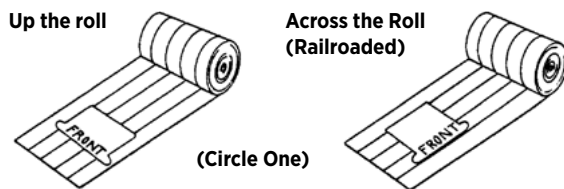

COM - CUSTOMER'S OWN MATERIAL

All Indiana Furniture seating is available with material furnished by the customer. Refer to grade 1 for list prices. Refer to individual model number for COM yardage requirements. The listed COM yardage requirement is based on the use of non-directional upholstery 54" wide for a quantity of one chair. Extra upholstery is required to match any pattern with a repeat, either vertically or horizontally. Use the chart below as a guide to add to plain COM yardage requirements listed in the price list.

For multiple chair quantities, contact customer service to optimize the yardage per chair at 800-422-5727.

Upholstery	Plain	2"- 14"	15"- 27"	28"- 36"
Width	Upholstery	Repeat	Repeat	Repeat
54"	0%	10%	25%	30%

Upholsteries less than 54" wide will not be accepted.

Due to the upholstering process used by Indiana Furniture, some COM upholsteries are considered directional that may not be considered directional by the upholstery supplier. All Upholstery COM's are cut "up the roll" and all vinyls are cut "across the roll" by Indiana Furniture unless otherwise directed by the customer (see below). All directional upholsteries on Indiana Furniture frames match both vertically and horizontally. If you do not desire repeat match, please specify on order.

Note: Directional upholsteries, such as stripes, patterns and plaids may not meet your satisfaction due to contoured shapes and tufting of some models. Should you require such a selection, we will upholster as perfect as possible, but such orders are not subject to return. If in doubt, contact your Indiana Furniture Customer Service Representative prior to placing the order.

COM/COL ORDERING INSTRUCTIONS:

Fill out the form below and attach sample according to instructions on reverse side of form. **COM's/COL's must meet and include written confirmation from the supplier verifying CALTB 117-2013 compliance and you must designate the flammability materials within for the TB 117-2013 label.** Check the box above to comply with California Business and Professions Code Section 19094. Failure to complete these forms and supply samples will delay the scheduling of the purchase order. Orders will not be scheduled until upholstery is received from the supplier. Upholstery should not be ordered until Indiana Furniture has verified the yardage required.

Check one: ☐ COM ☐ COL

Dealer Name _____ Phone _____ Email _____

Contact Person _____ City _____ State _____ Zip _____

Mill/Supplier _____ Pattern _____ Color _____

Repeat Inches: Horizontal _____ Vertical _____ Directional: Up the Roll / RailRoad

Selected Upholstery is Required to be 54" Wide - Is Your Upholstery Choice 54" Wide? Yes / No If no, Approval is Required.

Face Reversible: Yes / No

Product COM/COL is to be applied to:

1) Model # _____ Qty* _____ Ydg. Ea. _____ x Repeat _____ = _____ Yds.

2) Model # _____ Qty* _____ Ydg. Ea. _____ x Repeat _____ = _____ Yds.

* For multiple chair quantities, contact customer service to optimize the yardage required.

FOR OFFICE USE ONLY:

Advise dealer of COM/COL Rqd: _____ Signed: _____

CSR

Notes: _____

COL - CUSTOMER'S OWN LEATHER

Indiana Furniture is pleased to accommodate COL selections whenever this special need arises. Refer to grade 1 for list prices. To calculate COL requirements, multiply the COM yardage required times 18 (1 yard of upholstery = 18 sq. ft. of usable leather). Customer's own leather specifications for Indiana Furniture seating shown within the price list are based on an average hide size of 45-50 square feet.

All square footage requirements are based on usable footage. The shape of a hide and the usable, clean footage may make it necessary for us to request more leather after COL is received.

Please note leather is a natural product, and variation in texture is a pleasing quality belonging exclusively to high grade, full top grain leathers.

Indiana Furniture reserves the right to inspect, approve, or reject any COM/COL upholstery. Once approved, Indiana Furniture cannot assume responsibility for the durability or tailoring quality of COM/COL material.

COM/COL Ordering Instructions: