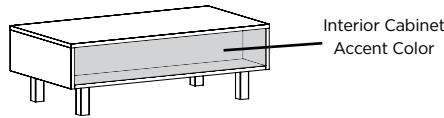

Item	Model No.		W	D	H	Ship Wt	Cubic Ft	List Price
  COCKTAIL TABLE	620-2445CT	Veneer/HPL	45	24	15	77	9.4	W/P$ 2169
		Veneer Chassis						
	620-2445CTT	TFL	45	24	15	77	9.4	T$ 1325
		TFL Chassis						P$ 1447

Shown with Metal Leg

Must Specify (in this order):

- Model #
- Top Material
- Finish/Color
- Cabinet Accent Color (Veneer Only)
- Leg
- Leg Finish/Color
- Power Location
- Power

Description

- Standard with: Metal Legs
- Chassis Available in Veneer (W) or TFL (T)
- Top Available with Veneer (W), TFL (T) or HPL (P), Must Specify
- Primary Finish and Wood Legs Available in Contrasting Finish Colors; [See Color Options](#)
- 9"D Cubby Area on Both Sides of the Table
- Optional Cabinet Interior Accent Color on Veneer Tables Only; Must Specify Color, [See Color Options](#)
- Optional Wood Leg ([See Finish Options](#)) and Power ([See Table Power Options](#))

Veneer Table Cabinet Accent Option: Specify Color & Add

Interior Cabinet Table Accent	- Available on Veneer Tables Only; See Color Options	$	191

  GANGING END TABLE	620-2433GET	Veneer/HPL	33	24	15	59	6.9	W/P$ 1868
		Veneer Chassis						
	620-2433GETT	TFL	33	24	15	59	6.9	T$ 1196
		TFL Chassis						P$ 1306

Shown with Wood Leg

Must Specify (in this order):

- Model #
- Top Material
- Finish/Color
- Cabinet Accent Color (Veneer Only)
- Leg
- Leg Finish/Color
- Plinth Attachment
- Power Location
- Power

Description

- Standard with: Metal Legs and Ganging Brackets on Connecting Side
- Chassis Available in Veneer (W) or TFL (T)
- Top Available with Veneer (W), TFL (T) or HPL (P), Must Specify
- Primary Finish and Wood Legs Available in Contrasting Finish Colors; [See Color Options](#)
- Ganging Construction will Vary Based on the Connection of Table to Chairs with the Plinth Accent Trim Option. [See Options](#) to Specify Plinth Attachment When Ganging Tables with Plush Seating That Have the Plinth Accent Trim Option
- 12"D Cubby Area on Both Sides of the Table
- Optional Cabinet Interior Accent Color on Veneer Tables Only; Must Specify Color, [See Color Options](#)
- Optional Wood Leg ([See Finish Options](#)) and Power ([See Table Power Options](#))