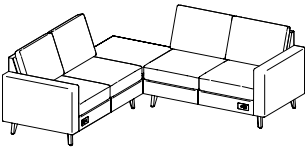

CONSISTS OF:		QTY		
6202L	1	Settee, 1 Arm, Left	$	4356
Shown with Metal Legs, Optional ECSR Right Power Port				
620-2626OT	1	26" Ottoman	$	1433
Shown with Metal Legs, Optional ECSR Right Power Port				

Products are available as left or right and with other features, where applicable
Grade 1 with standard metal leg pricing
List prices do not include optional power ports

Item	Model No.	Width	Depth	Height	Ship Wt	Cubic Ft	List Price
L SHAPED	620-10	90½	90½	36	287	111.1	W/P$ 10858

CONSISTS OF:		QTY		
6202L	1	Settee, 1 Arm, Left	$	4356
Shown with Optional Wood Legs and ECSL Left Power Port				
620-3333CGT	1	Corner Table, Veneer	W/P$	2146
6202R	1	Settee, 1 Arm, Right	$	4356
Shown with Optional Wood Legs and ECSR Right Power Port				

Products are available as left or right and with other features, where applicable
Grade 1 with standard metal leg pricing
List prices do not include optional wood leg or power ports

Item	Model No.	Width	Depth	Height	Ship Wt	Cubic Ft	List Price
U GROUP	620-11	88¼	133	36	380	166.2	$ 16682