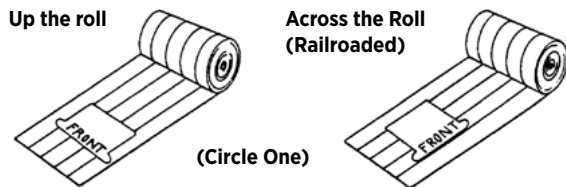

COM - CUSTOMER'S OWN MATERIAL

All Indiana Furniture seating is available with material furnished by the customer. Refer to grade 1 for list prices. Refer to individual model number for COM yardage requirements. The listed COM yardage requirement is based on the use of non-directional upholstery 54" wide for a quantity of one chair. Extra upholstery is required to match any pattern with a repeat, either vertically or horizontally. Use the chart below as a guide to add to plain COM yardage requirements listed in the price list.

For multiple chair quantities, contact customer service to optimize the yardage per chair at 800-422-5727.

Upholstery	Plain	2"- 14"	15"- 27"	28"- 36"
<u>Width</u>	<u>Upholstery</u>	<u>Repeat</u>	<u>Repeat</u>	<u>Repeat</u>
54"	0%	10%	25%	30%

Upholsteries less than 54" wide will not be accepted.

Due to the upholstering process used by Indiana Furniture, some COM upholsteries are considered directional that may not be considered directional by the upholstery supplier. All Upholstery COM's are cut "up the roll" and all vinyls are cut "across the roll" by Indiana Furniture unless otherwise directed by the customer (see below). All directional upholsteries on Indiana Furniture frames match both vertically and horizontally. If you do not desire repeat match, please specify on order.

Note: Directional upholsteries, such as stripes, patterns and plaids may not meet your satisfaction due to contoured shapes and tufting of some models. Should you require such a selection, we will upholster as perfect as possible, but such orders are not subject to return. If in doubt, contact your Indiana Furniture Customer Service Representative prior to placing the order.

COM/COL ORDERING INSTRUCTIONS:

Fill out the form below and attach sample according to instructions on reverse side of form. **COM's/COL's must meet and include written confirmation from the supplier verifying CALTB 117-2013 compliance and you must designate the flammability materials within for the TB 117-2013 label.** Check the box above to comply with California Business and Professions Code Section 19094. Failure to complete these forms and supply samples will delay the scheduling of the purchase order. Orders will not be scheduled until upholstery is received from the supplier. Upholstery should not be ordered until Indiana Furniture has verified the yardage required.

Check one: ☐ COM ☐ COL

Dealer Name _____ Phone _____ Email _____

Contact Person _____ City _____ State _____ Zip _____

Mill/Supplier _____ Pattern _____ Color _____

Repeat Inches: Horizontal _____ Vertical _____ Directional: Up the Roll / RailRoad

Selected Upholstery is Required to be 54" Wide - Is Your Upholstery Choice 54" Wide? Yes / No If no, Approval is Required.

Face Reversible: Yes / No

Product COM/COL is to be applied to:

1) Model # _____ Qty* _____ Ydg. Ea. _____ x Repeat _____ = _____ Yds.

2) Model # _____ Qty* _____ Ydg. Ea. _____ x Repeat _____ = _____ Yds.

* For multiple chair quantities, contact customer service to optimize the yardage required.

FOR OFFICE USE ONLY:

Advise dealer of COM/COL Rqd: _____ Signed: _____

CSR

Notes: _____

COL - CUSTOMER'S OWN LEATHER

Indiana Furniture is pleased to accommodate COL selections whenever this special need arises. Refer to grade 1 for list prices. To calculate COL requirements, multiply the COM yardage required times 18 (1 yard of upholstery = 18 sq. ft. of usable leather). Customer's own leather specifications for Indiana Furniture seating shown within the price list are based on an average hide size of 45-50 square feet.

All square footage requirements are based on usable footage. The shape of a hide and the usable, clean footage may make it necessary for us to request more leather after COL is received.

Please note leather is a natural product, and variation in texture is a pleasing quality belonging exclusively to high grade, full top grain leathers.

Indiana Furniture reserves the right to inspect, approve, or reject any COM/COL upholstery. Once approved, Indiana Furniture cannot assume responsibility for the durability or tailoring quality of COM/COL material.

COM/COL Ordering Instructions: