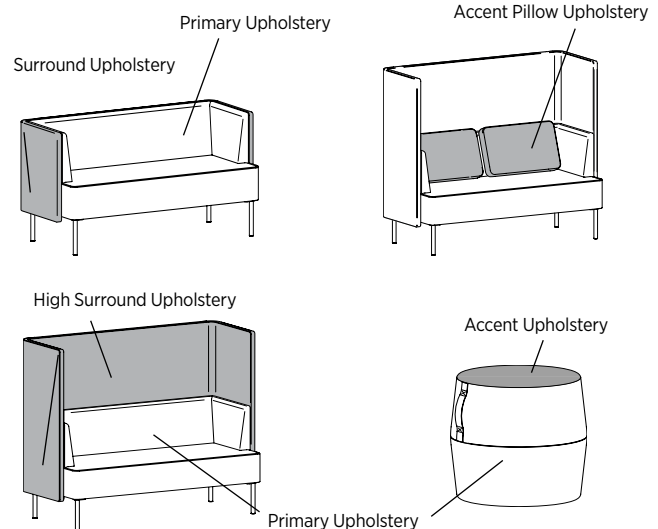

Contrasting Upholstery