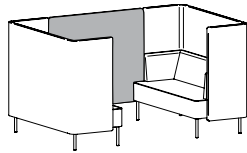

Description

- For Use with The Media Table; Requires Two Booth Settee or Booth Sofa Models (Specify Separately)
- Upholstery which is Railroad Cut (Across the Roll) Will Have a Seam Approximately 8" from Bottom
- Center Panel Sets on Floor; No Gap at Floor
- Attaches to Lounge Units with Hidden Fasteners; Reconfiguration Not Recommended
- For Upholstery, Select from Pre-Approved Upholsteries or Submit Approval Form; [See Approval Form](#)

List Price/Grade	Yards	COM/1	2	3	4	5	6	7	8	9	10
Single Upholstery	4.50	$ 1078	1312	1510	1704	1996	2293	2716	3157	3670	4264

Must Specify (in this order):
Model #
Finish/Color/Upholstery

Item	Model No.		Width	Depth	Height	Ship Wt	Cubic Ft	List Price	
LOW SURROUND CENTER PANEL	5540HP	TFL	48	1	40	49	4.9	T$	573
	5540HPV	Veneer	48	1	40	49	4.9	W$	854
	5540HPU	Upholstered	48	1	40	49	4.9	See Below