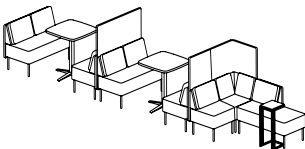

CONSISTS OF:		QTY			
5502NH	2	Modular Settee with High Surround (Gr 1) Shown with Optional Pillows		$	7654
5502N	2	Modular Settee (Gr 1) Shown with Optional Pillows		$	6738
86-3030SSQ	2	Tri-One Soft Square Meeting Top, TFL		$	1002
08-2030SXB	2	X Base, Aluminum		$	2278
550NH	1	Modular Club Chair (Gr 1) Shown with Optional Pillows		$	2902
550-90CH	1	Modular Corner Unit with High Surround (Gr 1) Shown with Optional Pillows		$	3526
5502CL	1	Modular Chaise Settee, Left (Gr 1) Shown with Optional Pillows		$	3072
410-1412AT	1	Jot Auxillary Table, TFL		$	1299

Products are available as left or right and with other features, where applicable
Grade 1 with standard metal leg pricing
List prices do not include optional pillows

For ordering options, [see overview at the beginning of this section.](#)