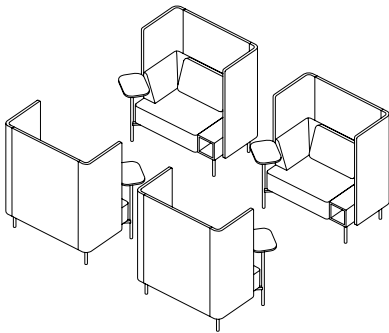

Corner Table:  
**550-9026CGT (TFL)**  
**550-9026CGTH (HPL)**  
**550-9026CGTV (Veneer)**  
*(See Details)*

Power + Accessories

Enhance your space  
with Cush Pillows.  
[See Product Details.](#)

Item	Model No.	Width	Depth	Height	Ship Wt	Cubic Ft	List Price
HIGH SURROUNDS AND BISTRO TABLES	550-1	126	152	49	665	277.6	29681