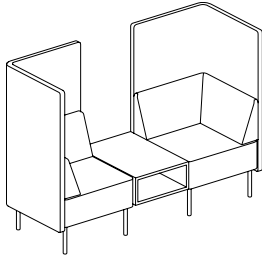

Corner Table:  
**550-9026CGT (TFL)**  
**550-9026CGTH (HPL)**  
**550-9026CGTV (Veneer)**  
*(See Details)*

Power + Accessories

Enhance your space  
with Cush Pillows.  
[See Product Details.](#)

Item	Model No.	Width	Depth	Height	Ship Wt	Cubic Ft	List Price
HIGH SURROUNDS AND BISTRO TABLES	550-1	126	152	49	665	277.6	29681