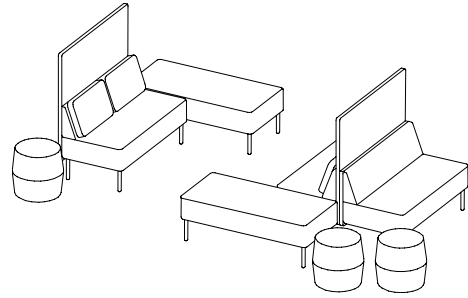

Corner Table:  
**550-9026CGT (TFL)**  
**550-9026CGTH (HPL)**  
**550-9026CGTV (Veneer)**  
*(See Details)*

Power + Accessories

Enhance your space  
with Cush Pillows.  
[See Product Details.](#)

Item	Model No.	Width	Depth	Height	Ship Wt	Cubic Ft	List Price
HIGH SURROUNDS AND BISTRO TABLES	550-1	126	152	49	665	277.6	29681