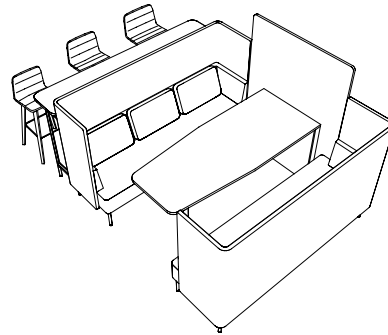

Corner Table:  
**550-9026CGT (TFL)**  
**550-9026CGTH (HPL)**  
**550-9026CGTV (Veneer)**  
*(See Details)*

Power + Accessories

Enhance your space  
with Cush Pillows.  
[See Product Details.](#)

Item	Model No.	Width	Depth	Height	Ship Wt	Cubic Ft	List Price
HIGH SURROUNDS AND BISTRO TABLES	550-1	126	152	49	665	277.6	29681