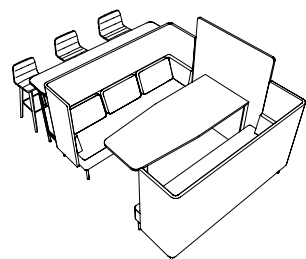

CONSISTS OF:		QTY		
5503HL	1	Booth Sofa with High Surround, Left (Gr 1) Shown with Optional Pillows	$	8341
5503HR	1	Booth Sofa with High Surround, Right (Gr 1) Shown with Optional Pillows	$	8341
5560HPU	1	Upholstered High Surround Center Panel for Media Table (Gr 1)	$	1078
550-3072MPS	1	Media Peninsula, TFL	$	1776
550-1681BT	1	Bistro Table, TFL with Aluminum Leg	$	1029

Products are available as left or right and with other features, where applicable
Grade 1 with standard metal leg pricing
List prices do not include optional pillows

SETTEE + BENCHES + POUFFES	550-4	156	96	49	264	178.4	16806