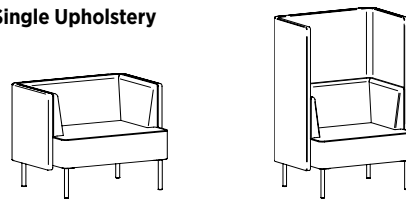

TABLES		
Model No.	Description	Example
550-2426GT	Table Color/Finish	WTA
	Leg Color	CHRM
	Power/Color/Location	EPWRUSBA

UPHOLSTERY RECOMMENDATIONS

Available in single or contrasting upholsteries in a wide variety of graded-in or contract options, including fabric, vinyl, and leather.

The use of upholstery patterns and stripes is highly discouraged as they may result in alignment issues.

HIGH SURROUND UPHOLSTERY OPTIONS

To ensure a proper fit and finish on the High Surround feature of the KickStart models, we require upholsteries to fit within a specific range of stretch. Typically, fabrics with little stretch and a thick backer material work best for this. We have pre-approved upholsteries for this feature. These are included on the [Stinson Revive Card](#) and [Momentum Kickstart Card](#) and can be found at www.IndianaFurniture.com. They include:

Ace (GR3)	Drift (GR5)	Outlander (GR3)
Artisan (GR2)	Ego (GR1)	Ritz (GR3)
Baxter (GR3)	Harrison (GR4)	Sarto (GR4)
Blip (GR3)	Lorelai (GR4)	Scatter (GR1)
Crespo (GR1)	Moby (GR2)	Shift (GR3)
Cush (GR2)	Nestle (GR1)	Sprint (GR2)

All other upholsteries need approval prior to application. See the [Approval Form](#) for more information or contact our Sales Support Team for recommendations or evaluations of a material.

SINGLE AND CONTRASTING UPHOLSTERY OPTIONS

Single Upholstery