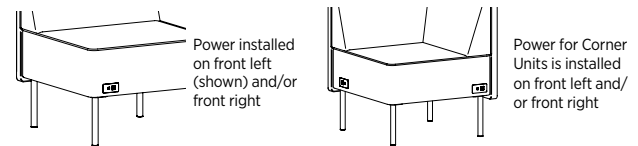

Modular Upholstered Units offer power ports on front left and/or front right of unit