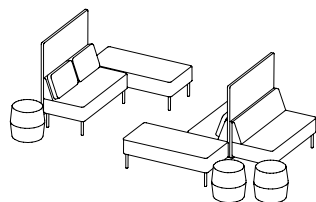

CONSISTS OF:		QTY		
5502N	1	Modular Settee (Gr 1)	$	3369
550-1617PF	3	Pouffe (Gr 1)	$	2295
5502NH	2	Modular Settee with High Surround Shown with Optional Pillows	$	7654
550-5024RT	2	Modular Bench (Gr 1)	$	3488

Products are available as left or right and with other features, where applicable
Grade 1 with standard metal leg pricing
List prices do not include optional pillows

For ordering options, [see overview at the beginning of this section.](#)