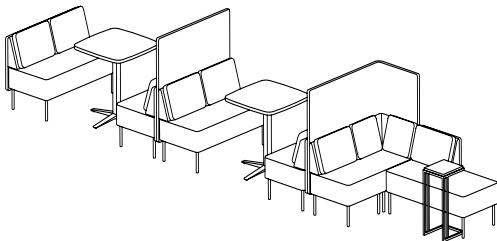

Corner Table:  
**550-9026CGT (TFL)**  
**550-9026CGTH (HPL)**  
**550-9026CGTV (Veneer)**  
*(See Details)*

Power + Accessories

Enhance your space  
with Cush Pillows.  
[See Product Details.](#)

Item	Model No.	Width	Depth	Height	Ship Wt	Cubic Ft	List Price
HIGH SURROUNDS AND BISTRO TABLES	550-1	126	152	49	665	277.6	29681