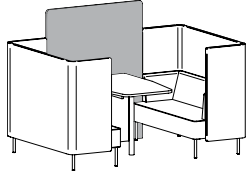

Item	Model No.		Width	Depth	Height	Ship Wt	Cubic Ft	List Price	
HIGH SURROUND CENTER PANEL FOR MEDIA TABLE	5560HP	TFL	48	1	60	73.5	7.2	T$	711
	5560HPV	Veneer	48	1	60	73.5	7.2	W$	1064
	5560HPU	Upholstered	48	1	60	73.5	7.2	See Below	

Description

- For Use with The Media Table; Requires Two Booth Settee or Booth Sofa Models (Specify Separately)
- Upholstery which is Railroad Cut (Across the Roll) Will Have a Seam Approximately 8" from Bottom
- Center Panel Sets on Floor; No Gap at Floor
- Attaches to Lounge Units with Hidden Fasteners; Reconfiguration Not Recommended
- For Upholstery, Select from Pre-Approved Upholsteries or Submit Approval Form; [See Approval Form](#)

List Price/Grade	Yards	COM/1	2	3	4	5	6	7	8	9	10
Single Upholstery	4.50	$ 1078	1312	1510	1704	1996	2293	2716	3157	3670	4264

Must Specify (in this order):
Model #
Finish/Color/Upholstery

Item	Model No.		Width	Depth	Height	Ship Wt	Cubic Ft	List Price	
LOW SURROUND CENTER PANEL	5540HP	TFL	48	1	40	49	4.9	T$	573
	5540HPV	Veneer	48	1	40	49	4.9	W$	854
	5540HPU	Upholstered	48	1	40	49	4.9	See Below