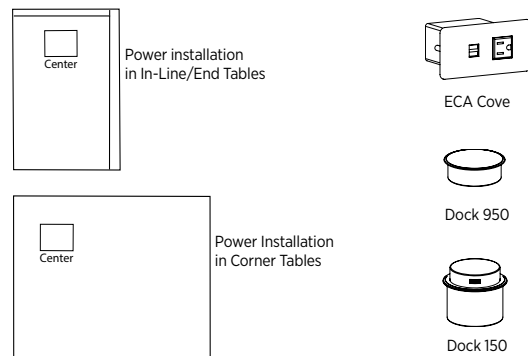

Modular Ganging Tables:

Note: Does Not Include Bistro Tables

EPWRUSBA	ECA Cove, Aluminum	$ 884
EPWRUSBB	ECA Cove, Black	$ 884
01-DOCK950W	Dock 950 Wireless Charger, White, Specify Location	$ 265
01-DOCK950B	Dock 950 Wireless Charger, Black, Specify Location	$ 265
01-DOCK150W	Dock 150 Wireless & USB Charger, White, Specify Location	$ 405
01-DOCK150B	Dock 150 Wireless & USB Charger, Black, Specify Location	$ 405