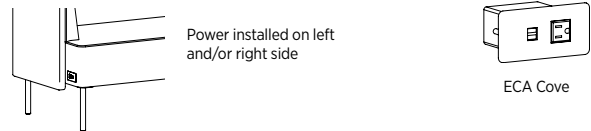

POWER OPTIONS

Note: Specified by Facing the Chair

Power locations for lounge units are located 11¼" up from the glide and 3½" in from the outside of the arm. For modular units, the power is located 11¼" up from the glide and 4" in from the outside of the unit.

Up to two (2) ECA power ports may be used in each upholstered unit. ECA Power port comes with one (1) outlet and two (2) USB

ECSL	ECA Cove, Left Port, Silver	$ 975
ECSR	ECA Cove, Right Port, Silver	$ 975
ECSLR	ECA Cove, Left and Right Port, Silver	$ 1950
ECBL	ECA Cove, Left Port, Black	$ 975
ECBR	ECA Cove, Right Port, Black	$ 975
ECBLR	ECA Cove, Left and Right Port, Black	$ 1950

Standard Upholstered Units offer power ports on left and/or right side of unit