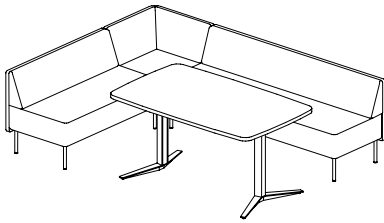

In-Line Table:  
**550-2426GT (TFL)**  
**550-2426GTH (HPL)**  
**550-2426GTV (Veneer)**  
**550-1826GT (TFL)**  
**550-1826GTH (HPL)**  
**550-1826GTV (Veneer)**  
*(See Details)*

End Table:  
**550-2426ET (TFL)**  
**550-2426ETH (HPL)**  
**550-2426ETV (Veneer)**  
**550-1826ET (TFL)**  
**550-1826ETH (HPL)**  
**550-1826ETV (Veneer)**  
*(See Details)*

Corner Table:  
**550-9026CGT (TFL)**  
**550-9026CGTH (HPL)**  
**550-9026CGTV (Veneer)**  
*(See Details)*

Power + Accessories

Enhance your space  
with Cush Pillows.  
[See Product Details.](#)

Item	Model No.	Width	Depth	Height	Ship Wt	Cubic Ft	List Price
HIGH SURROUNDS AND BISTRO TABLES	550-1	126	152	49	665	277.6	29681