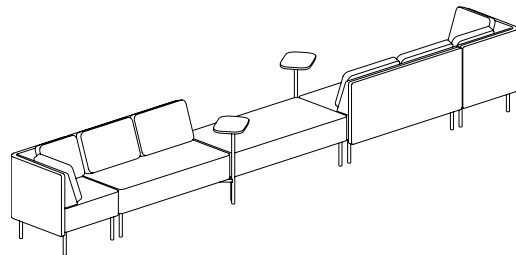

Corner Table:  
**550-9026CGT (TFL)**  
**550-9026CGTH (HPL)**  
**550-9026CGTV (Veneer)**  
*(See Details)*

Power + Accessories

Enhance your space  
with Cush Pillows.  
[See Product Details.](#)

Item	Model No.	Width	Depth	Height	Ship Wt	Cubic Ft	List Price
HIGH SURROUNDS AND BISTRO TABLES	550-1	126	152	49	665	277.6	29681