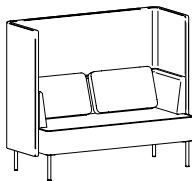

Shown with Optional Pillows

Must Specify (in this order):

- Model #
- Primary Upholstery
- High Surround Upholstery
- Pillow Upholstery
- Leg Color
- Tablet Arm
- Tablet Color
- Power

Description

- To Be Used With a High Surround Center Panel Model; Compatible With Media Table
- Center Panel Attaches to Lounge Unit With Hidden Clips; Reconfiguration Not Recommended
- Available with Contrasting Upholstery ([See Details](#))
- Select Aluminum (ALUM) or Chrome (CHRM) Legs; Must Specify Leg Color
- For Optional Pillow Back; Add Pillow Pricing Below and [See Pillow Upholstery Options](#)
- Additional Options: [Tablet Arm Options](#), and [Power Locations](#)
- For High Surround, Select from Pre-Approved Upholsteries or Submit Approval Form; [See Approval Form](#)

List Price/Grade	Yards	COM/1	2	3	4	5	6	7	8	9	10
Single Upholstery	9.75	$ 6488	6995	7424	7843	8477	9121	10037	10993	12104	13391
Contrasting Upholstery											
Primary	4.50	$ 6488	6722	6920	7114	7406	7703	8126	8567	9080	9674
High Surround	5.25	$ 0	273	504	729	1071	1418	1911	2426	3024	3717
Optional Pillows (2)	1.50	$ 543	621	687	752	849	948	1089	1236	1407	1605

For ordering options, [see overview at the beginning of this section.](#)