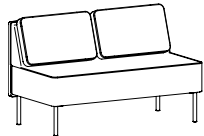

Description

- Available with Contrasting Upholstery ([See Details](#))
- Includes Ganging Hardware
- Select Aluminum (ALUM) or Chrome (CHRM) Legs; Must Specify Leg Color
- For Optional Pillow Back; Add Pillow Pricing Below and [See Pillow Upholstery Options](#)
- Additional Options: [Tablet Arm Options](#), and [Power Locations](#)

List Price/Grade	Yards	COM/1	2	3	4	5	6	7	8	9	10	L1	L2
Single Upholstery	3.25	$ 2539	2708	2851	2991	3202	3417	3722	4041	4411	4840	3612	4070
Contrasting Upholstery													
Primary	2.25	$ 2539	2656	2755	2852	2998	3147	3358	3579	3835	4132	3282	3599
Surround	1.00	$ 0	52	96	139	204	270	364	462	576	708	330	471
Optional Pillow (1)	1.25	$ 298	363	418	472	553	636	753	876	1018	1183	711	887

MODULAR SETTEE	5502N	48	24	29½	48	18¼	17½	-	68	43.2

Shown with Optional Pillows