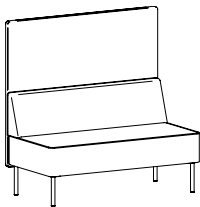

Must Specify (in this order):

- Model #
- Primary Upholstery
- High Surround Upholstery
- Pillow Upholstery
- Leg Color
- Tablet Arm
- Tablet Color
- Power

Description

- Available with Contrasting Upholstery ([See Details](#))
- Includes Ganging Hardware
- Select Aluminum (ALUM) or Chrome (CHRM) Legs; Must Specify Leg Color
- For Optional Pillow Back; Add Pillow Pricing Below and [See Pillow Upholstery Options](#)
- Additional Options: [Tablet Arm Options](#), and [Power Locations](#)
- For High Surround, Select from Pre-Approved Upholsteries or Submit Approval Form; [See Approval Form](#)

List Price/Grade	Yards	COM/1	2	3	4	5	6	7	8	9	10
Single Upholstery	6.25	$ 3827	4152	4427	4696	5102	5515	6102	6715	7427	8252
Contrasting Upholstery											
Primary	3.00	$ 3827	3983	4115	4244	4439	4637	4919	5213	5555	5951
High Surround	3.25	$ 0	169	312	452	663	878	1183	1502	1872	2301
Optional Pillows (2)	1.50	$ 543	621	687	752	849	948	1089	1236	1407	1605

MODULAR SOFA WITH HIGH SURROUND	5503NH	72	24	49	72	18¼	17½	-	118	99.0