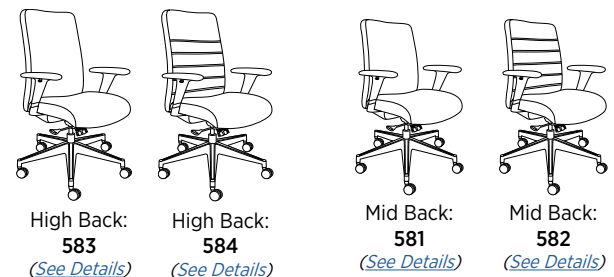

CONTROL OPTIONS

SW	Swivel Tilt Control	STD
KT	Knee Tilt Control	\$ 96
ST	Synchro Tilt Control	\$ 142
SS	Synchro Tilt Control with Seat Slider	\$ 175

BASE OPTIONS

BLK BASE	Black Nylon Base	STD
ALM BASE	Polished Aluminum Base	\$ 115
AS POWD	Powder-Coated Silver Base	\$ 186

CASTER OPTIONS

BCC	Black Dual Wheel Carpet Caster	STD
BHC	Black Soft Caster for Hard Surfaces	N/C
BG	Black Glides for All Surfaces	N/C
CHRC	Chrome-Rimmed Hard Surface Caster with Roll Control	\$ 398

UPHOLSTERY OPTIONS

STATEMENT OF LINE

High Back:
583
(See Details)

High Back:
584
(See Details)

Mid Back:
581
(See Details)

Mid Back:
582
(See Details)

Item	Model No.	Chair Width	Chair Depth	Chair Height	Seat Width	Seat Depth	Seat Height	Arm Height	Ship Wt	Cubic Ft
HIGH BACK SWIVEL WITH NO BACK STITCHING 	583									
	Swivel Tilt Control (SW)	26	26	43½-48¼	20½	19	17¾-22½	-	46	20
	with FAL1 or FPU1 Arm							27¼-32		
	with ABT2 or ABT2W Arm							25¼-34		
	Knee Tilt Control (KT)	26	26	43½-48¼	20½	19	18¾-23½	-	46	20
	with FAL1 or FPU1 Arm							28-32¾		
	with ABT2 or ABT2W Arm							26-34¾		
	Synchro Tilt Control (ST) or Synchro Tilt with Seat Slider Control (SS)	26	26	45¾-50½	20½	19	20-24¾	-	46	20
	with FAL1 or FPU1 Arm							29½-34¼		
with ABT2 or ABT2W Arm							27½-36¼			