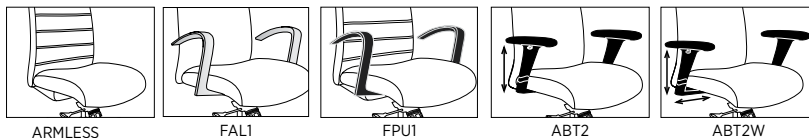

List Price/Grade	Yards	COM/1	2	3	4	5	6	7	8	9	10	L1	L2
Upholstery	2.25	$ 1816	1933	2032	2129	2275	2424	2635	2856	3112	3409	2559	2876

Item	Model No.	Chair Width	Chair Depth	Chair Height	Seat Width	Seat Depth	Seat Height	Arm Height	Ship Wt	Cubic Ft
HIGH BACK SWIVEL WITH BACK STITCHING 	584									
	Swivel Tilt Control (SW)	26	26	43½-48¼	20½	19	17¾-22½	-	46	20
	with FAL1 or FPU1 Arm							27¼-32		
	with ABT2 or ABT2W Arm							25¼-34		
	Knee Tilt Control (KT)	26	26	43½-48¼	20½	19	18¾-23½	-	46	20
	with FAL1 or FPU1 Arm							28-32¾		
	with ABT2 or ABT2W Arm							26-34¾		
	Synchro Tilt Control (ST) or Synchro Tilt with Seat Slider Control (SS)	26	26	45¾-50½	20½	19	20-24¾	-	46	20
	with FAL1 or FPU1 Arm							29½-34¼		
with ABT2 or ABT2W Arm							27½-36¼			

Must Specify (in this order):

- Model #
- Arm
- Control Option
- Base
- Casters
- Upholstery

Description

- Standard with: Five (5) Double Stitch Design on Front of Back, Swivel Tilt Control with Adjustable Tension (SW); Pneumatic Height Adjustment, 5-Star Base Fiberglass Reinforced Nylon Base (BLK BASE), Black Height Adjustable T-Arm (ABT2), and Black Dual Wheel Carpet Casters (BCC)
- Ergonomic Curved Back Provides Lumbar Support and Promotes Circulation
- Specify [Arm Option](#), [Control Option](#), [Base Option](#), and [Caster Option](#)

List Price/Grade	Yards	COM/1	2	3	4	5	6	7	8	9	10	L1	L2
Upholstery	2.25	$ 1923	2040	2139	2236	2382	2531	2742	2963	3219	3516	2666	2983

Clutch Arm Options (See Details and Pricing)

For ordering options, [see overview at the beginning of this section.](#)