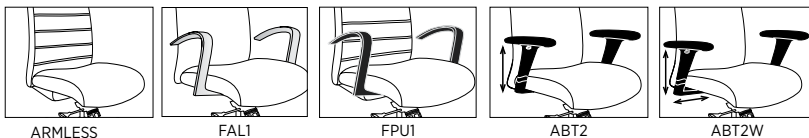

List Price/Grade	Yards	COM/1	2	3	4	5	6	7	8	9	10	L1	L2
Upholstery	1.50	$ 1604	1682	1748	1813	1910	2009	2150	2297	2468	2666	2099	2311

MID BACK SWIVEL WITH BACK STITCHING	582												
	Swivel Tilt Control (SW)	26	26	37¼-42½	20½	19	17¾-22½	-	46	20			
	<i>with FAL1 or FPU1 Arm</i>								27¼-32				
	<i>with ABT2 or ABT2W Arm</i>								25¼-34				
	Knee Tilt Control (KT)	26	26	37¼-42½	20½	19	18¾-23½	-	46	20			
	<i>with FAL1 or FPU1 Arm</i>								28-32¾				
	<i>with ABT2 or ABT2W Arm</i>							26-34¾					
	Synchro Tilt Control (ST) or Synchro Tilt with Seat Slider Control (SS)	26	26	40-44¾	20½	19	20-24¾	-	46	20			
	<i>with FAL1 or FPU1 Arm</i>							29½-34¼					
	<i>with ABT2 or ABT2W Arm</i>							27½-36¼					

Must Specify (in this order):

- Model #
- Arm
- Control Option
- Base
- Casters
- Upholstery

Description

- Standard with: Five (5) Double Stitch Design on Front of Back, Swivel Tilt Control with Adjustable Tension (SW); Pneumatic Height Adjustment, 5-Star Base Fiberglass Reinforced Nylon Base (BLK BASE), Black Height Adjustable T-Arm (ABT2), and Black Dual Wheel Carpet Casters (BCC)
- Ergonomic Curved Back Provides Lumbar Support and Promotes Circulation
- Specify [Arm Option](#), [Control Option](#), [Base Option](#), and [Caster Option](#)

List Price/Grade	Yards	COM/1	2	3	4	5	6	7	8	9	10	L1	L2
Upholstery	1.50	$ 1711	1789	1855	1920	2017	2116	2257	2404	2575	2773	2206	2418

Clutch Arm Options (See Details and Pricing)

For ordering options, [see overview at the beginning of this section.](#)