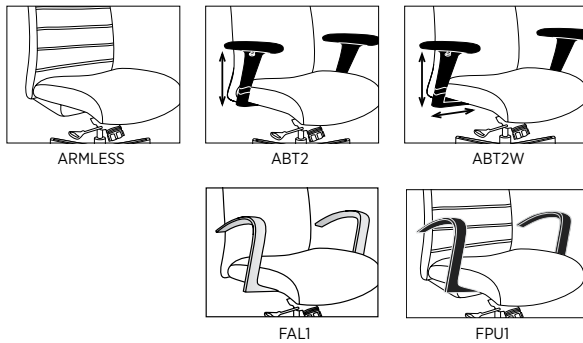

For private office, conference, or in an open collaborative space, Clutch is designed to fit your exact need. Choose the height that fits the environment, the arm that supports the task, and the base that works best for the project. Contoured lumbar support and flexible suspension provide all day comfort. A selection of arm, base and back styles offer the right adjustment. Spec the appropriate final touches for highbrow environments or scale for casual office settings.

CONSTRUCTION

- Backs are formed with a steel tubular frame
- Seats are manufactured of plywood
- 3/8" diameter bolts fasten back to seat
- High Grade Polyurethane Foam, 3" thick in the seat and 1" thick in the back; seat polyurethane is a molded fabrication and is highly resilient
- Contoured seat with waterfall edge for ergonomic comfort
- Textiles are sewn with double stitch seams
- Rated for users up to 275lbs
- Ships fully assembled

HOW TO ORDER EXAMPLE

Model No.	Description	Example
584	Arm	FAL1
	Control	ST
	Base	ALM Base
	Caster	BHC
	Upholstery	UF Brisa Original Sand

ARM OPTIONS

NO ARM	Armless	$ -136
ABT2	Black Height Adjustable T	$ STD
ABT2W	Black Height and Width Adjustable T	$ 166
FAL1	Aluminum Fixed Loop	$ 228
FPU1	Black Fixed Loop	$ 145

CONTROL OPTIONS

SW	Swivel Tilt Control	STD
KT	Knee Tilt Control	$ 96
ST	Synchro Tilt Control	$ 142
SS	Synchro Tilt Control with Seat Slider	$ 175

BASE OPTIONS

BLK BASE	Black Nylon Base	STD
ALM BASE	Polished Aluminum Base	$ 115
AS POWD	Powder-Coated Silver Base	$ 186

CASTER OPTIONS

BCC	Black Dual Wheel Carpet Caster	STD
BHC	Black Soft Caster for Hard Surfaces	N/C
BG	Black Glides for All Surfaces	N/C
CHRC	Chrome-Rimmed Hard Surface Caster with Roll Control	$ 398

UPHOLSTERY OPTIONS

Available in single upholstery in a wide variety of graded-in or contract options, including fabric, vinyl, and leather.

CERTIFICATIONS & COMPLIANCE

- CAL 117-2013 Compliance
- Intertek Sustainability Certified
- BIFMA level® Certified
- BIFMA Compliant® Certified
- TSCA Title VI (CARB) Compliance
- Contributes to LEED®, Green Globes®, and WELL® Sustainable Programs