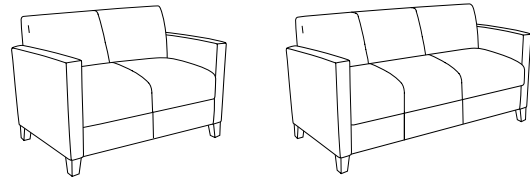

UPHOLSTERY OPTIONS CONTINUED

Some upholsteries are considered directional, such as stripes, patterns and plaids. Each upholstery is reviewed by production for the best application. Some upholsteries may require the pattern to be cut up the roll, which create additional seams in the seats and backs of select units. [See the COL/COM Form for additional details.](#)

Additional seams for the 3772 Settee and 3773 Sofa when upholstery is cut up the roll.