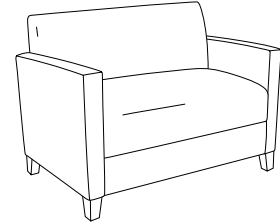

STATEMENT OF LINE

Club Chair:
377
[\(See Details\)](#)

Settee Chair:
3772
[\(See Details\)](#)

Sofa Chair:
3773
[\(See Details\)](#)

Enhance your space with Cush Pillows. [See Product Details.](#)

Item	Model No.	Chair Width	Chair Depth	Chair Height	Seat Width	Seat Depth	Seat Height	Arm Height	Ship Wt	Cubic Ft
CLUB CHAIR	377	29	28½	34¼	22	19½	19¼	26	92	24.0