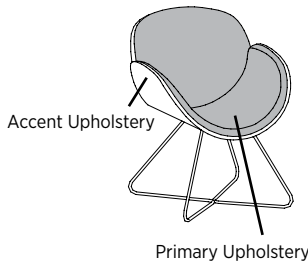

Contrasting Upholstery

Accent Upholstery

SPIRIT AND SPIRIT LITE BASE OPTIONS

Base options for Spirit Lite and the Non-Wood Shell Spirit Chair.