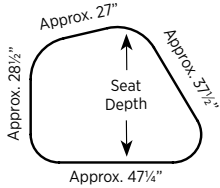

- Model #
- Leg Finish
- Upholstery

Description

- Determine Left or Right by Facing Long Straight Side with Long Diagonal on Right or Left ([See Sizes](#))

List Price/Grade	Yards	COM/1	2	3	4	5	6	7	8	9	10	L1	L2
Single Upholstery	2.50	\$ 2032	2162	2272	2380	2542	2707	2942	3187	3472	3802	2857	3210

Shown as Left

For ordering options, [see overview at the beginning of this section.](#)

Item	Model No.	Seat Width	Seat Depth	Seat Height	Ship Wt	Cubic Ft
47¼"Wx38¼"D MODULAR LOUNGE	Left					
	Right					
	PLK04L	PLK04R	47¼	38¼	17¾	48 23.2

Shown as Right

Must Specify (in this order):

- Model #
- Leg Finish
- Upholstery

Description

- Determine Left or Right by Facing Long Straight Side with Long Diagonal on Right or Left ([See Sizes](#))

List Price/Grade	Yards	COM/1	2	3	4	5	6	7	8	9	10	L1	L2
Single Upholstery	2.25	\$ 1918	2035	2134	2231	2377	2526	2737	2958	3214	3511	2661	2978

Shown as Right

Item	Model No.	Seat Width	Seat Depth	Seat Height	Ship Wt	Cubic Ft
47¼"Wx29½"D MODULAR LOUNGE	Left					
	Right					
	PLK05L	PLK05R	47¼	29½	17¾	42 19.5

Shown as Left

Must Specify (in this order):