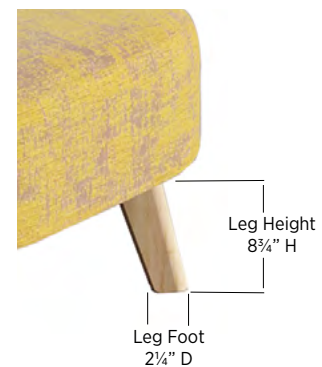

STATEMENT OF LINE

84¾"W x 38¼"D
PLK01R (Right)
PLK01L (Left)
[\(See Details\)](#)

61"W x 38¼"D
PLK02R (Right)
PLK02L (Left)
[\(See Details\)](#)

61¾"W x 29½"D
PLK03R (Right)
PLK03L (Left)
[\(See Details\)](#)

47¼"W x 38¼"D
PLK04R (Right)
PLK04L (Left)
[\(See Details\)](#)

47¼"W x 29½"D
PLK05R (Right)
PLK05L (Left)
[\(See Details\)](#)

Polka offers five asymmetric shapes, available in left and right models, to easily create extra seating or touchdown areas. The left or right model is determined by which side the longest diagonal is on when facing the longest straight side.