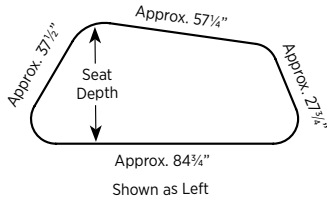

For ordering options, [see overview at the beginning of this section.](#)

PLEDGE

Item	Model No.	Seat Width	Seat Depth	Seat Height	Ship Wt	Cubic Ft
84¾"Wx38¼"D MODULAR LOUNGE	Left					
	Right					
	PLK01L	PLK01R	84⅝	38¼	17¾	85 39.4

Shown as Right

Must Specify (in this order):

- Model #
- Leg Finish
- Upholstery

Description

- Determine Left or Right by Facing Long Straight Side with Long Diagonal on Right or Left ([See Sizes](#))

List Price/Grade	Yards	COM/1	2	3	4	5	6	7	8	9	10	L1	L2
Single Upholstery	3.75	\$ 2530	2725	2890	3051	3295	3543	3895	4263	4690	5185	3768	4296

Shown as Left

Item	Model No.	Seat Width	Seat Depth	Seat Height	Ship Wt	Cubic Ft
61"Wx38¼"D MODULAR LOUNGE	Left					
	Right					
	PLK02L	PLK02R	61	38¼	17¾	65 29.2

Shown as Left

Must Specify (in this order):