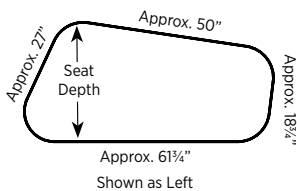

- Model #
- Leg Finish
- Upholstery

Description

- Determine Left or Right by Facing Long Straight Side with Long Diagonal on Right or Left ([See Sizes](#))

List Price/Grade	Yards	COM/1	2	3	4	5	6	7	8	9	10	L1	L2
Single Upholstery	2.75	\$ 2276	2419	2540	2658	2837	3019	3277	3547	3860	4223	3184	3571

Shown as Right

Item	Model No.	Seat Width	Seat Depth	Seat Height	Ship Wt	Cubic Ft
61¾"Wx29½"D MODULAR LOUNGE	Left					
	Right					
	PLK03L	PLK03R	61⅝	29½	17¾	50 25.6

Shown as Left

Must Specify (in this order):

- Model #
- Leg Finish
- Upholstery

Description

- Determine Left or Right by Facing Long Straight Side with Long Diagonal on Right or Left ([See Sizes](#))

List Price/Grade	Yards	COM/1	2	3	4	5	6	7	8	9	10	L1	L2
Single Upholstery	2.50	\$ 2032	2162	2272	2380	2542	2707	2942	3187	3472	3802	2857	3210