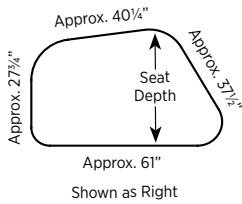

Shown as Right

Must Specify (in this order):

- Model #
- Leg Finish
- Upholstery

Description

- Determine Left or Right by Facing Long Straight Side with Long Diagonal on Right or Left ([See Sizes](#))

List Price/Grade	Yards	COM/1	2	3	4	5	6	7	8	9	10	L1	L2
Single Upholstery	3.75	\$ 2530	2725	2890	3051	3295	3543	3895	4263	4690	5185	3768	4296

Shown as Left

Item	Model No.	Seat Width	Seat Depth	Seat Height	Ship Wt	Cubic Ft
61"Wx38¼"D MODULAR LOUNGE	Left					
	Right					
	PLK02L	PLK02R	61	38¼	17¾	65 29.2

Shown as Left

Must Specify (in this order):

- Model #
- Leg Finish
- Upholstery

Description

- Determine Left or Right by Facing Long Straight Side with Long Diagonal on Right or Left ([See Sizes](#))

List Price/Grade	Yards	COM/1	2	3	4	5	6	7	8	9	10	L1	L2
Single Upholstery	2.75	\$ 2276	2419	2540	2658	2837	3019	3277	3547	3860	4223	3184	3571