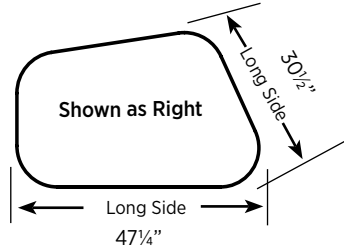

PLK04L/R

47 $\frac{1}{4}$ "W
38 $\frac{1}{4}$ "D
17 $\frac{3}{4}$ "H

PLK05L/R

47 $\frac{1}{4}$ "W
29 $\frac{1}{2}$ "D
17 $\frac{3}{4}$ "H