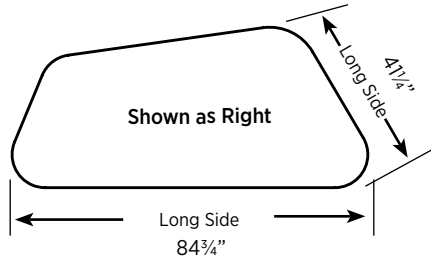

Polka offers five asymmetric shapes, available in left and right models, to easily create extra seating or touchdown areas. The left or right model is determined by which side the longest diagonal is on when facing the longest straight side.

PLK01L/R

84 $\frac{5}{8}$ "W
38 $\frac{1}{4}$ "D
17 $\frac{3}{4}$ "H