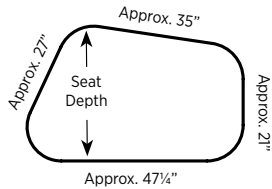

Shown as Right

Must Specify (in this order):

- Model #
- Leg Finish
- Upholstery

Description

- Determine Left or Right by Facing Long Straight Side with Long Diagonal on Right or Left ([See Sizes](#))

List Price/Grade	Yards	COM/1	2	3	4	5	6	7	8	9	10	L1	L2
Single Upholstery	2.25	\$ 1918	2035	2134	2231	2377	2526	2737	2958	3214	3511	2661	2978

Shown as Right

Item	Model No.	Seat Width	Seat Depth	Seat Height	Ship Wt	Cubic Ft
47¼"Wx29½"D MODULAR LOUNGE	Left					
	Right					
	PLK05L	PLK05R	47¼	29½	17¾	42 19.5

Shown as Left

Must Specify (in this order):

- Model #
- Leg Finish
- Upholstery

Description

- Determine Left or Right by Facing Long Straight Side with Long Diagonal on Right or Left ([See Sizes](#))

List Price/Grade	Yards	COM/1	2	3	4	5	6	7	8	9	10	L1	L2
Single Upholstery	2.00	\$ 1847	1951	2039	2125	2255	2387	2575	2771	2999	3263	2507	2789