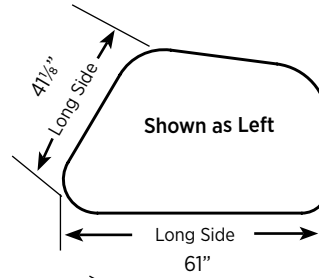

Polka offers five asymmetric shapes, available in left and right models, to easily create extra seating or touchdown areas. The left or right model is determined by which side the longest diagonal is on when facing the longest straight side.

PLK01L/R

84 $\frac{5}{8}$ "W
38 $\frac{1}{4}$ "D
17 $\frac{3}{4}$ "H