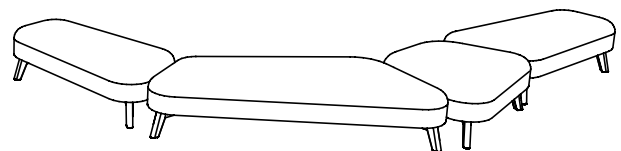

47¼"W x 38¼"D
PLK04R (Right)
PLK04L (Left)
[\(See Details\)](#)

47¼"W x 29½"D
PLK05R (Right)
PLK05L (Left)
[\(See Details\)](#)

Polka offers five asymmetric shapes, available in left and right models, to easily create extra seating or touchdown areas. The left or right model is determined by which side the longest diagonal is on when facing the longest straight side.

PLK01L/R

84 $\frac{5}{8}$ "W
38 $\frac{1}{4}$ "D
17 $\frac{3}{4}$ "H

PLK02L/R

61"W
38 $\frac{1}{4}$ "D
17 $\frac{3}{4}$ "H

PLK03L/R

61 $\frac{3}{8}$ "W
29 $\frac{1}{2}$ "D
17 $\frac{3}{4}$ "H

PLK04L/R

47 $\frac{1}{4}$ "W
38 $\frac{1}{4}$ "D
17 $\frac{3}{4}$ "H

PLK05L/R

47 $\frac{1}{4}$ "W
29 $\frac{1}{2}$ "D
17 $\frac{3}{4}$ "H

Polka's soft curves, wide stance, and asymmetric shapes offer enormous flexibility when creating seating areas. Polka units fit best when pairing lounge units with the same diagonal measurement together.

See individual products for coordinating measurements and set your imagination free.

POLKA

MODULAR LOUNGE BY PLEDGE (PLK SERIES)

Item	Model No.	Width	Depth	Height	Ship Wt	Cubic Ft	List Price	
	PLK-1	255½	38¼	17¾	233	113.8	\$ 8512	
	CONSISTS OF:		QTY					
	PLK01R	1	84¾"Wx38¼"D Modular Lounge, Right				\$ 2530	
	PLK04L	1	47¼"Wx38¼"D Modular Lounge, Left				\$ 1918	
	PLK03R	2	61¾"Wx29½"D Modular Lounge, Right				\$ 4064	
<p>Products are available as left or right and with other features, where applicable Grade 1 with standard metal leg pricing</p>								