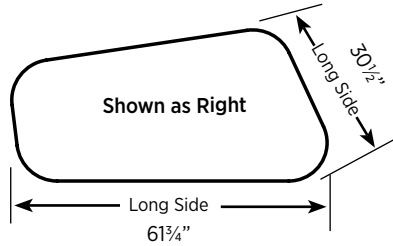

PLK02L/R

61"W
38 $\frac{1}{4}$ "D
17 $\frac{3}{4}$ "H

PLK03L/R

61 $\frac{3}{8}$ "W
29 $\frac{1}{2}$ "D
17 $\frac{3}{4}$ "H