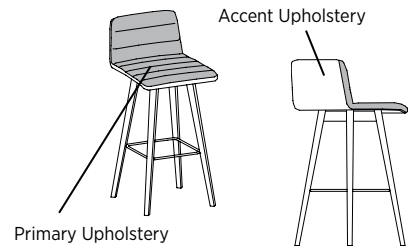

HOW TO ORDER EXAMPLE

BENCHES

Model No.	Description	Example
NA-1	Leg Finish Upholstery	WTA CF Stinson Artisan Moody

TABLES

Model No.	Description	Example
NAT-1	Leg Finish Top Color	SBP SBP

WOOD FINISHES AVAILABLE ON LEGS

AW Artisan Walnut	MW Mahogany Walnut
AS Asian Night	MAS Mesa Sunset*
BW Beigewood*	MTS Metropolis Sky
BL Black	MNR Midnight Run
CO Columbian Walnut	NTM Natural Marrone*
DC Dark Cherry	ORW Oak Riftwood*
DFW Dark Forest Walnut*	PNW Pinnacle Walnut
WH Designer White	PTK Portico Teak*
EF Espresso	RC River Cherry*
FO Fawn Oak*	SCH Select Cherry
FLW Florence Walnut*	SPW Sepia Walnut*
GC Golden Cherry	SKC Shaker Cherry
HVM Harvest Maple*	SBP Smoky Brown Pear*
HW Harvest Walnut	TK Studio Teak
HNW Henna Walnut	SM Sugar Maple
KHE Kirsche	WTA Weathered Ash*
LW Legacy Walnut	WNB White Nebbia
	WC Williamsburg Cherry

* Finish is Low Sheen

UPHOLSTERY OPTIONS

Available in single or contrasting upholsteries in a wide variety of graded-in or contract options, including fabric, vinyl, and leather. Accent includes extreme back which extends below the seat.

Single Upholstery

Contrasting Upholstery

HPL (P) LAMINATE OPTIONS ON TABLE TOPS

WOODGRAIN

AS Asian Night	PNW Pinnacle Walnut
BW Beigewood	PTK Portico Teak
CO Columbian Walnut	RC River Cherry
EF Espresso	SCH Select Cherry
FLW Florence Walnut	SPW Sepia Walnut
GC Golden Cherry	SKC Shaker Cherry
HVM Harvest Maple	SBP Smoky Brown Pear
KHE Kirsche	TK Studio Teak
MW Mahogany Walnut	SM Sugar Maple
MNR Midnight Run	WTA Weathered Ash
NTM Natural Marrone	WNB White Nebbia
ORW Oak Riftwood	WC Williamsburg Cherry

SOLID

BL Black	FHG Fashion Grey
WH Designer White	SG Slate Grey

STOOL FOOT RING OPTIONS

BLK Black
CHM Chrome

CERTIFICATIONS & COMPLIANCE

- CAL 117-2013 Compliance
- Intertek Sustainability Certified
- BIFMA Level® Certified
- BIFMA Compliant® Certified
- TSCA Title VI (CARB) Compliance
- Contributes to LEED®, Green Globes®, and WELL® Sustainable Programs