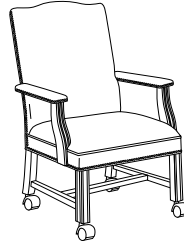

Tufted High Back
Swivel:
132TB
[\(See Details\)](#)

Tufted High Back
Guest:
136TB
[\(See Details\)](#)

Tufted High Back on
Casters:
138TB
[\(See Details\)](#)

High Back
Swivel:
132
[\(See Details\)](#)

High Back
Guest:
136
[\(See Details\)](#)