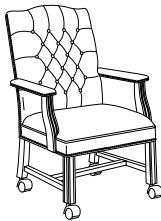

Must Specify (in this order):

- Model #
- Finish
- Upholstery
- Nail Trim
- Glide

TUFTED HIGH BACK GUEST ON CASTERS	138TB	26½	27½	41½	21¼-19½	17¾	18	28	44	23.4