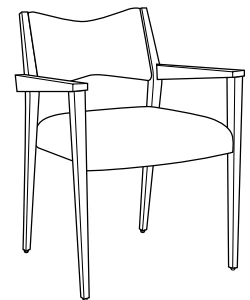

NOTE IMPORTANT REQUIRED INSTRUCTIONS:

Attach sample showing exposed side and mark direction upholstery is to be applied.

Form & Upholstery Swatch should be sent to:

Indiana Furniture
Attn Customer Service
1919 Hospitality Dr., Ste. A
Jasper, IN 47546

COM/COL should be sent to:

Indiana Furniture
1095 W. 100 S.
Dock 1
Jasper, IN 47546

A Packing Slip Must Be Included

Checklist

Have you completed the following requirements?

1) ___ Attached Sample
2) ___ Marked Direction
3) ___ Verified **Width and** Yardage with Indiana Furniture
4) ___ Have upholstery tagged with your company name
5) ___ Have upholstery tagged with your purchase order #
6) ___ Have your vendor list their name, pattern, color and yardage on the packing list

Do Not Order Upholstery Until Indiana Furniture Has Calculated Yardage