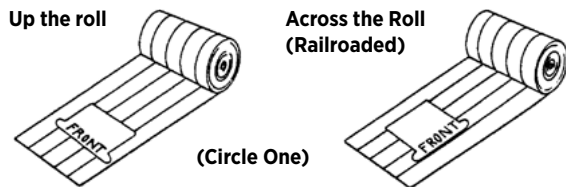

COM - CUSTOMER'S OWN MATERIAL

All Indiana Furniture seating is available with material furnished by the customer. Refer to grade 1 for list prices. Refer to individual model number for COM yardage requirements. The listed COM yardage requirement is based on the use of non-directional upholstery 54" wide for a quantity of one chair. Extra upholstery is required to match any pattern with a repeat, either vertically or horizontally. Use the chart below as a guide to add to plain COM yardage requirements listed in the price list.

For multiple chair quantities, contact customer service to optimize the yardage per chair at 800-422-5727.

Upholstery	Plain	2"- 14"	15"- 27"	28"- 36"
Width	Upholstery	Repeat	Repeat	Repeat
54"	0%	10%	25%	30%

Upholsteries less than 54" wide will not be accepted.

Due to the upholstering process used by Indiana Furniture, some COM upholsteries are considered directional that may not be considered directional by the upholstery supplier. All Upholstery COM's are cut "up the roll" and all vinyls are cut "across the roll" by Indiana Furniture unless otherwise directed by the customer (see below). All directional upholsteries on Indiana Furniture frames match both vertically and horizontally. If you do not desire repeat match, please specify on order.

Note: Directional upholsteries, such as stripes, patterns and plaids may not meet your satisfaction due to contoured shapes and tufting of some models. Should you require such a selection, we will upholster as perfect as possible, but such orders are not subject to return. If in doubt, contact your Indiana Furniture Customer Service Representative prior to placing the order.

COM/COL ORDERING INSTRUCTIONS:

Fill out the form below and attach sample according to instructions on reverse side of form. **COM's/COL's must meet and include written confirmation from the supplier verifying CALTB 117-2013 compliance and you must designate the flammability materials within for the TB 117-2013 label.** Check the box above to comply with California Business and Professions Code Section 19094. Failure to complete these forms and supply samples will delay the scheduling of the purchase order. Orders will not be scheduled until upholstery is received from the supplier. Upholstery should not be ordered until Indiana Furniture has verified the yardage required.

Check one: ☐ COM ☐ COL

Dealer Name _____ Phone _____ Email _____

Contact Person _____ City _____ State _____ Zip _____

Mill/Supplier _____ Pattern _____ Color _____

Repeat Inches: Horizontal _____ Vertical _____ Directional: Up the Roll / RailRoad

Selected Upholstery is Required to be 54" Wide - Is Your Upholstery Choice 54" Wide? Yes / No If no, Approval is Required.

Face Reversible: Yes / No

Product COM/COL is to be applied to:

1) Model # _____ Qty* _____ Ydg. Ea. _____ x Repeat _____ = _____ Yds.

2) Model # _____ Qty* _____ Ydg. Ea. _____ x Repeat _____ = _____ Yds.

* For multiple chair quantities, contact customer service to optimize the yardage required.

FOR OFFICE USE ONLY:

Advise dealer of COM/COL Rqd: _____ Signed: _____

CSR

Notes: _____

COL - CUSTOMER'S OWN LEATHER

Indiana Furniture is pleased to accommodate COL selections whenever this special need arises. Refer to grade 1 for list prices. To calculate COL requirements, multiply the COM yardage required times 18 (1 yard of upholstery = 18 sq. ft. of usable leather). Customer's own leather specifications for Indiana Furniture seating shown within the price list are based on an average hide size of 45-50 square feet.

All square footage requirements are based on usable footage. The shape of a hide and the usable, clean footage may make it necessary for us to request more leather after COL is received.

Please note leather is a natural product, and variation in texture is a pleasing quality belonging exclusively to high grade, full top grain leathers.

Indiana Furniture reserves the right to inspect, approve, or reject any COM/COL upholstery. Once approved, Indiana Furniture cannot assume responsibility for the durability or tailoring quality of COM/COL material.

COM/COL Ordering Instructions: