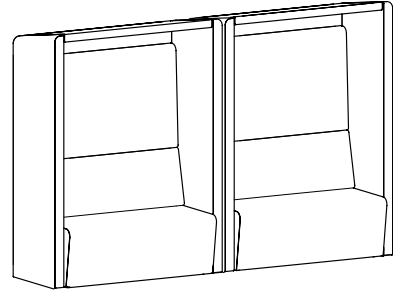

View Table
30"D & 24"D Available in
TFL, HPL and Veneer
[\(See Details\)](#)

Accessories Include:
TV Brackets, Power, and
Wireless Chargers
[\(See Power + Accessories\)](#)

Enhance your space with
Cush Pillows. [See Product Details.](#)

FIFTEEN PODS

IDEA STARTERS

For ordering options, [see overview at the beginning of this section.](#)

FIFTEEN PODS
LOUNGE & TABLES (15 SERIES) BY PLEDGE

Item	Model No.	Width	Depth	Height	Ship Wt	Cubic Ft	List Price
------	-----------	-------	-------	--------	---------	----------	------------