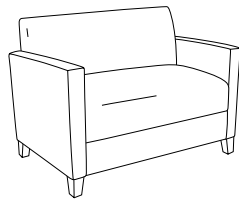

Must Specify (in this order):

- Model #
- Primary Upholstery
- Accent Upholstery
- Power
- Tablet Arm
- Tablet Color
- Arm Cap
- Leg
- Finish

List Price/Grade	Yards	COM/1	2	3	4	5	6	7	8	9	10	L1	L2
Single Upholstery	6.00	$ 2350	2662	2926	3184	3574	3970	4534	5122	5806	6598	4330	5176
Contrasting Upholstery													
Primary	2.25	$ 2350	2467	2566	2663	2809	2958	3169	3390	3646	3943	3093	3410
Accent	3.75	$ 0	195	360	521	765	1012	1365	1732	2160	2655	1237	1766

SETTEE	3772	51	28½	34¼	44	19½	19¼	26	116	42.6