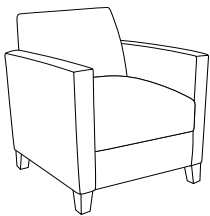

The Bliss lounge collection introduces purity in shape and geometric form. This urbanized lounge collection features an optional tablet and provides a relaxed atmosphere for casual meetings. All pieces rest on exposed wood or polished chrome and are available in both fabric and leather.

CONSTRUCTION

- Frames are kiln-dried hardwoods and structurally engineered hardwood plywood
- Exposed wood frame members are selected from the highest grades of hardwoods and are free of spirits, discoloration, pits, shakes, and wormholes; European Beech on legs and arm caps
- Joints are double-doweled or mortised and tenoned, screwed, and glued for maximum strength and durability
- High Grade Polyurethane Foam, 3¼" thick in the seat and 2" in the back
- Non-marring adjustable nylon guides included in each leg at floor level
- High quality resilient sheet webbing ensures a comfortable seating application
- Rated for users up to 275lbs
- Ships fully assembled

HOW TO ORDER EXAMPLE

Model No.	Description	Example
377	Finish	TT
	Primary Upholstery	CF Stinson Velocity Mars
	Accent Upholstery	CF Stinson Ace Poppy
	Power	ECSL
	Tablet, Color	WL, TT
	Arm Cap	STD
	Leg	WLEG

UPHOLSTERY OPTIONS

Available in single or contrasting upholsteries in a wide variety of graded-in or contract options, including fabric, vinyl, and leather.

Single Upholstery