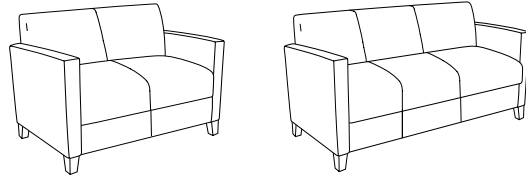

UPHOLSTERY OPTIONS CONTINUED

Some upholsteries are considered directional, such as stripes, patterns and plaids. Each upholstery is reviewed by production for the best application. Some upholsteries may require the pattern to be cut up the roll, which create additional seams in the seats and backs of select units. [See the COL/COM Form for additional details.](#)

Additional seams for the 3772 Settee and 3773 Sofa when upholstery is cut up the roll.