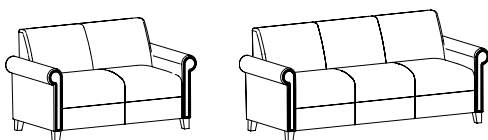

WOOD FINISHES

Indiana Furniture uses a multi-step, hand finishing process on all exposed wood frames.

Chairs feature a catalyzed varnish finish which offers durability, lasting beauty, and resistance to normal wear.

AW	Artisan Walnut	MW	Mahogany Walnut
AS	Asian Night	MAS	Mesa Sunset*
BW	Beigewood*	MTS	Metropolis Sky
BL	Black	MNR	Midnight Run
CO	Columbian Walnut	NTM	Natural Marrone*
DC	Dark Cherry	ORW	Oak Riftwood*
DFW	Dark Forest Walnut*	PNW	Pinnacle Walnut
WH	Designer White	PTK	Portico Teak*
EF	Espresso	RC	River Cherry*
FO	Fawn Oak*	SCH	Select Cherry
FLW	Florence Walnut*	SPW	Sepia Walnut*
GC	Golden Cherry	SKC	Shaker Cherry
HVM	Harvest Maple*	SBP	Smoky Brown Pear*
HW	Harvest Walnut	TK	Studio Teak
HNW	Henna Walnut	SM	Sugar Maple
KHE	Kirsche	WTA	Weathered Ash*
LW	Legacy Walnut	WNB	White Nebbia
		WC	Williamsburg Cherry

* Finish is Low Sheen

CERTIFICATIONS & COMPLIANCE

- CAL 117-2013 Compliance
- Intertek Sustainability Certified
- BIFMA level® Certified
- BIFMA Compliant® Certified
- TSCA Title VI (CARB) Compliance
- Contributes to LEED®, Green Globes®, and WELL® Sustainable Programs