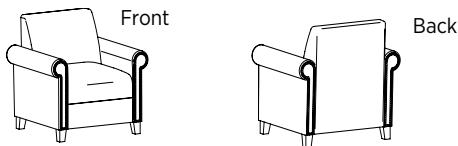

Bakerstreet Lounge boasts a traditional rolled arm design that will complement a variety of working styles. The thick seat cushion coupled with high quality resilient sheet webbing makes this series extraordinarily comfortable, while the welt cord and nail trim showcase the detail and craftsmanship that goes into every model. Whether you looking to outfit the front entrance, an executive office, private nook, or anything in between, Bakerstreet portrays the level of distinguished sophistication you are looking for.

CONSTRUCTION

- Frames are kiln-dried hardwoods and structurally engineered hardwood plywood
- Exposed wood frame members are selected from the highest grades of hardwoods and are free of spirits, discoloration, pits, shakes, and wormholes; European Beech on legs
- Joints are double-doweled or mortised and tenoned, screwed, and glued for maximum strength and durability
- High Grade Polyurethane Foam, 3¼" thick in the seat and 2" in the back
- Non-marring adjustable nylon guides included in each leg at floor level
- High quality resilient sheet webbing ensures a comfortable seating application
- Features nail trim on front and back side of arm
- Rated for users up to 275lbs
- Ships fully assembled

HOW TO ORDER EXAMPLE

Model No.	Description	Example
400	Finish	GC
	Upholstery	Momentum Cover Cloth Graphite
	Nail Trim	NABRS

NAIL TRIM

NABRS	Brass Nail Trim	STD
NSLVR	Silver Nail Trim	$ N/C

UPHOLSTERY OPTIONS

Available in single upholstery in a wide variety of graded-in or contract options, including fabric, vinyl, and leather.

Some upholsterys are considered directional, such as stripes, patterns and plaids. Each upholstery is reviewed by production for the best application. Some upholsterys may require the pattern to be cut up the roll, which create additional seams in the seats and backs of select units. [See the COL/COM Form for additional details.](#)

Additional seams for the 4002 Settee and 4003 Sofa when upholstery is cut up the roll.