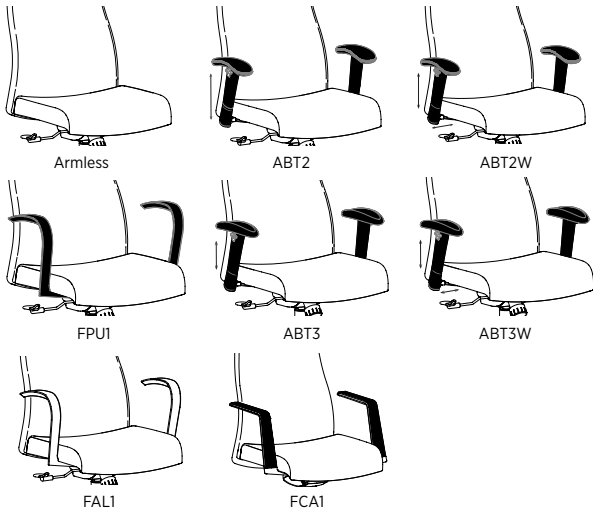

BASE OPTIONS

Must Specify and Add.

BLK BASE	Black Nylon Base	STD
ALM BASE	Polished Aluminum Base	$ 115

CASTER OPTIONS

Must Specify and Add.

BCC	Black Dual Wheel Carpet Caster	STD
BHC	Black Soft Caster for Hard Surfaces	N/C
CHRC	Chrome-Rimmed Hard Surface Caster with Roll Control	$ 398
BG	Black Glides for All Surfaces	N/C

ARM OPTIONS

Choose armless or from one of the seven arm options. A black (ABT2) T-arm features teardrop-shaped arm cap and height adjustment with optional width adjustment (ABT2W). The black (ABT3) T-arm features a surfboard-shaped arm cap and height adjustment with optional width adjustment (ABT3W). The sleek and distinct fixed loop arm is available in black (FPU1) and aluminum (FAL1). And the new aluminum/black fixed cantilever arm (FCA1) adds elegance to the all-day comfort of both Roadie and Headliner models.

Must Specify and Add.

NO ARM	Armless	$	STD
ABT2	Black Height Adjustable T	$	136
ABT2W	Black Height and Width Adjustable T	$	298
ABT3	Black Height Adjustable T	$	176
ABT3W	Black Height and Width Adjustable T	$	341
FAL1	Aluminum Fixed Loop	$	365
FPU1	Black Fixed Loop	$	282
FCA1	Aluminum/Black Fixed Cantilever Arm	$	269

Visit our website for user instructions www.indianafurniture.com

ASSEMBLY OPTIONS

Rockstar is available knocked down or factory assembled. Must Specify and Add.

KD	Some Assembly Required	STD
ASSEM	Factory Assembled	$ 73

CERTIFICATIONS & COMPLIANCE

- CAL 117-2013 Compliance
- Intertek Sustainability Certified
- BIFMA level® Certified
- BIFMA Compliant® Certified
- TSCA Title VI (CARB) Compliance
- Contributes to LEED®, Green Globes®, and WELL® Sustainable Programs

STATEMENT OF LINE