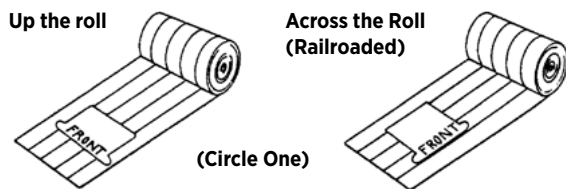

For ordering options, [see overview at the beginning of this section.](#)

COM/COL & Graded-In Programs

COM - CUSTOMER'S OWN MATERIAL

All Indiana Furniture seating is available with material furnished by the customer. Refer to grade 1 for list prices. Refer to individual model number for COM yardage requirements. The listed COM yardage requirement is based on the use of non-directional upholstery 54" wide for a quantity of one chair. Extra upholstery is required to match any pattern with a repeat, either vertically or horizontally. Use the chart below as a guide to add to plain COM yardage requirements listed in the price list.

Upholsteries less than 54" wide will not be accepted.

Due to the upholstering process used by Indiana Furniture, some COM upholsteries are considered directional that may not be considered directional by the upholstery supplier. All Upholstery COM's are cut "up the roll" and all vinyls are cut "across the roll" by Indiana Furniture unless otherwise directed by the customer (see below). All directional upholsteries on Indiana Furniture frames match both vertically and horizontally. If you do not desire repeat match, please specify on order.