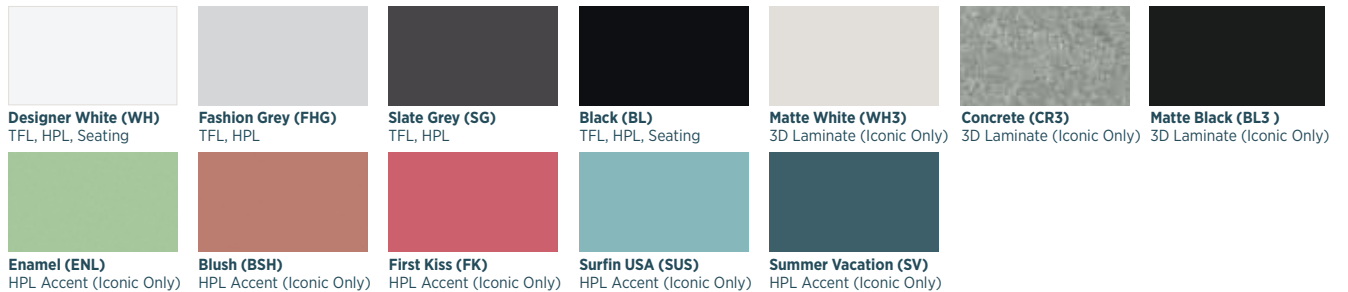

Surface Materials

Wood Finishes and Woodgrain, Solid, and 3D Laminates

* Finish is Low Sheen

Frosted & High Gloss Acrylics

Solid Surfaces

Metal Options

Colors represented are high-resolution reproductions and may vary slightly from the actual product. To order samples, please contact our Customer Service team or order online at www.indianafurniture.com. Graining and finish colors may vary yet will continue to complement, across Veneer, HPL, TFL, and Seating products due to the inherent differences of these materials.