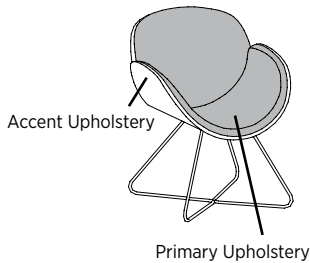

Contrasting Upholstery