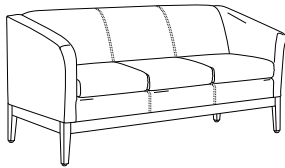

Description

- Standard with: Wood Legs and Two (2) Loose Cushions

List Price/Grade	Yards	COM/1	2	3	4	5	6	7	8	9	10	L1	L2
Single Upholstery	5.75	$ 3700	3999	4252	4499	4873	5253	5793	6357	7012	7771	5598	6408

Must Specify (in this order):
Model #
Leg Finish
Upholstery

SOFA	5763	71	30	34	61	20	19½	28	98	55.8