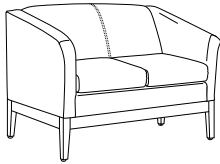

Description

- Standard with: Wood Legs and One (1) Loose Cushion

List Price/Grade	Yards	COM/1	2	3	4	5	6	7	8	9	10	L1	L2
Single Upholstery	5.00	$ 2633	2893	3113	3328	3653	3983	4453	4943	5513	6173	4283	4988

Must Specify (in this order):
Model #
Leg Finish
Upholstery

SETTEE	5762	51	30	34	41	20	19½	28	82	42.6