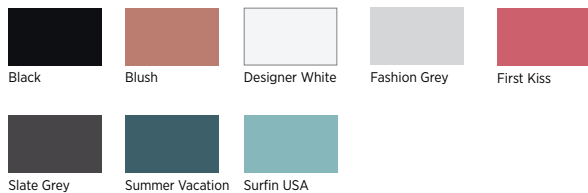

*Finish is Low Sheen [^]HPL Color Options with Veneer Tables

TFL TABLES WITH TFL (T) OR HPL (P) TOP OPTIONS

TFL tables available with TFL (T) or HPL (P) Top. Must specify Top Material and Color.

WOODGRAIN

SOLID

BL	Black	WH	Designer White
----	-------	----	----------------

INTERIOR CABINET TABLE ACCENT HPL (P) OPTIONS

Select Veneer tables feature an optional interior HPL accent color. See specific veneer tables for details.

CABL	Black	CAFK	First Kiss
CABSH	Blush	CASG	Slate Grey
CAWH	Designer White	CASV	Summer Vacation
CAFHG	Fashion Grey	CASUS	Surfin USA

TABLE CONNECTION

The ganging construction will vary based on the connection of table to chairs with the Plinth Accent Trim option. Please specify Plinth Attachment when ganging tables with Plush Seating units that have the Plinth Accent Trim option.