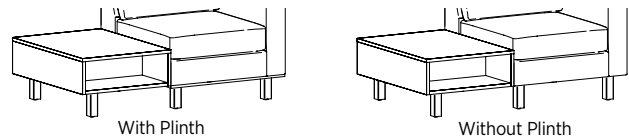

CABL	Black	CAFK	First Kiss
CABSH	Blush	CASG	Slate Grey
CAWH	Designer White	CASV	Summer Vacation
CAFHG	Fashion Grey	CASUS	Surfin USA

TABLE CONNECTION

The ganging construction will vary based on the connection of table to chairs with the Plinth Accent Trim option. Please specify Plinth Attachment when ganging tables with Plush Seating units that have the Plinth Accent Trim option.

NO PLINTH ATTACHMENT Ganging Table to Seat without Plinth
 PLINTH ATTACHMENT Ganging Table to Seat with Plinth

SEATING AND OTTOMAN POWER OPTIONS

Note: Specified as if you are standing, looking at the chair.