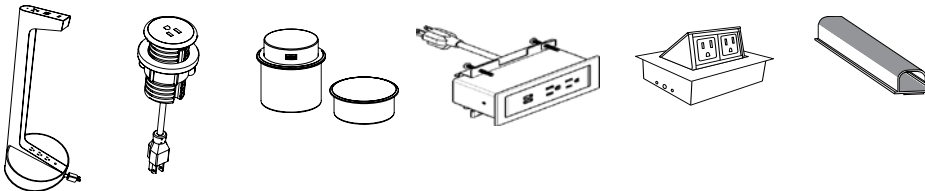

Wire Management, Power/Data + Accessories

Make any Plush Lounge a little more stylish, cozier, and the overall a little brighter. Enhance your space with new Cush Pillows. Available in multiple shapes and sizes, and with or without piping, to bring the comforts of home or add sophistication to any space. [Visit our website for more details.](#)

Be inspired to personalize Cush and Plush with our broad range of graded-in and contract upholsteries.