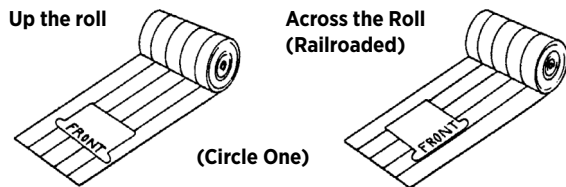

COM - CUSTOMER'S OWN MATERIAL

All Indiana Furniture seating is available with material furnished by the customer. Refer to grade 1 for list prices. Refer to individual model number for COM yardage requirements. The listed COM yardage requirement is based on the use of non-directional upholstery 54" wide for a quantity of one chair. Extra upholstery is required to match any pattern with a repeat, either vertically or horizontally. Use the chart below as a guide to add to plain COM yardage requirements listed in the price list.

For multiple chair quantities, contact customer service to optimize the yardage per chair at 800-422-5727.

Upholstery	Plain	2"- 14"	15"- 27"	28"- 36"
Width	Upholstery	Repeat	Repeat	Repeat
54"	0%	10%	25%	30%

Note: Upholsteries less than 54" wide will not be accepted.

Due to the upholstering process used by Indiana Furniture, some COM upholsteries are considered directional that may not be considered directional by the upholstery supplier. All Upholstery COM's are cut "up the roll" and all vinyls are cut "across the roll" by Indiana Furniture unless otherwise directed by the customer (see below). All directional upholsteries on Indiana Furniture frames match both vertically and horizontally. If you do not desire repeat match, please specify on order.

(Circle One)

Note: Directional upholsteries, such as stripes, patterns and plaids may not meet your satisfaction due to contoured shapes and tufting of some models. Should you require such a selection, we will upholster as perfect as possible, but such orders are not subject to return. If in doubt, contact your Indiana Furniture Customer Service Representative prior to placing the order.

COM/COL ORDERING INSTRUCTIONS:

Fill out the form below and attach sample according to instructions on reverse side of form. **COM's/COL's must meet and include written confirmation from the supplier verifying CALTB 117-2013 compliance and you must designate the flammability materials within for the TB 117-2013 label.** Check the box above to comply with California Business and Professions Code Section 19094. Failure to complete these forms and supply samples will delay the scheduling of the purchase order. Orders will not be scheduled until upholstery is received from the supplier. Upholstery should not be ordered until Indiana Furniture has verified the yardage required.

Check one: ☐ COM ☐ COL

Dealer Name _____ Phone _____ Email _____

Contact Person _____ City _____ State _____ Zip _____

Mill/Supplier _____ Pattern _____ Color _____

Repeat Inches: Horizontal _____ Vertical _____ Directional: Up the Roll / RailRoad

Note: Required upholstery width is 54".

Face Reversible: Yes / No

Product COM/COL is to be applied to:

1) Model # _____ Qty* _____ Ydg. Ea. _____ x Repeat _____ = _____ Yds.

2) Model # _____ Qty* _____ Ydg. Ea. _____ x Repeat _____ = _____ Yds.

* For multiple chair quantities, contact customer service to optimize the yardage required.

FOR OFFICE USE ONLY:

Advise dealer of COM/COL Rqd: _____ Signed: _____

CSR

Notes: _____

COL - CUSTOMER'S OWN LEATHER

Indiana Furniture is pleased to accommodate COL selections whenever this special need arises. Refer to grade 1 for list prices. To calculate COL requirements, multiply the COM yardage required times 18 (1 yard of upholstery = 18 sq. ft. of usable leather). Customer's own leather specifications for Indiana Furniture seating shown within the price list are based on an average hide size of 45-50 square feet.

All square footage requirements are based on usable footage. The shape of a hide and the usable, clean footage may make it necessary for us to request more leather after COL is received.

Please note leather is a natural product, and variation in texture is a pleasing quality belonging exclusively to high grade, full top grain leathers.

Indiana Furniture reserves the right to inspect, approve, or reject any COM/COL upholstery. Once approved, Indiana Furniture cannot assume responsibility for the durability or tailoring quality of COM/COL material.

COM/COL Ordering Instructions: