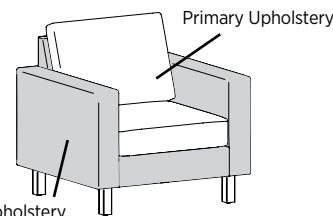

Contrasting Upholstery

SEATING AND TABLE LEG OPTIONS

Plush seating and tables are standard with Black or Aluminum Metal legs. Optional Wood Leg matches our Iconic Caseloads Collection. Must Specify Leg and Color.

PLBLK	Black Metal Leg	STD
PLALUM	Aluminum Metal Leg	STD
ICON	Four (4) Wood Legs (<i>Matches the Iconic Collection</i>)	$ 328
	Two (2) Wood Legs (<i>Matches the Iconic Collection</i>)	$ 164
	One (1) Wood Leg (<i>Matches the Iconic Collection</i>)	$ 82

PLINTH ACCENT TRIM OPTIONS

Plinth Accent Trim is available with Metal or Wood Leg.

NONE	No Wood Plinth	Standard
PLINTH	Wood Plinth	$ 307

LEG AND PLINTH WOOD FINISHES

Indiana Furniture uses a multi-step, hand finishing process on all exposed wood. Chairs feature a catalyzed varnish finish which offers durability, lasting beauty, and resistance to normal wear.

Chairs available with contrasting leg and plinth colors.

AW	Artisan Walnut	MW	Mahogany Walnut
AS	Asian Night	MAS	Mesa Sunset*
BW	Beigewood*	MTS	Metropolis Sky
BL	Black	MNR	Midnight Run
CO	Columbian Walnut	NTM	Natural Marrone*
DC	Dark Cherry	ORW	Oak Riftwood*
DFW	Dark Forest Walnut*	PNW	Pinnacle Walnut
WH	Designer White	PTK	Portico Teak*
EF	Espresso	RC	River Cherry*
FO	Fawn Oak*	SCH	Select Cherry
FLW	Florence Walnut*	SPW	Sepia Walnut*
GC	Golden Cherry	SKC	Shaker Cherry
HVM	Harvest Maple	SBP	Smoky Brown Pear*
HW	Harvest Walnut	TK	Studio Teak
HNW	Henna Walnut	SM	Sugar Maple
KHE	Kirsche	WTA	Weathered Ash*
LW	Legacy Walnut	WNB	White Nebbia
		WC	Williamsburg Cherry

*Finish is Low Sheen