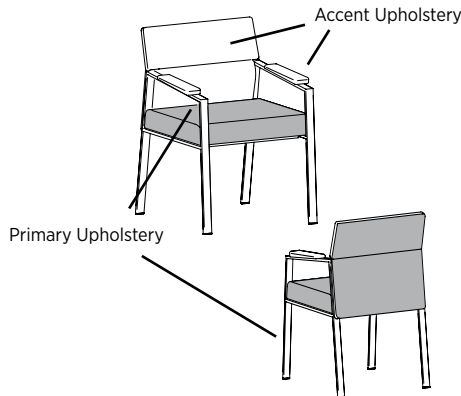

Marquee guest seating combines the sleek look and feel of metal with unlimited flexibility. The ergonomic contoured back provides lumbar support and promotes circulation. Offered in five powder coat options and with upholstered or wood arm caps. Marquee can blend into any workplace setting – from office and conference rooms to waiting rooms and reception areas.

CONSTRUCTION

- Back is formed with bent plywood, while the seats are made of manufactured plywood
- High Grade Polyurethane Foam, 3" thick in the seat and 1¾" thick in a back
- ¾" diameter bolts fasten seat to the back
- Non-marring nylon glides included in each leg at floor level
- Textiles are sewn with double stitch seams
- Seating rated for users up to 275lbs
- Ships fully assembled

HOW TO ORDER EXAMPLE

Model No.	Description	Example
427	Frame Color	DC
	Primary Upholstery	Momentum Canter EPU Sand
	Accent Upholstery	Momentum Canter EPU Sand
	Metal Color	A
	Arm Cap, Finish	AW, TK

WALL SAVER DESIGN

The Marquee chair features a wall saver design. The contoured frame can be placed against a wall without concern of scrtaching or scuffing.

METAL FRAME POWDER COAT OPTIONS

ALUM	Aluminum	OYST	Oyster
BLK	Black	SUGC	Sugar Cookie
MIST	Mist		

UPHOLSTERY OPTIONS

Available in single or contrasting upholsteries in a wide variety of graded-in or contract options, including fabric, vinyl, and leather.

Single Upholstery

Contrasting Upholstery

ARM CAP OPTIONS

STD	No Arm Cap	$	STD
AW	Wood Arm Cap, Specify Finish	$	167
AU	Upholstered Arm Cap, Specify Upholstery	$	91

WOOD FINISHES

Indiana Furniture uses a multi-step, hand finishing process on all exposed wood frames.

Chairs feature a catalyzed varnish finish which offers durability, lasting beauty, and resistance to normal wear.

AW	Artisan Walnut	MW	Mahogany Walnut
AS	Asian Night	MAS	Mesa Sunset*
BW	Beigewood*	MTS	Metropolis Sky
BL	Black	MNR	Midnight Run
CO	Columbian Walnut	NTM	Natural Marrone*
DC	Dark Cherry	ORW	Oak Riftwood*
DFW	Dark Forest Walnut*	PNW	Pinnacle Walnut
WH	Designer White	PTK	Portico Teak*
EF	Espresso	RC	River Cherry*
FO	Fawn Oak*	SCH	Select Cherry
FLW	Florence Walnut*	SPW	Sepia Walnut*
GC	Golden Cherry	SKC	Shaker Cherry
HVM	Harvest Maple*	SBP	Smoky Brown Pear*
HW	Harvest Walnut	TK	Studio Teak
HNW	Henna Walnut	SM	Sugar Maple
KHE	Kirsche	WTA	Weathered Ash*
LW	Legacy Walnut	WNB	White Nebbia
		WC	Williamsburg Cherry

* Finish is Low Sheen

CERTIFICATIONS & COMPLIANCE

- CAL 117-2013 Compliance
- Intertek Sustainability Certified
- BIFMA level® Certified
- BIFMA Compliant® Certified
- TSCA Title VI (CARB) Compliance
- US Green Building's LEED® Contribution

STATEMENT OF LINE