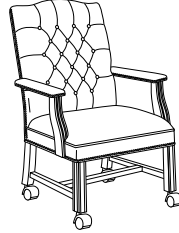

Tufted High Back  
Swivel:  
132TB  
[\(See Details\)](#)

Tufted High Back  
Guest:  
136TB  
[\(See Details\)](#)

Tufted High Back on  
Casters:  
138TB  
[\(See Details\)](#)

High Back  
Swivel:  
132  
[\(See Details\)](#)