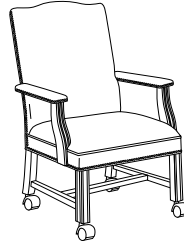

High Back on
Casters:
138
[(See Details)](#)