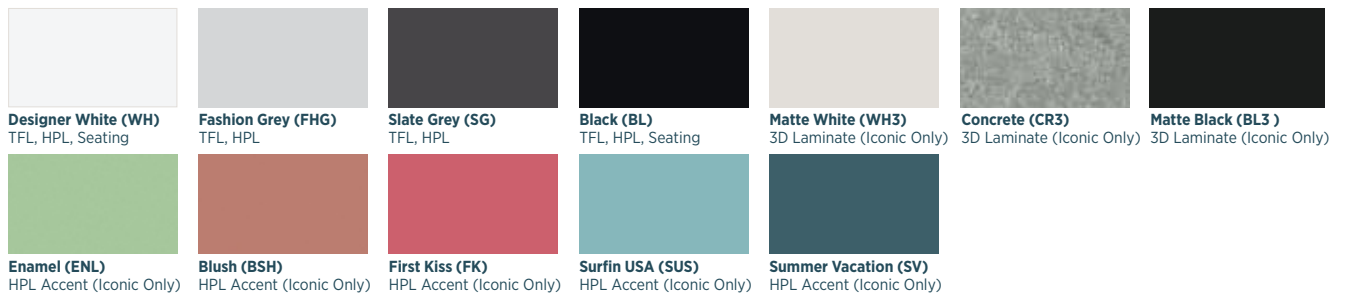

Surface Materials

Wood Finishes and Woodgrain, Solid, and 3D Laminates

* Finish is Low Sheen

Frosted & High Gloss Acrylics

Solid Surfaces

Metal Options

Colors represented are high-resolution reproductions and may vary slightly from the actual product. To order samples, please contact our Customer Service team or order online at www.indianafurniture.com. Graining and finish colors may vary yet will continue to complement, across Veneer, HPL, TFL, and Seating products due to the inherent differences of these materials.