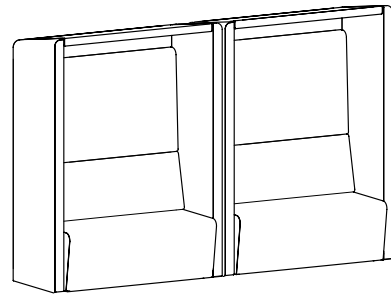

FIFTEEN PODS

IDEA STARTERS

For ordering options, [see overview at the beginning of this section.](#)

FIFTEEN PODS
LOUNGE & TABLES (15 SERIES) BY PLEDGE

Item	Model No.	Width	Depth	Height	Ship Wt	Cubic Ft	List Price

15-P1		101¾	78¾	75	496	252.7	$ 19385
CONSISTS OF:		QTY					
15-P33_15-P1	2	Three Seat Pod					$ 16952
15-PCP49_15-P1	1	Low Center Panel, Single Sided Table Bracket (TBLBKT) - View Booth Table Being Used					$ 1579
15-E5TV30_15-P1	1	30"W TFL View Booth Table					$ 854

View Booth Table is available in 24"W or 30"W and surface material options include TFL, HPL or Veneer
Grade 1 pricing

15-P2			95¾	75			$ 13819
CONSISTS OF:		QTY					
15-P11_15-P2	2	One Seat Pod					$ 11884
15-PCPH43_15-P2	1	High Center Panel Single Sided TV Bracket (HI-TVBKT) - TV Bracket at Higher Height (60½" H)					$ 1935

TV not included
Grade 1 pricing

15-P3				75			$ 13988
CONSISTS OF:		QTY					
15-P11_15-P3	2	One Seat Pod					$ 11884
15-PCP43_15-P3	1	Low Center Panel, Single Sided Table Bracket (TBLBKT) - View Booth Table Being Used					$ 1499
15-E1TV24_15-P3	1	24"W TFL View Booth Table					$ 605

View Booth Table is available in 24"W or 30"W and surface material options include TFL, HPL or Veneer
Grade 1 pricing

For ordering options, [see overview at the beginning of this section.](#)