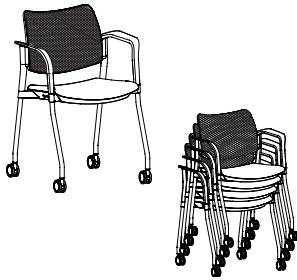

Description

- Upholstered Seat with Black Mesh Back, Black Plastic Arms and 60mm Black Soft Wheel Casters
- Specify Frame Color; Black (BLK) or Aluminum (ALUM)
- Easily Gang Chairs Together; Ganging Bracket Sold Separately, [See Unit](#)
- Caster Units Stack Up to Four (4) High; Stacking Height: 40½”H and Stacking Depth: 30”D
- Rated For Users Up To **275lbs**

List Price/Grade	COM	1	2	3	4	5	6	7	8	9	10	L1	L2
Single Upholstery	0.75	600	639	672	704	753	803	600	947	1032	1131	848	953

Must Specify (in this order):

- Model #
- Seat Upholstery
- Leg Frame Color

Item	Model No.	Chair Width	Chair Depth	Chair Height	Seat Width	Seat Depth	Seat Height	Ship Wt	Cubic Ft	List Price
ARMLESS WITH POLY SEAT AND BACK	900P	21	22	32	17	17½	18½	13	10.1	$ 346