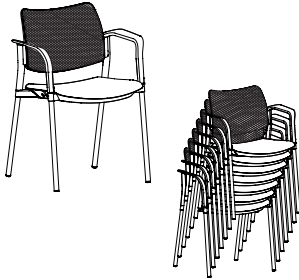

Item	Model No.	Chair Width	Chair Depth	Chair Height	Seat Width	Seat Depth	Seat Height	Arm Height	Ship Wt	Cubic Ft
UPHOLSTERED SEAT AND BLACK MESH BACK WITH ARMS	910M	24	22	32	17	17½	18½	27¼	15	10.1

Description

- Upholstered Seat with Black Mesh Back, Black Plastic Arms and Black Non-Leveling Plastic Glides
- Specify Frame Color; Black (BLK) or Aluminum (ALUM)
- Easily Gang Chairs Together; Ganging Bracket Sold Separately, [See Unit](#)
- Stacks Up to Seven (7) High: 49¼”H and Stacking Depth: 34½”D
- Rated For Users Up To **275lbs**

List Price/Grade	COM	1	2	3	4	5	6	7	8	9	10	L1	L2
Seat Upholstery	0.75 $	541	580	613	645	694	744	814	888	973	1072	789	894

Must Specify (in this order):

- Model #
- Seat Upholstery
- Leg Frame Color

UPHOLSTERED SEAT AND BLACK MESH BACK WITH ARMS AND CASTERS	918M	24	22	32	17	17½	18½	27¼	15	10.1