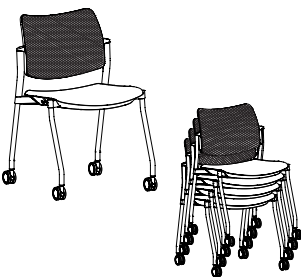

Description

- Upholstered Seat with Black Mesh Back and 60mm Black Soft Wheel Casters
- Specify Frame Color; Black (BLK) or Aluminum (ALUM)
- Easily Gang Chairs Together; Ganging Bracket Sold Separately, [See Unit](#)
- Caster Units Stack Up to Four (4) High; Stacking Height: 40½"H and Stacking Depth: 30"D
- Rated For Users Up To **275lbs**

List Price/Grade	COM	1	2	3	4	5	6	7	8	9	10	L1	L2
Seat Upholstery	0.75 $	562	601	634	666	715	765	835	909	994	1093	810	915

Must Specify (in this order):
Model #
Seat Upholstery
Leg Frame Color

For ordering options, [see overview at the beginning of this section.](#)