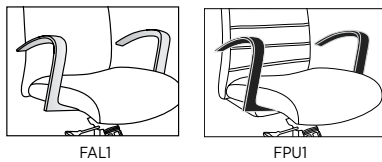

For private office, conference, or in an open collaborative space, Clutch is designed to fit your exact need. Choose the height that fits the environment, the arm that supports the task, and the base that works best for the project. Contoured lumbar support and flexible suspension provide all day comfort. A selection of arm, base and back styles offer the right adjustment. Spec the appropriate final touches for highbrow environments or scale for casual office settings.

CONSTRUCTION

- Backs are formed with a steel tubular frame
- Seats are manufactured of plywood
- 3/8" diameter bolts fasten back to seat
- High Grade Polyurethane Foam, 3" thick in the seat and 1" thick in the back; seat polyurethane is a molded fabrication and is highly resilient
- Contoured seat with waterfall edge for ergonomic comfort
- Textiles are sewn with double stitch seams
- Rated for users up to 275lbs
- Ships fully assembled

HOW TO ORDER EXAMPLE

Model No.	Description	Example
584	Arm	FAL1
	Control	ST
	Base	ALM Base
	Caster	BHC
	Upholstery	UF Brisa Original Sand

ARM OPTIONS

NO ARM	Armless	$ -136
ABT2	Black Height Adjustable T	$ STD
FBT1	Black Fixed T	$ 145
ABT2W	Black Height and Width Adjustable T	$ 166
FAL1	Aluminum Fixed Loop	$ 228
FPU1	Black Fixed Loop	$ 145