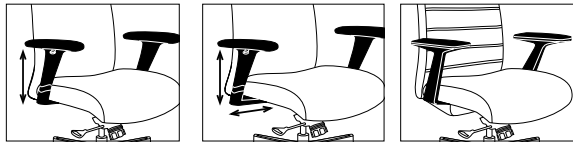

For private office, conference, or in an open collaborative space, Clutch is designed to fit your exact need. Choose the height that fits the environment, the arm that supports the task, and the base that works best for the project. Contoured lumbar support and flexible suspension provide all day comfort. A selection of arm, base and back styles offer the right adjustment. Spec the appropriate final touches for highbrow environments or scale for casual office settings.

CONSTRUCTION

- Backs are formed with a steel tubular frame
- Seats are manufactured of plywood
- 3/8" diameter bolts fasten back to seat
- High Grade Polyurethane Foam, 3" thick in the seat and 1" thick in the back; seat polyurethane is a molded fabrication and is highly resilient
- Contoured seat with waterfall edge for ergonomic comfort
- Textiles are sewn with double stitch seams
- Rated for users up to 275lbs
- Ships fully assembled

HOW TO ORDER EXAMPLE

Model No.	Description	Example
584	Arm	FAL1
	Control	ST
	Base	ALM Base
	Caster	BHC
	Upholstery	UF Brisa Original Sand

ARM OPTIONS

NO ARM	Armless	$ -136
ABT2	Black Height Adjustable T	$ STD
FBT1	Black Fixed T	$ 145
ABT2W	Black Height and Width Adjustable T	$ 166
FAL1	Aluminum Fixed Loop	$ 228
FPU1	Black Fixed Loop	$ 145