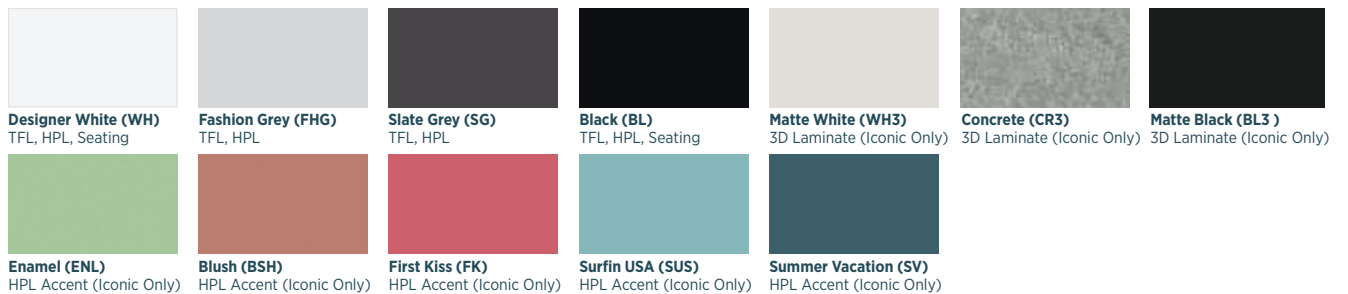

Surface Materials

Wood Finishes and Woodgrain, Solid, and 3D Laminates

* Finish is Low Sheen