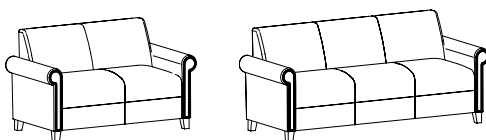

WOOD FINISHES

Indiana Furniture uses a multi-step, hand finishing process on all exposed wood frames.

Chairs feature a catalyzed varnish finish which offers durability, lasting beauty, and resistance to normal wear.

AW	Artisan Walnut	MW	Mahogany Walnut
AS	Asian Night	MAS	Mesa Sunset*
BW	Beigewood*	MTS	Metropolis Sky
BL	Black	MNR	Midnight Run
CO	Columbian Walnut	NTM	Natural Marrone*
DC	Dark Cherry	ORW	Oak Riftwood*
DFW	Dark Forest Walnut*	PNW	Pinnacle Walnut
WH	Designer White	PTK	Portico Teak*
EF	Espresso	RC	River Cherry*
FO	Fawn Oak*	SCH	Select Cherry
FLW	Florence Walnut*	SPW	Sepia Walnut*
GC	Golden Cherry	SKC	Shaker Cherry
HVM	Harvest Maple*	SBP	Smoky Brown Pear*
HW	Harvest Walnut	TK	Studio Teak
HNW	Henna Walnut	SM	Sugar Maple
KHE	Kirsche	WTA	Weathered Ash*
LW	Legacy Walnut	WNB	White Nebbia
		WC	Williamsburg Cherry

* Finish is Low Sheen

CERTIFICATIONS & COMPLIANCE

- CAL 117-2013 Compliance
- Intertek Sustainability Certified
- BIFMA level® Certified
- BIFMA Compliant® Certified
- TSCA Title VI (CARB) Compliance
- Contributes to LEED®, Green Globes®, and WELL® Sustainable Programs