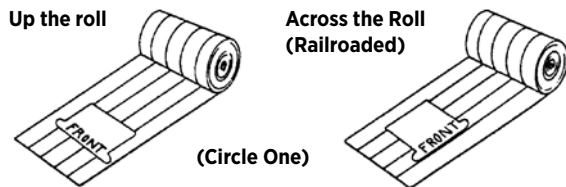

COM - CUSTOMER'S OWN MATERIAL

All Indiana Furniture seating is available with material furnished by the customer. Refer to grade 1 for list prices. Refer to individual model number for COM yardage requirements. The listed COM yardage requirement is based on the use of non-directional upholstery 54" wide for a quantity of one chair. Extra upholstery is required to match any pattern with a repeat, either vertically or horizontally. Use the chart below as a guide to add to plain COM yardage requirements listed in the price list.

For multiple chair quantities, contact customer service to optimize the yardage per chair at 800-422-5727.

Upholstery	Plain	2"- 14"	15"- 27"	28"- 36"
Width	Upholstery	Repeat	Repeat	Repeat
54"	0%	10%	25%	30%

Note: Upholsteries less than 54" wide will not be accepted.

Due to the upholstering process used by Indiana Furniture, some COM upholsteries are considered directional that may not be considered directional by the upholstery supplier. All Upholstery COM's are cut "up the roll" and all vinyls are cut "across the roll" by Indiana Furniture unless otherwise directed by the customer (see below). All directional upholsteries on Indiana Furniture frames match both vertically and horizontally. If you do not desire repeat match, please specify on order.

Note: Directional upholsteries, such as stripes, patterns and plaids may not meet your satisfaction due to contoured shapes and tufting of some models. Should you require such a selection, we will upholster as perfect as possible, but such orders are not subject to return. If in doubt, contact your Indiana Furniture Customer Service Representative prior to placing the order.

COM/COL ORDERING INSTRUCTIONS:

Fill out the form below and attach sample according to instructions on reverse side of form. **COM's/COL's must meet and include written confirmation from the supplier verifying CALTB 117-2013 compliance and you must designate the flammability materials within for the TB 117-2013 label.** Check the box above to comply with California Business and Professions Code Section 19094. Failure to complete these forms and supply samples will delay the scheduling of the purchase order. Orders will not be scheduled until upholstery is received from the supplier. Upholstery should not be ordered until Indiana Furniture has verified the yardage required.

Check one: ☐ COM ☐ COL

Dealer Name _____ Phone _____ Email _____

Contact Person _____ City _____ State _____ Zip _____

Mill/Supplier _____ Pattern _____ Color _____

Repeat Inches: Horizontal _____ Vertical _____ Directional: Up the Roll / RailRoad

Note: Required upholstery width is 54".

Face Reversible: Yes / No

Product COM/COL is to be applied to:

1) Model # _____ Qty* _____ Ydg. Ea. _____ x Repeat _____ = _____ Yds.

2) Model # _____ Qty* _____ Ydg. Ea. _____ x Repeat _____ = _____ Yds.

* For multiple chair quantities, contact customer service to optimize the yardage required.

FOR OFFICE USE ONLY:

Advise dealer of COM/COL Rqd: _____ Signed: _____

CSR

Notes: _____

COL - CUSTOMER'S OWN LEATHER

Indiana Furniture is pleased to accommodate COL selections whenever this special need arises. Refer to grade 1 for list prices. To calculate COL requirements, multiply the COM yardage required times 18 (1 yard of upholstery = 18 sq. ft. of usable leather). Customer's own leather specifications for Indiana Furniture seating shown within the price list are based on an average hide size of 45-50 square feet.

All square footage requirements are based on usable footage. The shape of a hide and the usable, clean footage may make it necessary for us to request more leather after COL is received.

Please note leather is a natural product, and variation in texture is a pleasing quality belonging exclusively to high grade, full top grain leathers.

Indiana Furniture reserves the right to inspect, approve, or reject any COM/COL upholstery. Once approved, Indiana Furniture cannot assume responsibility for the durability or tailoring quality of COM/COL material.

COM/COL Ordering Instructions: