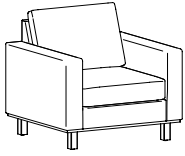

Item	Model No.	Chair Width	Chair Depth	Chair Height	Seat Width	Seat Depth	Seat Height	Arm Height	Ship Wt	Cubic Ft
CLUB CHAIR	620	36¼	33¼	36	26	21	18½	26	90	29.3

Shown with Metal Leg and Plinth Accent Trim

Must Specify (in this order):

- Model #
- Primary Upholstery
- Accent Upholstery
- Leg
- Leg Finish
- Plinth Accent
- Plinth Accent Finish
- Power

Description

- Standard with: Left and Right Arm and Metal Legs
- Available with Contrasting Upholstery ([See Details](#))
- Optional Plinth Accent Trim and Wood Legs Available in Contrasting Finishes
- Optional Wood Leg ([See Finish Options](#)), Plinth Accent ([See Plinth Options](#)) and Power ([See Seating Power Options](#))

List Price/Grade	Yards	COM/1	2	3	4	5	6	7	8	9	10	L1	L2
Single Upholstery	6.25	$ 3227	3552	3827	4096	4502	4915	5502	6115	6827	7652	5290	6171
Contrasting Upholstery													
Primary	2.50	3263	3393	3503	3611	3773	3938	4173	4418	4703	5033	4088	4441
Accent	4.50	0	234	432	626	918	1215	1638	2079	2592	3186	1485	2120