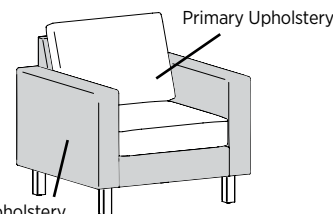

Contrasting Upholstery

SEATING AND TABLE LEG OPTIONS

Plush seating and tables are standard with Black or Aluminum Metal legs. Optional Wood Leg matches our Iconic Caseloads Collection. Must Specify Leg and Color.

PLBLK	Black Metal Leg	STD
PLALUM	Aluminum Metal Leg	STD
ICON	Four (4) Wood Legs (<i>Matches the Iconic Collection</i>)	$ 328
	Two (2) Wood Legs (<i>Matches the Iconic Collection</i>)	$ 164
	One (1) Wood Leg (<i>Matches the Iconic Collection</i>)	$ 82

PLINTH ACCENT TRIM OPTIONS

Plinth Accent Trim is available with Metal or Wood Leg.

NONE	No Wood Plinth	Standard
PLINTH	Wood Plinth	$ 307

LEG AND PLINTH WOOD FINISHES

Indiana Furniture uses a multi-step, hand finishing process on all exposed wood. Chairs feature a catalyzed varnish finish which offers durability, lasting beauty, and resistance to normal wear.

Chairs available with contrasting leg and plinth colors.

AW	Artisan Walnut	MAS	Mesa Sunset*
AS	Asian Night	MTS	Metropolis Sky
BW	Beigewood*	MNR	Midnight Run
BL	Black	NTM	Natural Marrone*
CO	Columbian Walnut	ORW	Oak Riftwood*
DC	Dark Cherry	PNW	Pinnacle Walnut
DFW	Dark Forest Walnut*	PTK	Portico Teak*
WH	Designer White	RC	River Cherry*
EF	Espresso	SCH	Select Cherry
FO	Fawn Oak*	SPW	Sepia Walnut*
FLW	Florence Walnut*	SKC	Shaker Cherry
GC	Golden Cherry	SBP	Smoky Brown Pear*
HW	Harvest Walnut	TK	Studio Teak
HNW	Henna Walnut	SM	Sugar Maple
KHE	Kirsche	WTA	Weathered Ash*
LW	Legacy Walnut	WNB	White Nebbia
MW	Mahogany Walnut	WC	Williamsburg Cherry

*Finish is Low Sheen