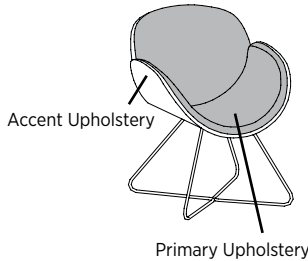

Contrasting Upholstery