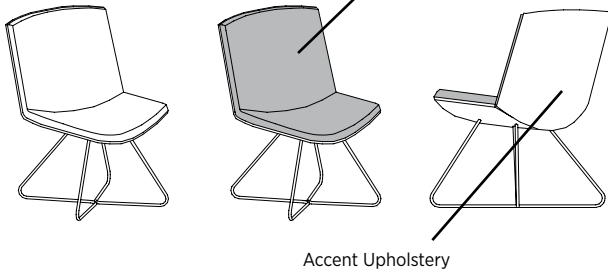

Spirit has a refined and inviting form and capitalizes on versatility and comfort. Offered with an outer upholstered or wood shell, adding elegance to the simplicity. Find your perfect fit with Options ranging from Spirit Lite to Spirit High Back Lounge, all offering multiple base options to suit your functional need and design style. Add a coordinating Spirit table to complete your look.

CONSTRUCTION

- Internal wood components are molded plywood
- Frames are individually hand assembled
- High Grade Polyurethane Foam, 2" thick in the seat and back
- Non-marring nylon glides included in each leg at floor level
- Tables have 1" TFL or 1 1/8" HPL surface thickness with 1 mm PVC edge band and Square edge profile HPL tops are 1 3/16" thick with a 3mm PVC edge bands and TFL tops are 1" thick with a 3mm PVC edge bands; Designer White, Sugar Maple, and Williamsburg Cherry feature ABS edge bands
- Black or Aluminum Powder Coat and Chrome wireframes
- Ships fully assembled

HOW TO ORDER EXAMPLE

Seating

Model No.	Description	Example
STL2C	Upholstery	Momentum Cover Cloth Graphite
	Base	SS5SA
	Caster	CHRC

Tables

Model No.	Description	Example
ST11C	Finish	WTA
	Base	STWFA

UPHOLSTERY OPTIONS

Available in single or contrasting upholsteries in a wide variety of graded-in or contract options, including fabric, vinyl, and leather.

Single Upholstery

Contrasting Upholstery

SPIRIT AND SPIRIT LITE BASE OPTIONS

Base options for Spirit Lite and the Non-Wood Shell Spirit Chair.

Wireframe Bases

SSWFA	Wireframe Base, Aluminum	$ N/C
SSWFB	Wireframe Base, Black	$ N/C
SSWFC	Wireframe Base, Chrome	$ 100

4-Star Swivel Bases

SS4SA	4-Star Low Polished Alum. Swivel Base with Glides	$ 383
SSBO	4-Star Wood Swivel Base, Blonde Oak	$ 846
SSSPW	4-Star Wood Swivel Base, Spiced Walnut	$ 846

Rocker Base

SSRBB	Rocker Base with Black Frame and Wood Runners; See Finishes and Specify	$ 29

5-Star Swivel Bases

Must specify both base and glide/caster code

SS5SA	5-Star Polished Aluminum Swivel Base with Pneumatic Height Adjustment Options: Must Specify One	
GLIDE	Glides	$ 140
BCC	Black Dual Wheel Carpet Caster	$ 162
BHC	Black Soft Caster for Hard Surfaces	$ 162
CASTC	Chrome Caster	$ 228
CHRC	Chrome Rimmed Casters with Roll Control	$ 557
SS5SARA	5-Star Polished Aluminum Swivel Base with Pneumatic Height Adjustment and Auto-Return Options: Must Specify Glide Below	
GLIDE	Glides	$ 227