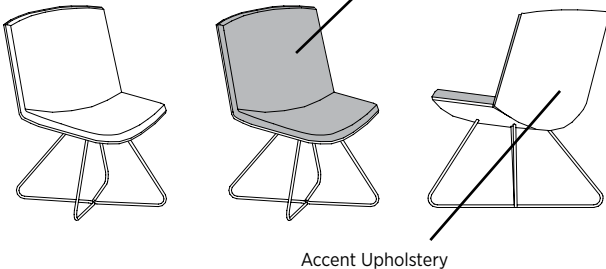

Spirit has a refined and inviting form and capitalizes on versatility and comfort. Offered with an outer upholstered or wood shell, adding elegance to the simplicity. Find your perfect fit with Options ranging from Spirit Lite to Spirit High Back Lounge, all offering multiple base options to suit your functional need and design style. Add a coordinating Spirit table to complete your look.

CONSTRUCTION

- Internal wood components are molded plywood
- Frames are individually hand assembled
- High Grade Polyurethane Foam, 2" thick in the seat and back
- Non-marring nylon glides included in each leg at floor level
- Tables have 1" TFL or 1 1/8" HPL surface thickness with 1 mm PVC edge band and Square edge profile HPL tops are 1 3/16" thick with a 3mm PVC edge bands and TFL tops are 1" thick with a 3mm PVC edge bands; Designer White, Sugar Maple, and Williamsburg Cherry feature ABS edge bands
- Black or Aluminum Powder Coat and Chrome wireframes
- Ships fully assembled

HOW TO ORDER EXAMPLE

Seating

Model No.	Description	Example
STL2C	Upholstery	Momentum Cover Cloth Graphite
	Base	SS5SA
	Caster	CHRC

Tables

Model No.	Description	Example
ST11C	Finish	WTA
	Base	STWFA

UPHOLSTERY OPTIONS

Available in single or contrasting upholsteries in a wide variety of graded-in or contract options, including fabric, vinyl, and leather.

Single Upholstery

Contrasting Upholstery

SPIRIT AND SPIRIT LITE BASE OPTIONS

Base options for Spirit Lite and the Non-Wood Shell Spirit Chair.

Wireframe Bases

SSWFA	Wireframe Base, Aluminum	$ N/C
SSWFB	Wireframe Base, Black	$ N/C
SSWFC	Wireframe Base, Chrome	$ 100

4-Star Swivel Bases

SS4SA	4-Star Low Polished Alum. Swivel Base with Glides	$ 383
SSBO	4-Star Wood Swivel Base, Blonde Oak	$ 846
SSSPW	4-Star Wood Swivel Base, Spiced Walnut	$ 846

Rocker Base

SSRBB	Rocker Base with Black Frame and Wood Runners; See Finishes and Specify	$ 29

5-Star Swivel Bases

Must specify both base and glide/caster code

SS5SA	5-Star Polished Aluminum Swivel Base with Pneumatic Height Adjustment Options: Must Specify One	
GLIDE	Glides	$ 140
BCC	Black Dual Wheel Carpet Caster	$ 162
BHC	Black Soft Caster for Hard Surfaces	$ 162
CASTC	Chrome Caster	$ 228
CHRC	Chrome Rimmed Casters with Roll Control	$ 557
SS5SARA	5-Star Polished Aluminum Swivel Base with Pneumatic Height Adjustment and Auto-Return Options: Must Specify Glide Below	
GLIDE	Glides	$ 227