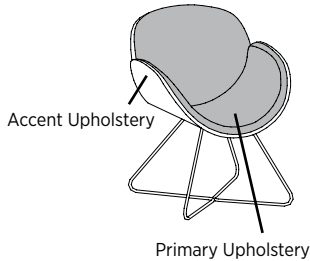

Contrasting Upholstery