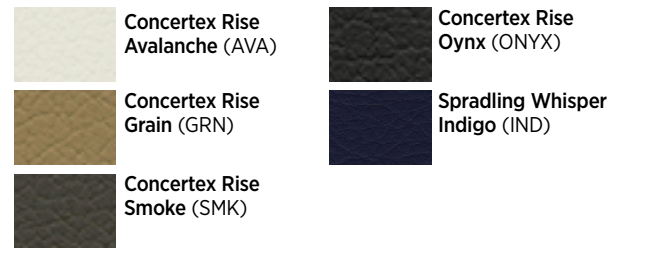

BUTTON DETAILING OPTIONS

The optional button detail available on Roadie 100R and 101R comes in an array of options: No Button, Matching Primary Upholstery, Matching Accent Upholstery, or you may choose from 5 pre-selected vinyl upholsteries below.

Must Specify and Add.

NONE	No Button		N/C
PRM	Match Primary Upholstery	$	39
ACNT	Match Accent Upholstery	$	39
	Pre-selected Vinyl Upholsteries (See Below)	$	39

CONTROL OPTIONS

The Swivel Tilt Control, which adjusts the angle of the seat and back simultaneously, features pneumatic height adjustment, multi-angle and locking recline, and adjustable tension. The Synchro Tilt Comfort Control features pneumatic height adjustment, multi-angle and locking recline, adjustable tension control, and optional seat slider. The Weight-Activated Control features pneumatic height adjustment, multi-angle and locking recline, and automatic tension, which inherently adjusts to the weight of the user for maximum comfort.

Weight Activated Control is rated for users up to 325lbs, Swivel Tilt and Synchro Tilt Comfort Controls are rated for users up to 275lbs.

Must Specify and Add.

SW	Swivel Tilt Control		STD
WAC	Weight Activated Control	$	68
ST2	Synchro Tilt Comfort Control	$	99
SS2	Synchro Tilt Comfort Control with Seat Slider	$	190