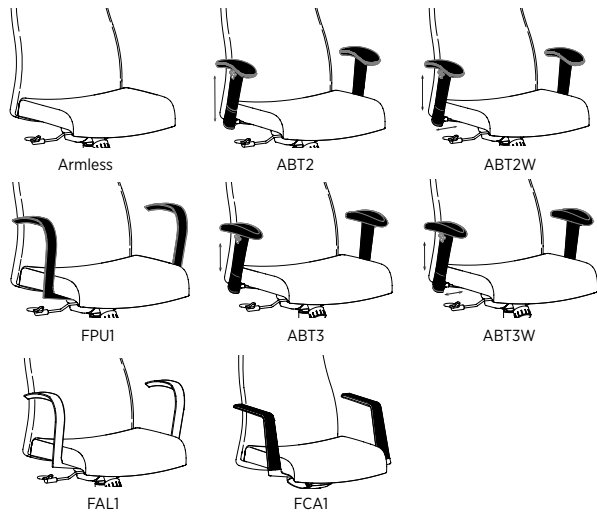

BCC	Black Dual Wheel Carpet Caster	STD
BHC	Black Soft Caster for Hard Surfaces	N/C
CHRC	Chrome-Rimmed Hard Surface Caster with Roll Control	\$ 398
BG	Black Glides for All Surfaces	N/C

ARM OPTIONS

Choose armless or from one of the seven arm options. A black (ABT2) T-arm features teardrop-shaped arm cap and height adjustment with optional width adjustment (ABT2W). The black (ABT3) T-arm features a surfboard-shaped arm cap and height adjustment with optional width adjustment (ABT3W). The sleek and distinct fixed loop arm is available in black (FPU1) and aluminum (FAL1). And the new aluminum/black fixed cantilever arm (FCA1) adds elegance to the all-day comfort of both Roadie and Headliner models.

Must Specify and Add.

NO ARM	Armless	\$	STD
ABT2	Black Height Adjustable T	\$	136
ABT2W	Black Height and Width Adjustable T	\$	298
ABT3	Black Height Adjustable T	\$	176
ABT3W	Black Height and Width Adjustable T	\$	341
FAL1	Aluminum Fixed Loop	\$	365
FPU1	Black Fixed Loop	\$	282
FCA1	Aluminum/Black Fixed Cantilever Arm	\$	269