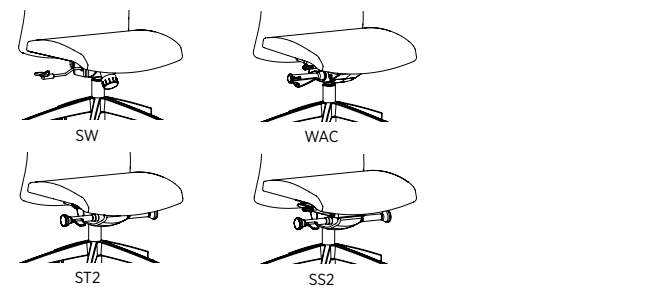

Must Specify and Add.

NONE	No Button		N/C
PRM	Match Primary Upholstery	\$	39
ACNT	Match Accent Upholstery	\$	39
	Pre-selected Vinyl Upholsteries (See Below)	\$	39

CONTROL OPTIONS

The Swivel Tilt Control, which adjusts the angle of the seat and back simultaneously, features pneumatic height adjustment, multi-angle and locking recline, and adjustable tension. The Synchro Tilt Comfort Control features pneumatic height adjustment, multi-angle and locking recline, adjustable tension control, and optional seat slider. The Weight-Activated Control features pneumatic height adjustment, multi-angle and locking recline, and automatic tension, which inherently adjusts to the weight of the user for maximum comfort.

Weight Activated Control is rated for users up to 325lbs, Swivel Tilt and Synchro Tilt Comfort Controls are rated for users up to 275lbs.

Must Specify and Add.

SW	Swivel Tilt Control		STD
WAC	Weight Activated Control	\$	68
ST2	Synchro Tilt Comfort Control	\$	99
SS2	Synchro Tilt Comfort Control with Seat Slider	\$	190