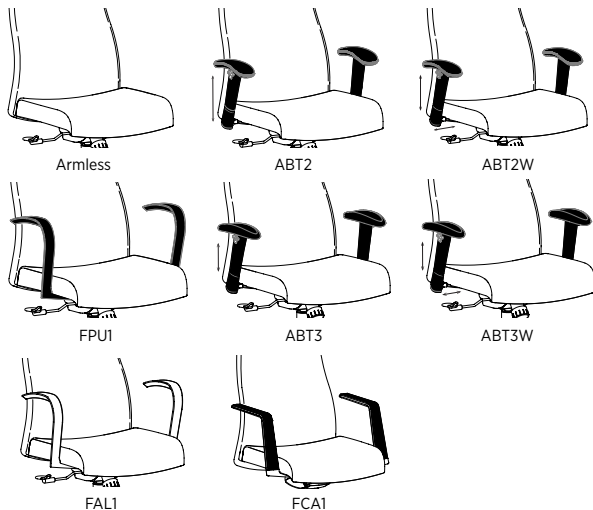

BASE OPTIONS

Must Specify and Add.

BLK BASE	Black Nylon Base	STD
ALM BASE	Polished Aluminum Base	$ 115

CASTER OPTIONS

Must Specify and Add.

BCC	Black Dual Wheel Carpet Caster	STD
BHC	Black Soft Caster for Hard Surfaces	N/C
CHRC	Chrome-Rimmed Hard Surface Caster with Roll Control	$ 398
BG	Black Glides for All Surfaces	N/C

ARM OPTIONS

Choose armless or from one of the seven arm options. A black (ABT2) T-arm features teardrop-shaped arm cap and height adjustment with optional width adjustment (ABT2W). The black (ABT3) T-arm features a surfboard-shaped arm cap and height adjustment with optional width adjustment (ABT3W). The sleek and distinct fixed loop arm is available in black (FPU1) and aluminum (FAL1). And the new aluminum/black fixed cantilever arm (FCA1) adds elegance to the all-day comfort of both Roadie and Headliner models.

Must Specify and Add.

NO ARM	Armless	$	STD
ABT2	Black Height Adjustable T	$	136
ABT2W	Black Height and Width Adjustable T	$	298
ABT3	Black Height Adjustable T	$	176
ABT3W	Black Height and Width Adjustable T	$	341
FAL1	Aluminum Fixed Loop	$	365
FPU1	Black Fixed Loop	$	282
FCA1	Aluminum/Black Fixed Cantilever Arm	$	269

ASSEMBLY OPTIONS

Rockstar is available knocked down or factory assembled. Must Specify and Add.

KD	Some Assembly Required	STD
ASSEM	Factory Assembled	$ 73

CERTIFICATIONS & COMPLIANCE

- CAL 117-2013 Compliance
- Intertek Sustainability Certified
- BIFMA level® Certified
- BIFMA Compliant® Certified
- TSCA Title VI (CARB) Compliance
- US Green Building's LEED® Contribution

STATEMENT OF LINE

Visit our website for user instructions www.indianafurniture.com