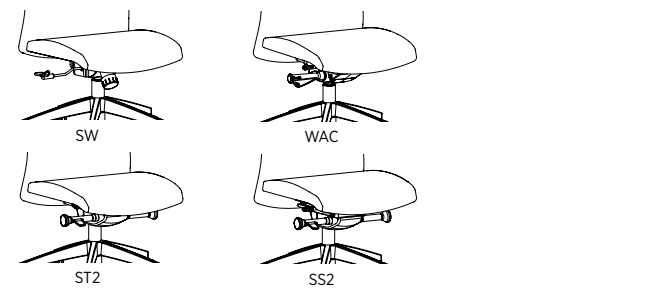

Must Specify and Add.

NONE	No Button		N/C
PRM	Match Primary Upholstery	\$	39
ACNT	Match Accent Upholstery	\$	39
	Pre-selected Vinyl Upholsteries (See Below)	\$	39

**CONTROL OPTIONS**

The Swivel Tilt Control, which adjusts the angle of the seat and back simultaneously, features pneumatic height adjustment, multi-angle and locking recline, and adjustable tension. The Synchro Tilt Comfort Control features pneumatic height adjustment, multi-angle and locking recline, adjustable tension control, and optional seat slider. The Weight-Activated Control features pneumatic height adjustment, multi-angle and locking recline, and automatic tension, which inherently adjusts to the weight of the user for maximum comfort.

Weight Activated Control is rated for users up to 325lbs, Swivel Tilt and Synchro Tilt Comfort Controls are rated for users up to 275lbs.

Must Specify and Add.

SW	Swivel Tilt Control		STD
WAC	Weight Activated Control	\$	68
ST2	Synchro Tilt Comfort Control	\$	99
SS2	Synchro Tilt Comfort Control with Seat Slider	\$	190