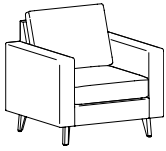

Club Chair:
620
[(See Details)](#)