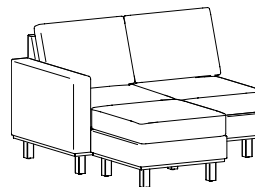

Ottoman matches seat width to create a chaise lounge