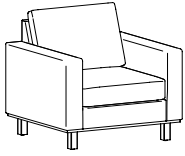

Item	Model No.	Chair Width	Chair Depth	Chair Height	Seat Width	Seat Depth	Seat Height	Arm Height	Ship Wt	Cubic Ft
CLUB CHAIR	620	36¼	33¼	36	26	21	18½	26	90	29.3

Shown with Metal Leg and Plinth Accent Trim

Must Specify (in this order):

- Model #
- Primary Upholstery
- Accent Upholstery
- Leg
- Leg Finish
- Plinth Accent
- Plinth Accent Finish
- Power

Description

- Standard with: Left and Right Arm and Metal Legs
- Available with Contrasting Upholstery ([See Details](#))
- Optional Plinth Accent Trim and Wood Legs Available in Contrasting Finishes
- Optional Wood Leg ([See Finish Options](#)), Plinth Accent ([See Plinth Options](#)) and Power ([See Seating Power Options](#))

List Price/Grade	Yards	COM/1	2	3	4	5	6	7	8	9	10	L1	L2
Single Upholstery	6.25	$ 3227	3552	3827	4096	4502	4915	5502	6115	6827	7652	5290	6171
Contrasting Upholstery													
Primary	2.50	3263	3393	3503	3611	3773	3938	4173	4418	4703	5033	4088	4441
Accent	4.50	0	234	432	626	918	1215	1638	2079	2592	3186	1485	2120

SETTEE	6202	62¼	33¼	36	52	21	18½	26	120	50.8