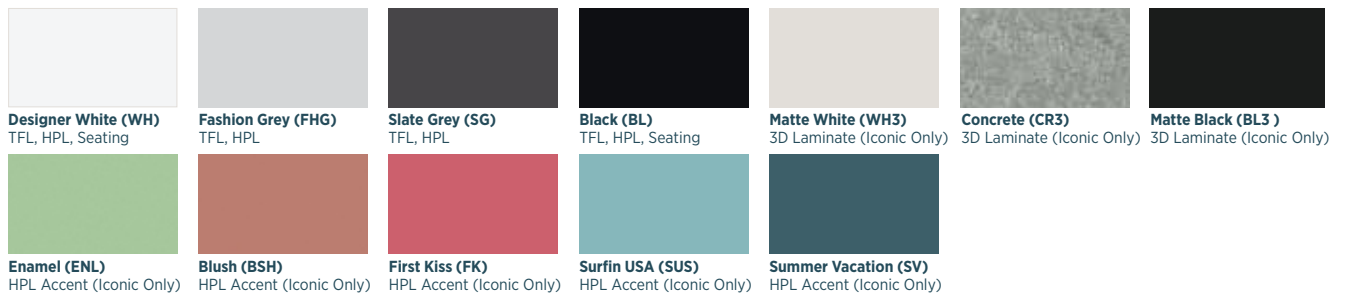

Surface Materials

Wood Finishes and Woodgrain, Solid, and 3D Laminates

* Finish is Low Sheen