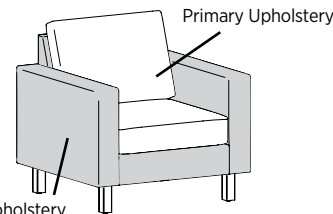

Contrasting Upholstery

SEATING AND TABLE LEG OPTIONS

Plush seating and tables are standard with Black or Aluminum Metal legs. Optional Wood Leg matches our Iconic Caseloads Collection. Must Specify Leg and Color.

PLBLK	Black Metal Leg	STD
PLALUM	Aluminum Metal Leg	STD
ICON	Four (4) Wood Legs (<i>Matches the Iconic Collection</i>)	$ 328
	Two (2) Wood Legs (<i>Matches the Iconic Collection</i>)	$ 164
	One (1) Wood Leg (<i>Matches the Iconic Collection</i>)	$ 82

PLINTH ACCENT TRIM OPTIONS

Plinth Accent Trim is available with Metal or Wood Leg.

NONE	No Wood Plinth	Standard
PLINTH	Wood Plinth	$ 307

LEG AND PLINTH WOOD FINISHES

Indiana Furniture uses a multi-step, hand finishing process on all exposed wood. Chairs feature a catalyzed varnish finish which offers durability, lasting beauty, and resistance to normal wear.

Chairs available with contrasting leg and plinth colors.

AW	Artisan Walnut	MAS	Mesa Sunset*
AS	Asian Night	MTS	Metropolis Sky
BW	Beigewood*	MNR	Midnight Run
BL	Black	NTM	Natural Marrone*
CO	Columbian Walnut	ORW	Oak Riftwood*
DC	Dark Cherry	PNW	Pinnacle Walnut
DFW	Dark Forest Walnut*	PTK	Portico Teak*
WH	Designer White	RC	River Cherry*
EF	Espresso	SCH	Select Cherry
FO	Fawn Oak*	SPW	Sepia Walnut*
FLW	Florence Walnut*	SKC	Shaker Cherry
GC	Golden Cherry	SBP	Smoky Brown Pear*
HW	Harvest Walnut	TK	Studio Teak
HNW	Henna Walnut	SM	Sugar Maple
KHE	Kirsche	WTA	Weathered Ash*
LW	Legacy Walnut	WNB	White Nebbia
MW	Mahogany Walnut	WC	Williamsburg Cherry

*Finish is Low Sheen