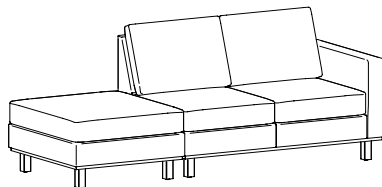

Ottoman matches depth of unit