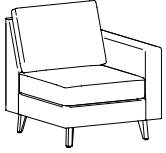

Shown as Left with Metal Leg, Plinth Accent Trim, Power in Left and Right Locations

Shown as Right with Wood Leg