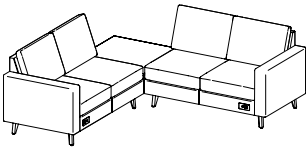

CONSISTS OF:		QTY		
6202L	1	Settee, 1 Arm, Left	$	4356
Shown with Metal Legs, Optional ECSR Right Power Port				
620-2626OT	1	26" Ottoman	$	1433
Shown with Metal Legs, Optional ECSR Right Power Port				

Products are available as left or right and with other features, where applicable
Grade 1 with standard metal leg pricing
List prices do not include optional power ports

Item	Model No.	Width	Depth	Height	Ship Wt	Cubic Ft	List Price
L SHAPED	620-10	90½	90½	36	287	111.1	W/P$ 10858

CONSISTS OF:		QTY		
6202L	1	Settee, 1 Arm, Left	$	4356
Shown with Optional Wood Legs and ECSL Left Power Port				
620-3333CGT	1	Corner Table, Veneer	W/P$	2146
6202R	1	Settee, 1 Arm, Right	$	4356
Shown with Optional Wood Legs and ECSR Right Power Port				

Products are available as left or right and with other features, where applicable
Grade 1 with standard metal leg pricing
List prices do not include optional wood leg or power ports

Item	Model No.	Width	Depth	Height	Ship Wt	Cubic Ft	List Price
U GROUP	620-11	88¼	133	36	380	166.2	$ 16682