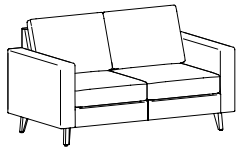

Settee:
6202
[(See Details)](#)