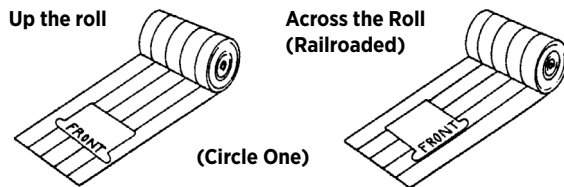

COM - CUSTOMER'S OWN MATERIAL

All Indiana Furniture seating is available with material furnished by the customer. Refer to grade 1 for list prices. Refer to individual model number for COM yardage requirements. The listed COM yardage requirement is based on the use of non-directional upholstery 54" wide for a quantity of one chair. Extra upholstery is required to match any pattern with a repeat, either vertically or horizontally. Use the chart below as a guide to add to plain COM yardage requirements listed in the price list.

For multiple chair quantities, contact customer service to optimize the yardage per chair at 800-422-5727.

Upholstery	Plain	2"- 14"	15"- 27"	28"- 36"
Width	Upholstery	Repeat	Repeat	Repeat
54"	0%	10%	25%	30%

Note: Upholsteries less than 54" wide will not be accepted.

Due to the upholstering process used by Indiana Furniture, some COM upholsteries are considered directional that may not be considered directional by the upholstery supplier. All Upholstery COM's are cut "up the roll" and all vinyls are cut "across the roll" by Indiana Furniture unless otherwise directed by the customer (see below). All directional upholsteries on Indiana Furniture frames match both vertically and horizontally. If you do not desire repeat match, please specify on order.

Note: Directional upholsteries, such as stripes, patterns and plaids may not meet your satisfaction due to contoured shapes and tufting of some models. Should you require such a selection, we will upholster as perfect as possible, but such orders are not subject to return. If in doubt, contact your Indiana Furniture Customer Service Representative prior to placing the order.

COM/COL ORDERING INSTRUCTIONS:

Fill out the form below and attach sample according to instructions on reverse side of form. **COM's/COL's must meet and include written confirmation from the supplier verifying CALTB 117-2013 compliance and you must designate the flammability materials within for the TB 117-2013 label.** Check the box above to comply with California Business and Professions Code Section 19094. Failure to complete these forms and supply samples will delay the scheduling of the purchase order. Orders will not be scheduled until upholstery is received from the supplier. Upholstery should not be ordered until Indiana Furniture has verified the yardage required.

Check one: ☐ COM ☐ COL

Dealer Name _____ Phone _____ Email _____

Contact Person _____ City _____ State _____ Zip _____

Mill/Supplier _____ Pattern _____ Color _____

Repeat Inches: Horizontal _____ Vertical _____ Directional: Up the Roll / RailRoad

Note: Required upholstery width is 54".

Face Reversible: Yes / No

Product COM/COL is to be applied to:

1) Model # _____ Qty* _____ Ydg. Ea. _____ x Repeat _____ = _____ Yds.

2) Model # _____ Qty* _____ Ydg. Ea. _____ x Repeat _____ = _____ Yds.

* For multiple chair quantities, contact customer service to optimize the yardage required.

FOR OFFICE USE ONLY:

Advise dealer of COM/COL Rqd: _____ Signed: _____

CSR

Notes: _____

COL - CUSTOMER'S OWN LEATHER

Indiana Furniture is pleased to accommodate COL selections whenever this special need arises. Refer to grade 1 for list prices. To calculate COL requirements, multiply the COM yardage required times 18 (1 yard of upholstery = 18 sq. ft. of usable leather). Customer's own leather specifications for Indiana Furniture seating shown within the price list are based on an average hide size of 45-50 square feet.

All square footage requirements are based on usable footage. The shape of a hide and the usable, clean footage may make it necessary for us to request more leather after COL is received.

Please note leather is a natural product, and variation in texture is a pleasing quality belonging exclusively to high grade, full top grain leathers.

Indiana Furniture reserves the right to inspect, approve, or reject any COM/COL upholstery. Once approved, Indiana Furniture cannot assume responsibility for the durability or tailoring quality of COM/COL material.

COM/COL Ordering Instructions: