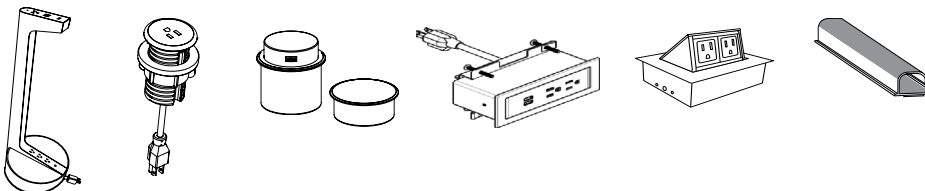

Wire Management, Power/Data + Accessories

Make any Plush Lounge a little more stylish, cozier, and the overall a little brighter. Enhance your space with new Cush Pillows. Available in multiple shapes and sizes, and with or without piping, to bring the comforts of home or add sophistication to any space. [Visit our website for more details.](#)

Be inspired to personalize Cush and Plush with our broad range of graded-in and contract upholsteries.