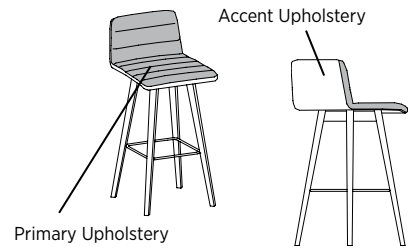

HOW TO ORDER EXAMPLE

BENCHES

Model No.	Description	Example
NA-1	Leg Finish Upholstery	WTA CF Stinson Artisan Moody

TABLES

Model No.	Description	Example
NAT-1	Leg Finish Top Color	SBP SBP

WOOD FINISHES AVAILABLE ON LEGS

AW Artisan Walnut	MAS Mesa Sunset*
AS Asian Night	MTS Metropolis Sky
BW Beigewood*	MNR Midnight Run
BL Black	NTM Natural Marrone*
CO Columbian Walnut	ORW Oak Riftwood*
DC Dark Cherry	PNW Pinnacle Walnut
DFW Dark Forest Walnut*	PTK Portico Teak*
WH Designer White	RC River Cherry*
EF Espresso	SCH Select Cherry
FO Fawn Oak*	SPW Sepia Walnut*
FLW Florence Walnut*	SKC Shaker Cherry
GC Golden Cherry	SBP Smoky Brown Pear*
HW Harvest Walnut	TK Studio Teak
HNW Henna Walnut	SM Sugar Maple
KHE Kirsche	WTA Weathered Ash*
LW Legacy Walnut	WNB White Nebbia
MW Mahogany Walnut	WC Williamsburg Cherry

* Finish is Low Sheen

UPHOLSTERY OPTIONS

Available in single or contrasting upholsteries in a wide variety of graded-in or contract options, including fabric, vinyl, and leather. Accent includes extreme back which extends below the seat.

Single Upholstery

Contrasting Upholstery

HPL (P) LAMINATE OPTIONS ON TABLE TOPS

WOODGRAIN

AS Asian Night	PTK Portico Teak
BW Beigewood	RC River Cherry
CO Columbian Walnut	SCH Select Cherry
EF Espresso	SPW Sepia Walnut
FLW Florence Walnut	SKC Shaker Cherry
GC Golden Cherry	SBP Smoky Brown Pear
KHE Kirsche	TK Studio Teak
MW Mahogany Walnut	SM Sugar Maple
MNR Midnight Run	WTA Weathered Ash
NTM Natural Marrone	WNB White Nebbia
ORW Oak Riftwood	WC Williamsburg Cherry
PNW Pinnacle Walnut	

SOLID

BL Black	FHG Fashion Grey
WH Designer White	SG Slate Grey

STOOL FOOT RING OPTIONS

BLK Black
CHM Chrome

CERTIFICATIONS & COMPLIANCE

- CAL 117-2013 Compliance
- Intertek Sustainability Certified
- BIFMA level® Certified
- BIFMA Compliant® Certified
- TSCA Title VI (CARB) Compliance
- US Green Building's LEED® Contribution