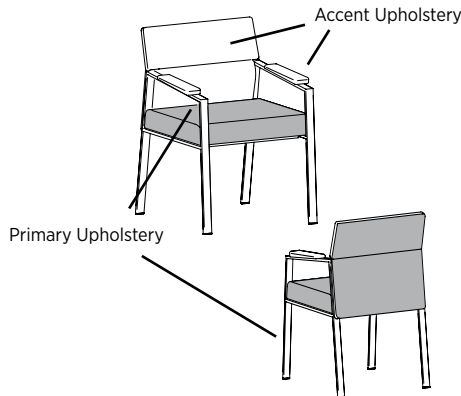

Marquee guest seating combines the sleek look and feel of metal with unlimited flexibility. The ergonomic contoured back provides lumbar support and promotes circulation. Offered in five powder coat options and with upholstered or wood arm caps. Marquee can blend into any workplace setting – from office and conference rooms to waiting rooms and reception areas.

CONSTRUCTION

- Back is formed with bent plywood, while the seats are made of manufactured plywood
- High Grade Polyurethane Foam, 3" thick in the seat and 1¾" thick in a back
- ¾" diameter bolts fasten seat to the back
- Non-marring nylon glides included in each leg at floor level
- Textiles are sewn with double stitch seams
- Seating rated for users up to 275lbs
- Ships fully assembled

HOW TO ORDER EXAMPLE

Model No.	Description	Example
427	Frame Color	DC
	Primary Upholstery	Momentum Canter EPU Sand
	Accent Upholstery	Momentum Canter EPU Sand
	Metal Color	A
	Arm Cap, Finish	AW, TK

WALL SAVER DESIGN

The Marquee chair features a wall saver design. The contoured frame can be placed against a wall without concern of scrtaching or scuffing.

METAL FRAME POWDER COAT OPTIONS

ALUM	Aluminum	OYST	Oyster
BLK	Black	SUGC	Sugar Cookie
MIST	Mist		

UPHOLSTERY OPTIONS

Available in single or contrasting upholsteries in a wide variety of graded-in or contract options, including fabric, vinyl, and leather.

Single Upholstery

Contrasting Upholstery

ARM CAP OPTIONS

STD	No Arm Cap	$	STD
AW	Wood Arm Cap, Specify Finish	$	167
AU	Upholstered Arm Cap, Specify Upholstery	$	91

WOOD FINISHES

Indiana Furniture uses a multi-step, hand finishing process on all exposed wood frames.

Chairs feature a catalyzed varnish finish which offers durability, lasting beauty, and resistance to normal wear.

AW	Artisan Walnut	MAS	Mesa Sunset*
AS	Asian Night	MTS	Metropolis Sky
BW	Beigewood*	MNR	Midnight Run
BL	Black	NTM	Natural Marrone*
CO	Columbian Walnut	ORW	Oak Riftwood*
DC	Dark Cherry	PNW	Pinnacle Walnut
DFW	Dark Forest Walnut*	PTK	Portico Teak*
WH	Designer White	RC	River Cherry*
EF	Espresso	SCH	Select Cherry
FO	Fawn Oak*	SPW	Sepia Walnut*
FLW	Florence Walnut*	SKC	Shaker Cherry
GC	Golden Cherry	SBP	Smoky Brown Pear*
HW	Harvest Walnut	TK	Studio Teak
HNW	Henna Walnut	SM	Sugar Maple
KHE	Kirsche	WTA	Weathered Ash*
LW	Legacy Walnut	WNB	White Nebbia
MW	Mahogany Walnut	WC	Williamsburg Cherry

* Finish is Low Sheen

CERTIFICATIONS & COMPLIANCE

- CAL 117-2013 Compliance
- Intertek Sustainability Certified
- BIFMA level® Certified
- BIFMA Compliant® Certified
- TSCA Title VI (CARB) Compliance
- US Green Building's LEED® Contribution

STATEMENT OF LINE