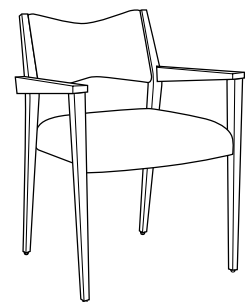

TOP

TOP

NOTE IMPORTANT REQUIRED INSTRUCTIONS:

Attach sample showing exposed side and mark direction upholstery is to be applied.

Form & Upholstery Swatch should be sent to:

Indiana Furniture
Attn Customer Service
1919 Hospitality Dr., Ste. A
Jasper, IN 47546

COM/COL should be sent to:

Indiana Furniture
1095 W. 100 S.
Dock 1
Jasper, IN 47546

Checklist

Have you completed the following requirements?

1) ___ Attached Sample
2) ___ Marked Direction
3) ___ Verified Yardage with Indiana Furniture
4) ___ Have upholstery tagged with your company name
5) ___ Have upholstery tagged with your purchase order #
6) ___ Have your vendor list their name, pattern, color and yardage on the packing list

A Packing Slip Must Be Included

Do Not Order Upholstery Until Indiana Furniture Has Calculated Yardage