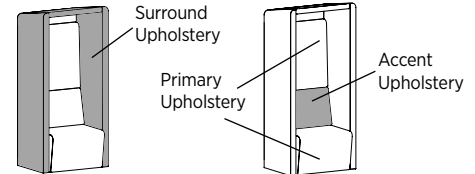

HOW TO ORDER EXAMPLES

PODS

Model No.	QTY	Description	Example
15-P11	1	Primary Upholstery	Mayer Fedora Fawn
		Accent Upholstery	Mayer Fedora Espresso
		Surround Upholstery	Mayer Fedora Espresso
		Center Panel Designator	NONE
		Power/Color/Location	ECSL
BOOTHS			
Model No.	QTY	Description	Example
15-P33	1	Primary Upholstery	Architex Hush Ivory
		Accent Upholstery	Architex Catwalk Ritts
		Surround Upholstery	Architex Platform Pistachio
		Center Panel Designator	LEFT
		Power/Color/Location	NONE
15-P33	1	Primary Upholstery	Architex Hush Ivory
		Accent Upholstery	Architex Catwalk Ritts
		Surround Upholstery	Architex Hush Baltic
		Center Panel Designator	RIGHT
		Power/Color/Location	NONE
15-PCPH49	1	Primary Upholstery	Architex Hush Baltic
		Table Bracket Designator	TBLBKT
		TV Bracket Designator	HI-TVBKT
15-E5TV30	1	Finish/Color	WTA
		Leg Color	ALUM
		Grommet/Power Location	D950-E
01-DOCK950W	1	Dock 950 Wireless Charger	Dock950, White
01-0603TVBR	1	TV Bracket	

UPHOLSTERY OPTIONS + RECOMMENDATIONS

Available in single or contrasting upholsteries in a wide variety of graded-in or contract options, including fabric, vinyl, and leather.

When using contrasting upholstery, note that the Accent Upholstery will be shown on the front and back side of the unit.

Single Upholstery

Contrasting Upholstery

Some upholsteries are considered directional, such as stripes, patterns and plaids. Customer may specify how fabric is cut (up the roll or across the roll). If not specified, upholsteries are reviewed by production for the best application. Certain upholsteries may require the pattern to be applied up the roll, which creates additional seams in the seat and backs of select units. When contrasting upholstery is specified and any fabric direction selection is requested or deemed best applied up the roll then all fabric direction selections will be applied up the roll. [See the COL/COM Form for additional details.](#)