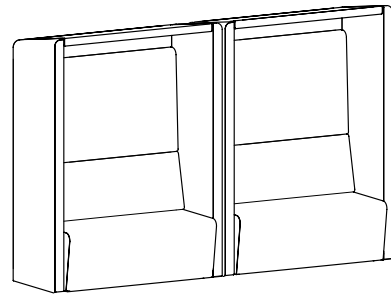

FIFTEEN PODS

IDEA STARTERS

For ordering options, [see overview at the beginning of this section.](#)

FIFTEEN PODS
LOUNGE & TABLES (15 SERIES) BY PLEDGE

Item	Model No.	Width	Depth	Height	Ship Wt	Cubic Ft	List Price

15-P1		101¾	78¾	75	496	252.7	$ 19385

CONSISTS OF:		QTY					
15-P33_15-P1	2	Three Seat Pod					$ 16952
15-PCP49_15-P1	1	Low Center Panel, Single Sided Table Bracket (TBLBKT) - View Booth Table Being Used					$ 1579
15-E5TV30_15-P1	1	30"W TFL View Booth Table					$ 854

View Booth Table is available in 24"W or 30"W and surface material options include TFL, HPL or Veneer
Grade 1 pricing

15-P2			95¾	75			$ 13819

CONSISTS OF:		QTY					
15-P11_15-P2	2	One Seat Pod					$ 11884
15-PCPH43_15-P2	1	High Center Panel Single Sided TV Bracket (HI-TVBKT) - TV Bracket at Higher Height (60½" H)					$ 1935

TV not included
Grade 1 pricing

15-P3				75			$ 13988

CONSISTS OF:		QTY					
15-P11_15-P3	2	One Seat Pod					$ 11884
15-PCP43_15-P3	1	Low Center Panel, Single Sided Table Bracket (TBLBKT) - View Booth Table Being Used					$ 1499
15-E1TV24_15-P3	1	24"W TFL View Booth Table					$ 605

View Booth Table is available in 24"W or 30"W and surface material options include TFL, HPL or Veneer
Grade 1 pricing

For ordering options, [see overview at the beginning of this section.](#)