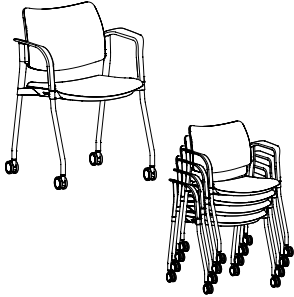

Item	Model No.	Chair Width	Chair Depth	Chair Height	Seat Width	Seat Depth	Seat Height	Arm Height	Ship Wt	Cubic Ft
UPHOLSTERED SEAT AND BACK WITH ARMS AND CASTERS	918U	24	22	32	17	17½	18½	27¼	16	10.1

Description

- Upholstered Seat and Back with Black Plastic Arms and 60mm Black Soft Wheel Casters
- Available with Contrasting Upholstery on Seat and Back; [See Upholstery Options](#)
- Specify Frame Color; Black (BLK) or Aluminum (ALUM)
- Easily Gang Chairs Together; Ganging Bracket Sold Separately, [See Unit](#)
- Caster Units Stack Up to Four (4) High; Stacking Height: 40½"H and Stacking Depth: 30"D
- Rated For Users Up To 253lbs

List Price/Grade	COM	1	2	3	4	5	6	7	8	9	10	L1	L2
Single Upholstery	1.00 $	714	766	810	853	918	984	1078	1176	1290	1422	1044	1185
Contrasting Upholstery													
Primary	0.75 $	738	777	810	842	891	941	1011	1085	1170	1269	986	1091
Accent	0.75 $	0	39	72	104	153	203	273	347	432	531	248	353

Must Specify (in this order):
Model #
Primary Upholstery
Accent Upholstery
Leg Frame Color

UPHOLSTERED SEAT AND BLACK MESH BACK ARMLESS	900M	21	22	32	17	17½	18½	-	13	10.1