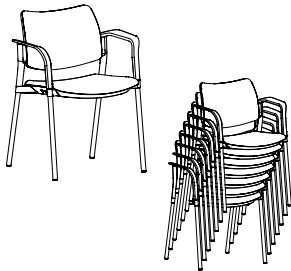

Description

- Upholstered Seat and Back with Black Plastic Arms and Black Non-Leveling Plastic Glides
- Available with Contrasting Upholstery on Seat and Back; [See Upholstery Options](#)
- Specify Frame Color; Black (BLK) or Aluminum (ALUM)
- Easily Gang Chairs Together; Ganging Bracket Sold Separately, [See Unit](#)
- Stacks Up to Seven (7) High; Stacking Height: 49¼"H and Stacking Depth: 34½"D
- Rated For Users Up To 253lbs

List Price/Grade	COM	1	2	3	4	5	6	7	8	9	10	L1	L2
Single Upholstery	1.00 $	655	707	751	794	859	925	1019	1117	1231	1363	985	1126
Contrasting Upholstery													
Primary	0.75 $	679	718	751	783	832	882	952	1026	1111	1210	927	1032
Accent	0.75 $	0	39	72	104	153	203	273	347	432	531	248	353

Must Specify (in this order):
Model #
Primary Upholstery
Accent Upholstery
Leg Frame Color

For ordering options, [see overview at the beginning of this section.](#)