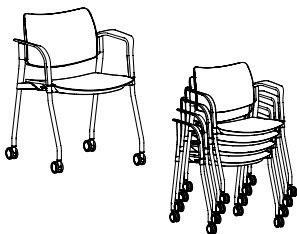

Description

- Black Poly Seat and Back with Black Plastic Arms and 60mm Black Soft Wheel Casters
- Specify Frame Color; Black (BLK) or Aluminum (ALUM)
- Easily Gang Chairs Together; Ganging Bracket Sold Separately, See Unit Below
- Stacks Up to Four (4) High; Stacking Height: 40"H and Stacking Depth: 29¼"D
- Rated For Users Up To 253lbs

Must Specify (in this order):

- Model #
- Leg Frame Color

Item	Model No.	Width	Depth	Height	Ship Wt	Cubic Ft	List Price
GANGING BRACKET	910-000GB	7	3½	1	0.5	3	$ 53