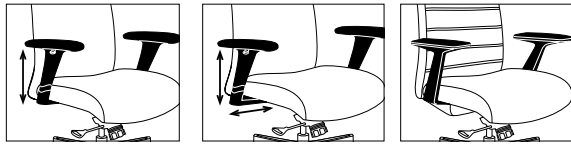

For private office, conference, or in an open collaborative space, Clutch is designed to fit your exact need. Choose the height that fits the environment, the arm that supports the task, and the base that works best for the project. Contoured lumbar support and flexible suspension provide all day comfort. A selection of arm and base styles offer the right adjustment. Spec the appropriate final touches for highbrow environments or scale for casual office settings.

CONSTRUCTION

- Backs are formed with a steel tubular frame
- Seats are manufactured of plywood
- 3/8" diameter bolts fasten back to seat
- High Grade Polyurethane Foam, 3" thick in the seat and 1" thick in the back; seat polyurethane is a molded fabrication and is highly resilient
- Contoured seat with waterfall edge for ergonomic comfort
- Textiles are sewn with double stitch seams
- Rated for users up to 275lbs
- Ships fully assembled

HOW TO ORDER EXAMPLE

Model No.	Description	Example
584	Arm	FAL1
	Control	ST
	Base	ALM Base
	Caster	BHC
	Upholstery	UF Brisa Original Sand

ARM OPTIONS

NO ARM	Armless	$ -136
ABT2	Black Height Adjustable T	$ STD
FBT1	Black Fixed T	$ 145
ABT2W	Black Height and Width Adjustable T	$ 166
FAL1	Aluminum Fixed Loop	$ 228
FPU1	Black Fixed Loop	$ 145

CONTROL OPTIONS

SW	Swivel Tilt Control	STD
KT	Knee Tilt Control	$ 96
ST	Synchro Knee Tilt Control	$ 142
SS	Synchro Tilt Control with Seat Slider	$ 175

BASE OPTIONS

BLK BASE	Black Nylon Base	STD
ALM BASE	Polished Aluminum Base	$ 115
AS POWD	Powder-Coated Silver Base	$ 186

CASTER OPTIONS

BCC	Black Dual Wheel Carpet Caster	STD
BHC	Black Soft Caster for Hard Surfaces	N/C
BG	Black Glides for All Surfaces	N/C
CHRC	Chrome-Rimmed Hard Surface Caster with Roll Control	$ 398

UPHOLSTERY OPTIONS

Available in single upholstery in a wide variety of graded-in or contract options, including fabric, vinyl, and leather.

CERTIFICATIONS & COMPLIANCE

- CAL 117-2013 Compliance
- Intertek Sustainability Certified
- BIFMA level® Certified
- BIFMA Compliant® Certified
- TSCA Title VI (CARB) Compliance
- US Green Building's LEED® Contribution