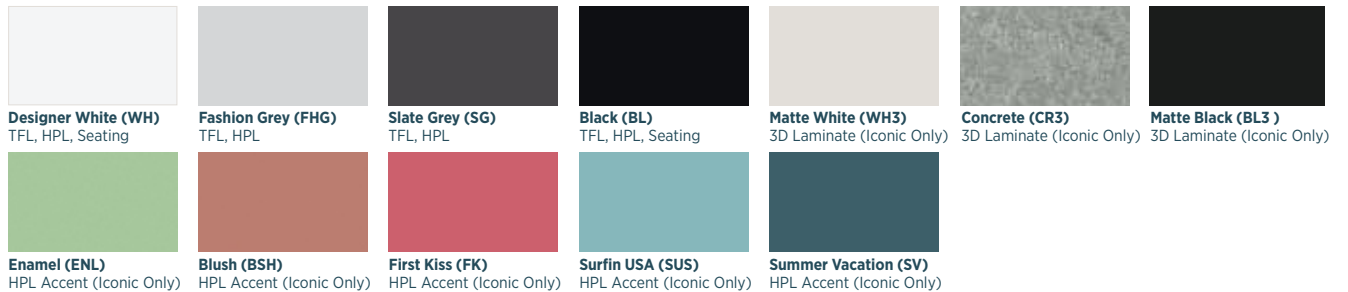

Surface Materials

Wood Finishes and Woodgrain, Solid, and 3D Laminates

* Finish is Low Sheen