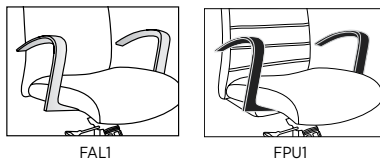

For private office, conference, or in an open collaborative space, Clutch is designed to fit your exact need. Choose the height that fits the environment, the arm that supports the task, and the base that works best for the project. Contoured lumbar support and flexible suspension provide all day comfort. A selection of arm and base styles offer the right adjustment. Spec the appropriate final touches for highbrow environments or scale for casual office settings.

CONSTRUCTION

- Backs are formed with a steel tubular frame
- Seats are manufactured of plywood
- 3/8" diameter bolts fasten back to seat
- High Grade Polyurethane Foam, 3" thick in the seat and 1" thick in the back; seat polyurethane is a molded fabrication and is highly resilient
- Contoured seat with waterfall edge for ergonomic comfort
- Textiles are sewn with double stitch seams
- Rated for users up to 275lbs
- Ships fully assembled

HOW TO ORDER EXAMPLE

Model No.	Description	Example
584	Arm	FAL1
	Control	ST
	Base	ALM Base
	Caster	BHC
	Upholstery	UF Brisa Original Sand

ARM OPTIONS

NO ARM	Armless	$ -136
ABT2	Black Height Adjustable T	$ STD
FBT1	Black Fixed T	$ 145
ABT2W	Black Height and Width Adjustable T	$ 166
FAL1	Aluminum Fixed Loop	$ 228
FPU1	Black Fixed Loop	$ 145

CONTROL OPTIONS

SW	Swivel Tilt Control	STD
KT	Knee Tilt Control	$ 96
ST	Synchro Knee Tilt Control	$ 142
SS	Synchro Tilt Control with Seat Slider	$ 175

BASE OPTIONS

BLK BASE	Black Nylon Base	STD
ALM BASE	Polished Aluminum Base	$ 115
AS POWD	Powder-Coated Silver Base	$ 186

CASTER OPTIONS

BCC	Black Dual Wheel Carpet Caster	STD
BHC	Black Soft Caster for Hard Surfaces	N/C
BG	Black Glides for All Surfaces	N/C
CHRC	Chrome-Rimmed Hard Surface Caster with Roll Control	$ 398

UPHOLSTERY OPTIONS

Available in single upholstery in a wide variety of graded-in or contract options, including fabric, vinyl, and leather.

CERTIFICATIONS & COMPLIANCE

- CAL 117-2013 Compliance
- Intertek Sustainability Certified
- BIFMA level® Certified
- BIFMA Compliant® Certified
- TSCA Title VI (CARB) Compliance
- US Green Building's LEED® Contribution