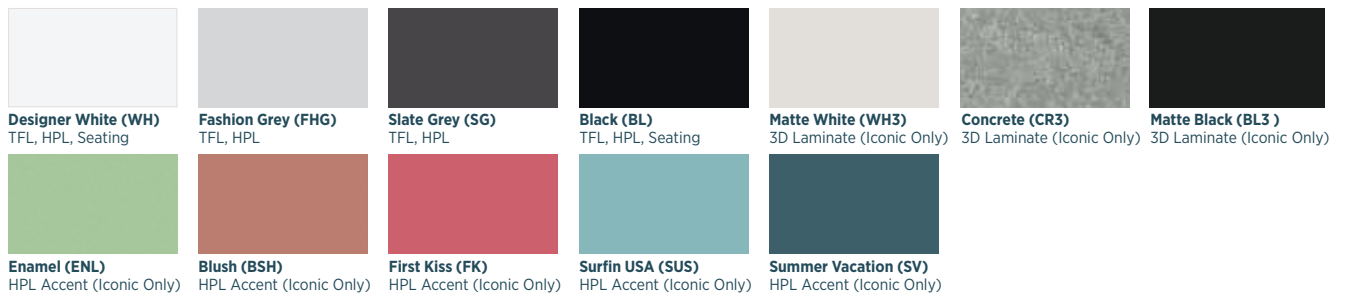

Surface Materials

Wood Finishes and Woodgrain, Solid, and 3D Laminates

* Finish is Low Sheen

Frosted & High Gloss Acrylics

Solid Surfaces

Metal Options

Colors represented are high-resolution reproductions and may vary slightly from the actual product. To order samples, please contact our Customer Service team or order online at www.indianafurniture.com. Graining and finish colors may vary yet will continue to complement, across Veneer, HPL, TFL, and Seating products due to the inherent differences of these materials.