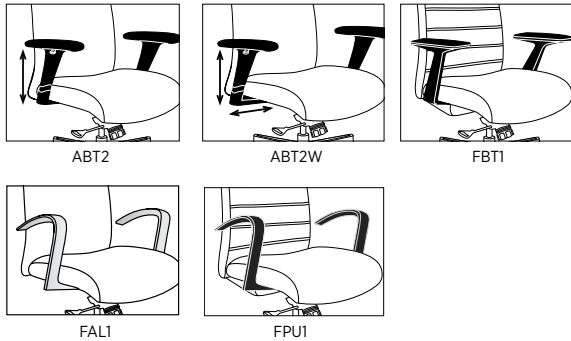

For private office, conference, or in an open collaborative space, Clutch is designed to fit your exact need. Choose the height that fits the environment, the arm that supports the task, and the base that works best for the project. Contoured lumbar support and flexible suspension provide all day comfort. A selection of arm and base styles offer the right adjustment. Spec the appropriate final touches for highbrow environments or scale for casual office settings.

CONSTRUCTION

- Backs are formed with a steel tubular frame
- Seats are manufactured of plywood
- 3/8" diameter bolts fasten back to seat
- High Grade Polyurethane Foam, 3" thick in the seat and 1" thick in the back; seat polyurethane is a molded fabrication and is highly resilient
- Contoured seat with waterfall edge for ergonomic comfort
- Textiles are sewn with double stitch seams
- Rated for users up to 275lbs
- Ships fully assembled

HOW TO ORDER EXAMPLE

Model No.	Description	Example
584	Arm	FAL1
	Control	ST
	Base	ALM Base
	Caster	BHC
	Upholstery	UF Brisa Original Sand

ARM OPTIONS

NO ARM	Armless	$ -136
ABT2	Black Height Adjustable T	$ STD
FBT1	Black Fixed T	$ 145
ABT2W	Black Height and Width Adjustable T	$ 166
FAL1	Aluminum Fixed Loop	$ 228
FPU1	Black Fixed Loop	$ 145

CONTROL OPTIONS

SW	Swivel Tilt Control	STD
KT	Knee Tilt Control	$ 96
ST	Synchro Knee Tilt Control	$ 142
SS	Synchro Tilt Control with Seat Slider	$ 175

BASE OPTIONS

BLK BASE	Black Nylon Base	STD
ALM BASE	Polished Aluminum Base	$ 115
AS POWD	Powder-Coated Silver Base	$ 186

CASTER OPTIONS

BCC	Black Dual Wheel Carpet Caster	STD
BHC	Black Soft Caster for Hard Surfaces	N/C
BG	Black Glides for All Surfaces	N/C
CHRC	Chrome-Rimmed Hard Surface Caster with Roll Control	$ 398

UPHOLSTERY OPTIONS

Available in single upholstery in a wide variety of graded-in or contract options, including fabric, vinyl, and leather.

CERTIFICATIONS & COMPLIANCE

- CAL 117-2013 Compliance
- Intertek Sustainability Certified
- BIFMA level® Certified
- BIFMA Compliant® Certified
- TSCA Title VI (CARB) Compliance
- US Green Building's LEED® Contribution