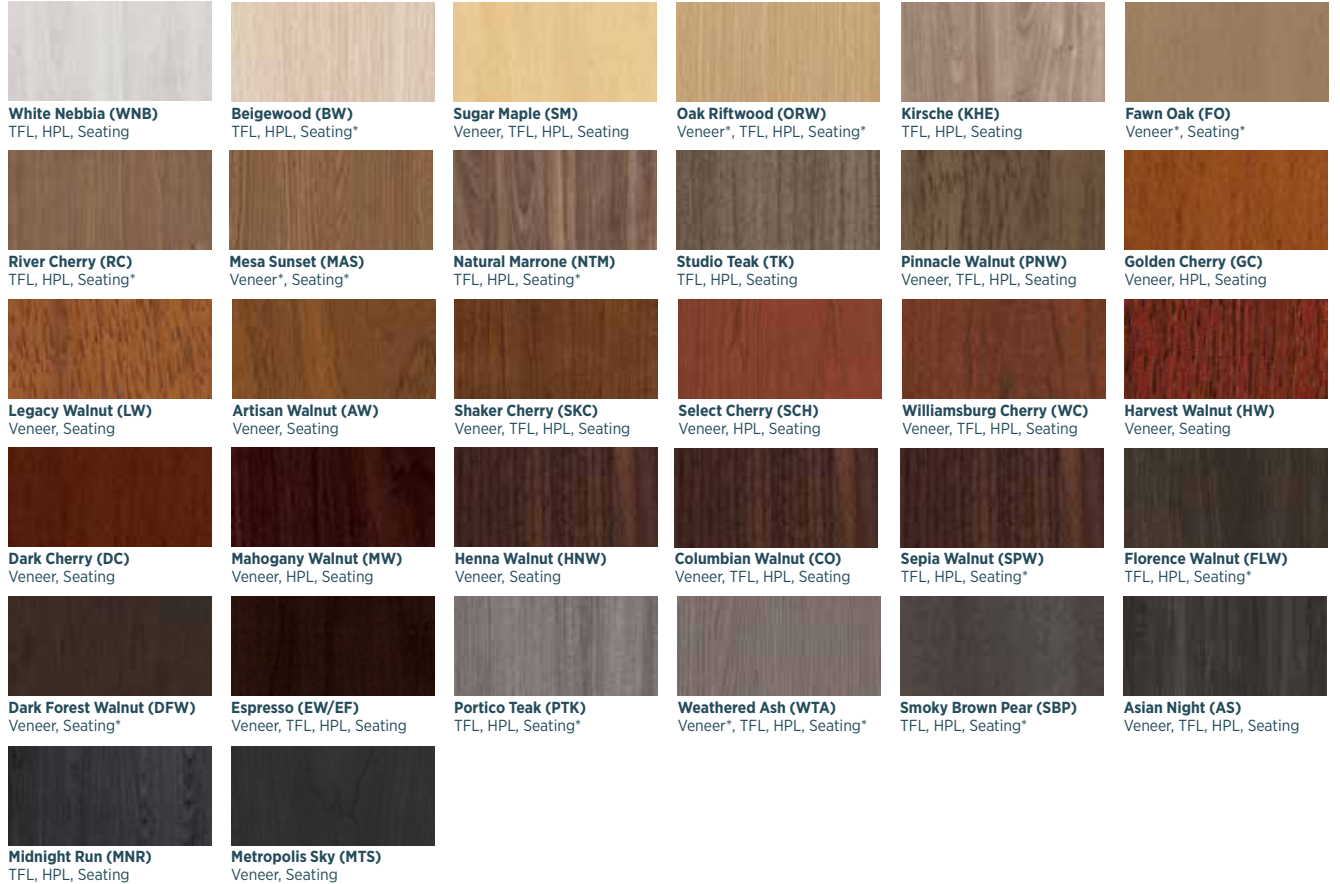

Surface Materials

Wood Finishes and Woodgrain, Solid, and 3D Laminates

* Finish is Low Sheen

Frosted & High Gloss Acrylics

Solid Surfaces

Metal Options

Colors represented are high-resolution reproductions and may vary slightly from the actual product. To order samples, please contact our Customer Service team or order online at www.indianafurniture.com. Graining and finish colors may vary yet will continue to complement, across Veneer, HPL, TFL, and Seating products due to the inherent differences of these materials.