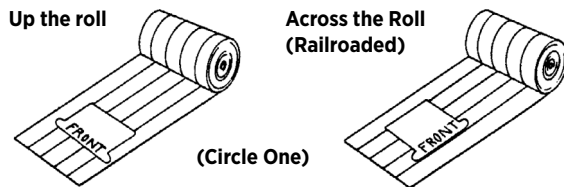

### COM - CUSTOMER'S OWN MATERIAL

All Indiana Furniture seating is available with material furnished by the customer. Refer to grade 1 for list prices. Refer to individual model number for COM yardage requirements. The listed COM yardage requirement is based on the use of non-directional upholstery 54" wide for a quantity of one chair. Extra upholstery is required to match any pattern with a repeat, either vertically or horizontally. Use the chart below as a guide to add to plain COM yardage requirements listed in the price list.

Note: Upholsteries less than 54" wide will not be accepted.

Due to the upholstering process used by Indiana Furniture, some COM upholsteries are considered directional that may not be considered directional by the upholstery supplier. All Upholstery COM's are cut "up the roll" and all vinyls are cut "across the roll" by Indiana Furniture unless otherwise directed by the customer (see below). All directional upholsteries on Indiana Furniture frames match both vertically and horizontally. If you do not desire repeat match, please specify on order.