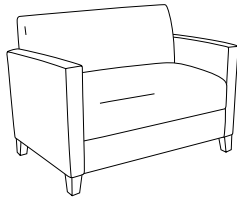

SETTEE

3772	51	28½	34¼	44	19½	19¼	26	116	42.6

Description

- Standard with: Upholstered Task Height Arm and Wood Leg
- Available with Contrasting Upholstery ([See Details](#))
- Additional Options: Chrome Legs ([See Options](#)), Arm Caps ([Arm Options](#)), Tablet Arm ([Tablet Options](#)), and Power ([See Locations](#))

Must Specify (in this order):

- Model #
- Primary Upholstery
- Accent Upholstery
- Power
- Tablet Arm
- Tablet Color
- Arm Cap
- Leg
- Finish

List Price/Grade	Yards	COM/1	2	3	4	5	6	7	8	9	10	L1	L2
Single Upholstery	8.00	$ 3043	3459	3811	4155	4675	5203	5955	6739	7651	8707	5683	6811
Contrasting Upholstery													
Primary	4.25	$ 3043	3264	3451	3634	3910	4191	4590	5007	5491	6052	4446	5045
Accent	3.75	$ 0	195	360	521	765	1012	1365	1732	2160	2655	1237	1766