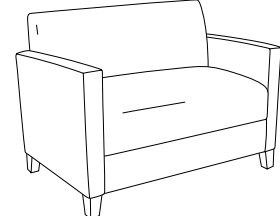

STATEMENT OF LINE

Club Chair:
377
[\(See Details\)](#)

Settee Chair:
3772
[\(See Details\)](#)

Sofa Chair:
3773
[\(See Details\)](#)

Enhance your space with Cush Pillows. [See Product Details.](#)

Item	Model No.	Chair Width	Chair Depth	Chair Height	Seat Width	Seat Depth	Seat Height	Arm Height	Ship Wt	Cubic Ft
CLUB CHAIR	377	29	28½	34¼	22	19½	19¼	26	92	24.0