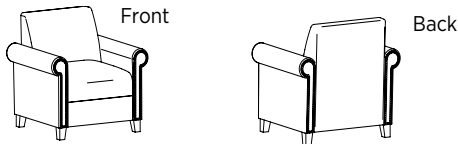

Bakerstreet Lounge boasts a traditional rolled arm design that will complement a variety of working styles. The thick seat cushion coupled with high quality resilient sheet webbing makes this series extraordinarily comfortable, while the welt cord and nail trim showcase the detail and craftsmanship that goes into every model. Whether you looking to outfit the front entrance, an executive office, private nook, or anything in between, Bakerstreet portrays the level of distinguished sophistication you are looking for.

CONSTRUCTION

- Frames are kiln-dried hardwoods and structurally engineered hardwood plywood
- Exposed wood frame members are selected from the highest grades of hardwoods and are free of spirits, discoloration, pits, shakes, and wormholes; European Beech on legs
- Joints are double-doweled or mortised and tenoned, screwed, and glued for maximum strength and durability
- High Grade Polyurethane Foam, 3¼" thick in the seat and 2" in the back
- Non-marring adjustable nylon guides included in each leg at floor level
- High quality resilient sheet webbing ensures a comfortable seating application
- Features nail trim on front and back side of arm
- Rated for users up to 275lbs
- Ships fully assembled

HOW TO ORDER EXAMPLE

Model No.	Description	Example
400	Finish	GC
	Upholstery	Momentum Cover Cloth Graphite
	Nail Trim	NABRS

NAIL TRIM

NABRS	Brass Nail Trim	STD
NSLVR	Silver Nail Trim	$ N/C

UPHOLSTERY OPTIONS

Available in single upholstery in a wide variety of graded-in or contract options, including fabric, vinyl, and leather.

Some upholsterys are considered directional, such as stripes, patterns and plaids. Each upholstery is reviewed by production for the best application. Some upholsterys may require the pattern to be cut up the roll, which create additional seams in the seats and backs of select units. [See the COL/COM Form for additional details.](#)

Additional seams for the 4002 Settee and 4003 Sofa when upholstery is cut up the roll.