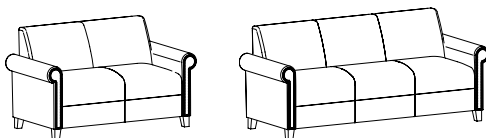

WOOD FINISHES

Indiana Furniture uses a multi-step, hand finishing process on all exposed wood frames.

Chairs feature a catalyzed varnish finish which offers durability, lasting beauty, and resistance to normal wear.

AW	Artisan Walnut	MAS	Mesa Sunset*
AS	Asian Night	MTS	Metropolis Sky
BW	Beigewood*	MNR	Midnight Run
BL	Black	NTM	Natural Marrone*
CO	Columbian Walnut	ORW	Oak Riftwood*
DC	Dark Cherry	PNW	Pinnacle Walnut
DFW	Dark Forest Walnut*	PTK	Portico Teak*
WH	Designer White	RC	River Cherry*
EF	Espresso	SCH	Select Cherry
FO	Fawn Oak*	SPW	Sepia Walnut*
FLW	Florence Walnut*	SKC	Shaker Cherry
GC	Golden Cherry	SBP	Smoky Brown Pear*
HW	Harvest Walnut	TK	Studio Teak
HNW	Henna Walnut	SM	Sugar Maple
KHE	Kirsche	WTA	Weathered Ash*
LW	Legacy Walnut	WNB	White Nebbia
MW	Mahogany Walnut	WC	Williamsburg Cherry

*Finish is Low Sheen

CERTIFICATIONS & COMPLIANCE

- CAL 117-2013 Compliance
- Intertek Sustainability Certified
- BIFMA level® Certified
- BIFMA Compliant® Certified
- TSCA Title VI (CARB) Compliance
- US Green Building's LEED® Contribution