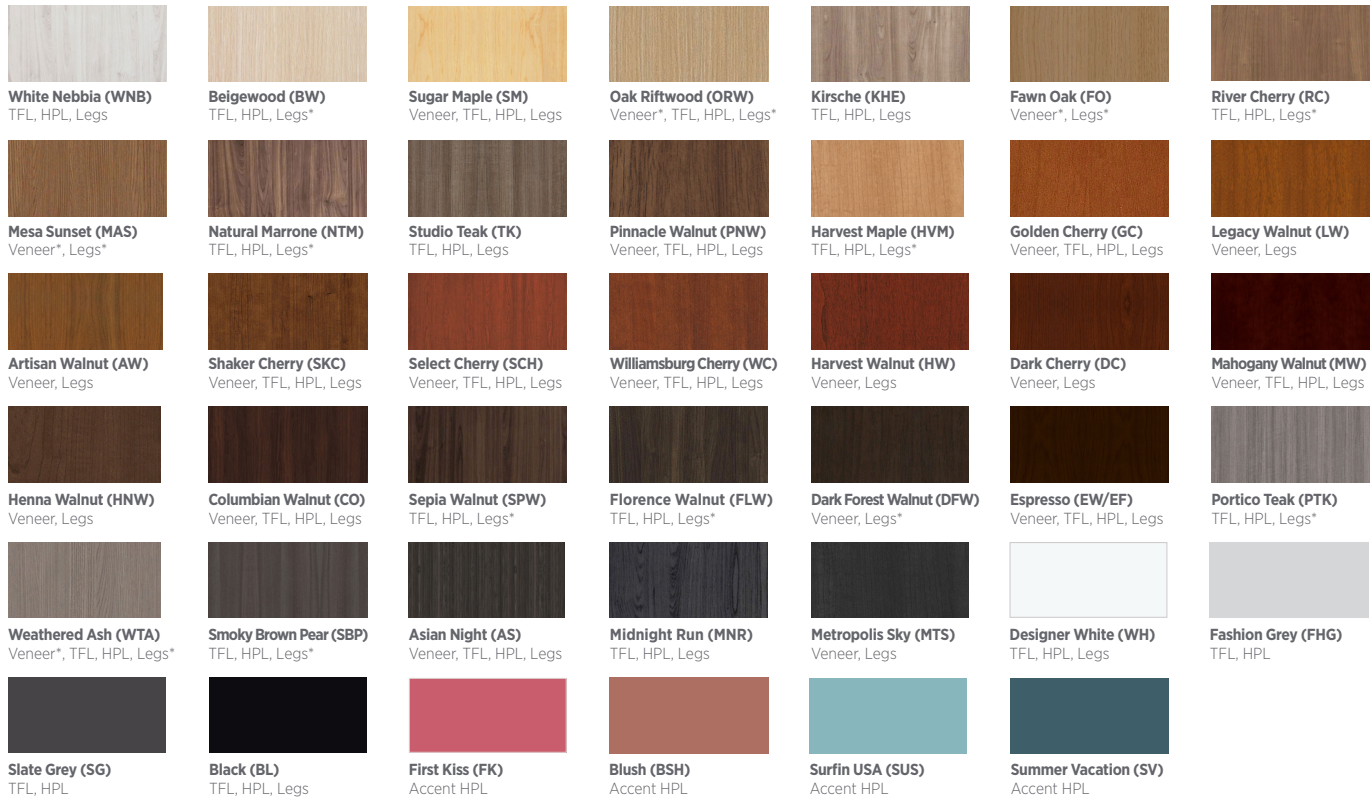

ARLINGTON

CAMEO

JEFFERSON

PHOENIX

Traditional Occasional Tables

ARLINGTON

CICERO

JEFFERSON

PHOENIX

Elevated Options

Contrasting Accents

Glass Tops

Solid Surfaces

Check out [IndianaFurniture.com](https://www.IndianaFurniture.com) for collection details, options, pricing, product configurator, surface materials, certifications, and more.

Surface Materials

Veneer Finishes, Laminate Colors + Leg/Wood Finish Options

Our veneer casegoods feature our UV topcoat finish, UV Advantage. The result is a low-emitting finish that provides exceptional depth, clarity, durability and chemical resistance throughout the life of the product. Refer online for finish and color availability by product series.