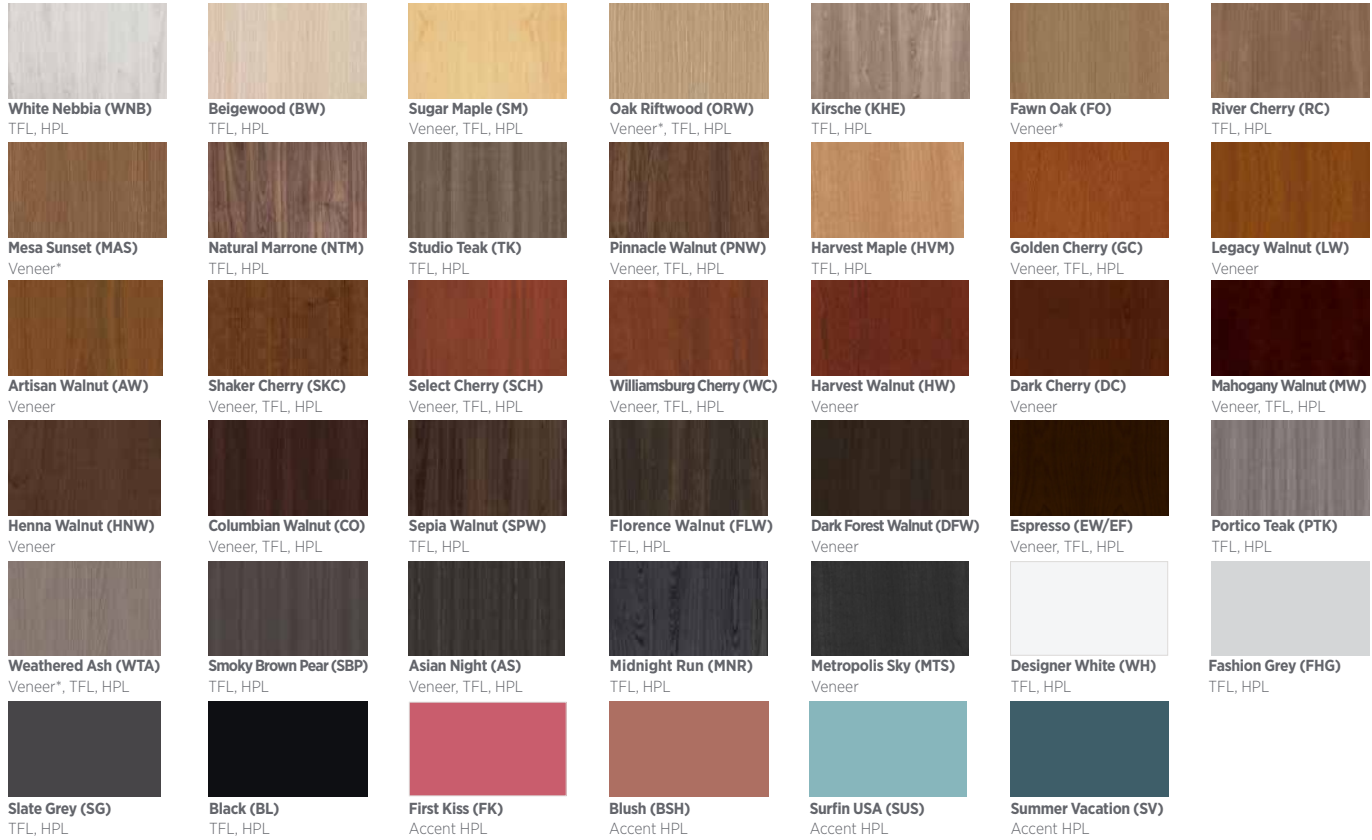

Veneer and Laminate Options

Our veneer casegoods feature our UV top finish, UVAdvantage. The result is a low-emitting finish that provides exceptional depth, clarity, durability and chemical resistance throughout the life of the product. Refer online for finish and color availability by product series.