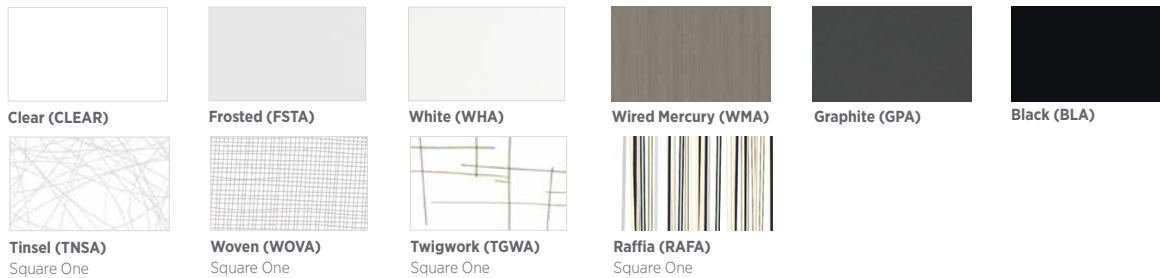

FIFTEEN LOUNGE

FIFTEEN PODS

ICONIC

KICKSTART

Surface Materials

Square One Wood Finishes

Aspen White (AWH)	Designer White (WH)	White Nebbia (WNB)	Beigewood (BW)*	Natural Beech (NB)	Sugar Maple (SM)	Oak Riftwood (ORW)*
Truffle Rain (TR)	Kirsche (KHE)	Fawn Oak (FO)*	River Cherry (RC)*	Mesa Sunset (MAS)*	Natural Marrone (NTM)*	Orchard (OR)
Studio Teak (TK)	Pinnacle Walnut (PNW)	Harvest Maple (HVM)*	Golden Cherry (GC)	Legacy Walnut (LW)	Artisan Walnut (AW)	Shaker Cherry (SKC)
Select Cherry (SCH)	Williamsburg Cherry (WC)	Harvest Walnut (HW)	Dark Cherry (DC)	Mahogany Walnut (MW)	Henna Walnut (HNW)	Columbian Walnut (CO)
Sepia Walnut (SPW)*	Ember Gray (EG)	Florence Walnut (FLW)*	Dark Forest Walnut (DFW)*	Espresso (EW/EF)	Portico Teak (PTK)*	Weathered Ash (WTA)*
Smoky Brown Pear (SBP)*	Asian Night (AS)	Midnight Run (MNR)	Metropolis Sky (MTS)	Black (BL)		

* Finish is Low Sheen

Check out [IndianaFurniture.com](https://www.IndianaFurniture.com) for collection details, options, pricing, product configurator, surface materials, certifications, and more.

Veneer and Laminate Options

Our veneer casegoods feature our UV top finish, UVAdvantage. The result is a low-emitting finish that provides exceptional depth, clarity, durability and chemical resistance throughout the life of the product. Refer online for finish and color availability by product series.

* Veneer is Low Sheen

Acoustic Options

Acrylic Options

Metal Finish Options

Glass Marker Board

Indiana FURNITURE

1919 Hospitality Dr., Ste A
PO Box 270
Jasper, Indiana 47547-0270

Tel 812.482.5727
Tol 800.422.5727
Fax 812.482.9035
sales@indianafurniture.com
www.indianafurniture.com