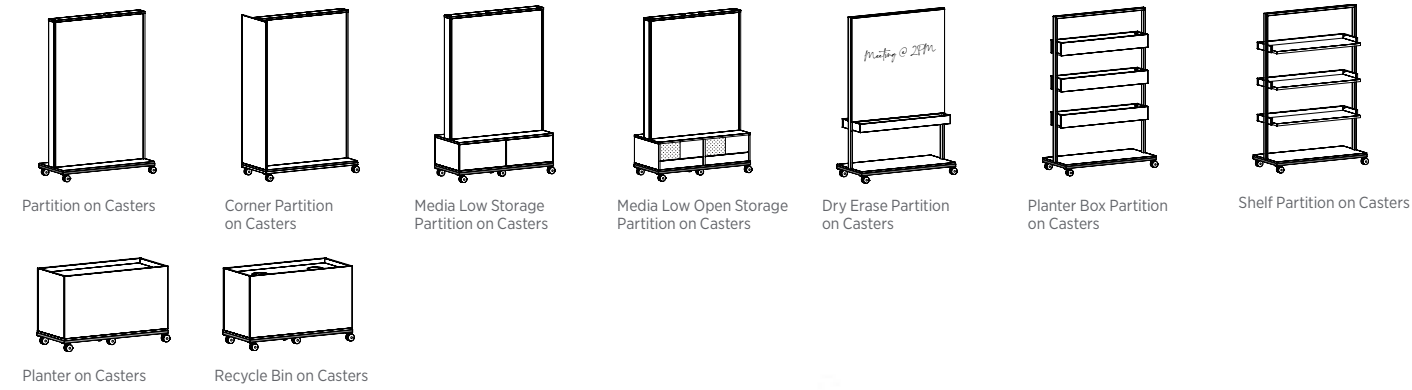

Complete Your Space.

Pair the partitions with a thoughtful portfolio of soft rectangle and view-shaped seated, counter, and standing height tables, available as freestanding or with casters. Then add Synergy's seated, counter, and bar height stools and benches to complete your spaces.

Synergy's heavy-duty casters give you freedom and confidence to move the partitions, tables, and seating to the configurations you desire with ease.

Bring The Outdoors In.

Mobile Planters and Partitions with Planter Boxes make it easy to add biophilia to your working environments and to bring the outdoors in. Whether you go with live plants or artificial, Synergy makes it simple.

Statement of Line:

Partitions

Tables

Seating

Accessories

Surface Materials

Laminate Colors + Seating/Table Leg Finish Options

Metal Finish Options