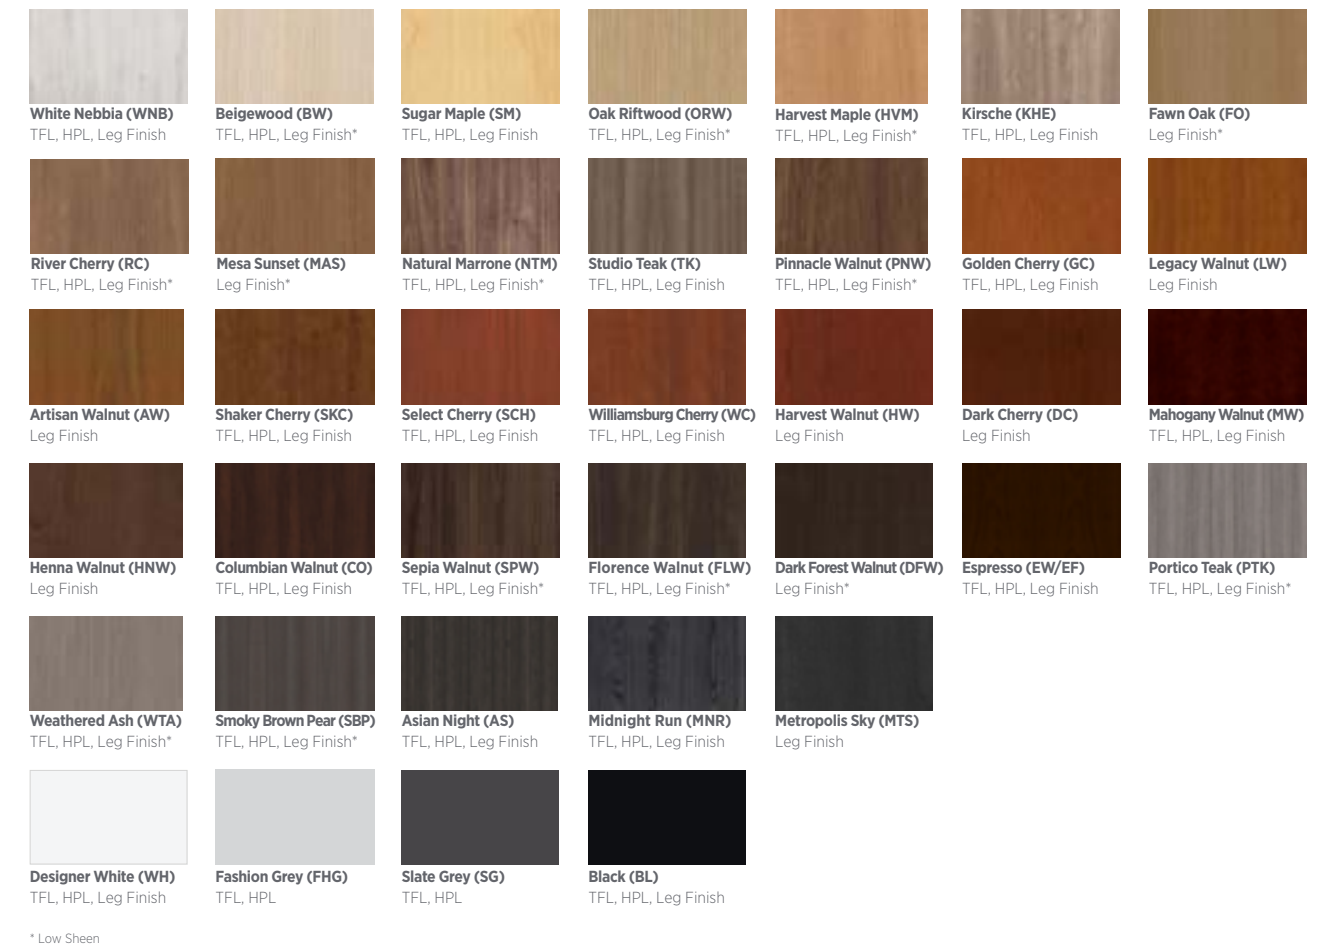

Synergy boasts a large selection of laminates, wood finishes, and graded-in and contract upholsteries, including fabric, vinyl, and leather, allowing nearly limitless designs to meet your vision.

Mobile Confidence.

Statement of Line:

Partitions

Tables

Seating

Accessories

Surface Materials

Laminate Colors + Seating/Table Leg Finish Options

Metal Finish Options

Glass Magnetic Marker Board Options

Edge Profile

Colors represented are high-resolution reproductions and may vary slightly from the actual product. To order samples, please contact our Sales Support Team or order online at www.indianafurniture.com. Graining and finish colors may vary, yet will continue to complement, across Veneer, HPL, TFL, and Seating products due to the inherent differences of these materials.