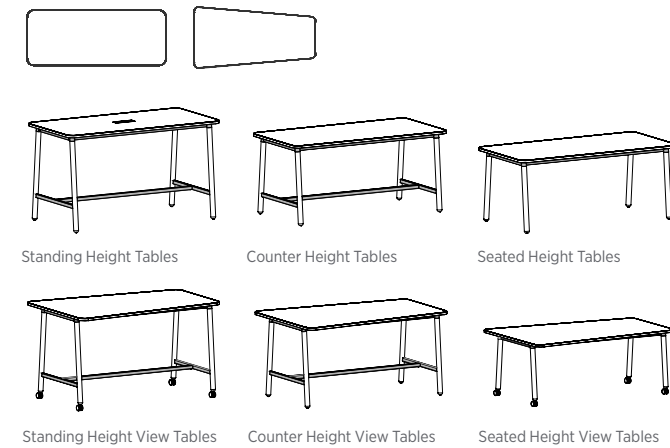

Statement of Line:

Partitions

Tables

Seating

Accessories

Surface Materials

Laminate Colors + Seating/Table Leg Finish Options

Metal Finish Options

Glass Magnetic Marker Board Options

Edge Profile

Colors represented are high-resolution reproductions and may vary slightly from the actual product. To order samples, please contact our Sales Support Team or order online at www.indianafurniture.com. Graining and finish colors may vary, yet will continue to complement, across Veneer, HPL, TFL, and Seating products due to the inherent differences of these materials.