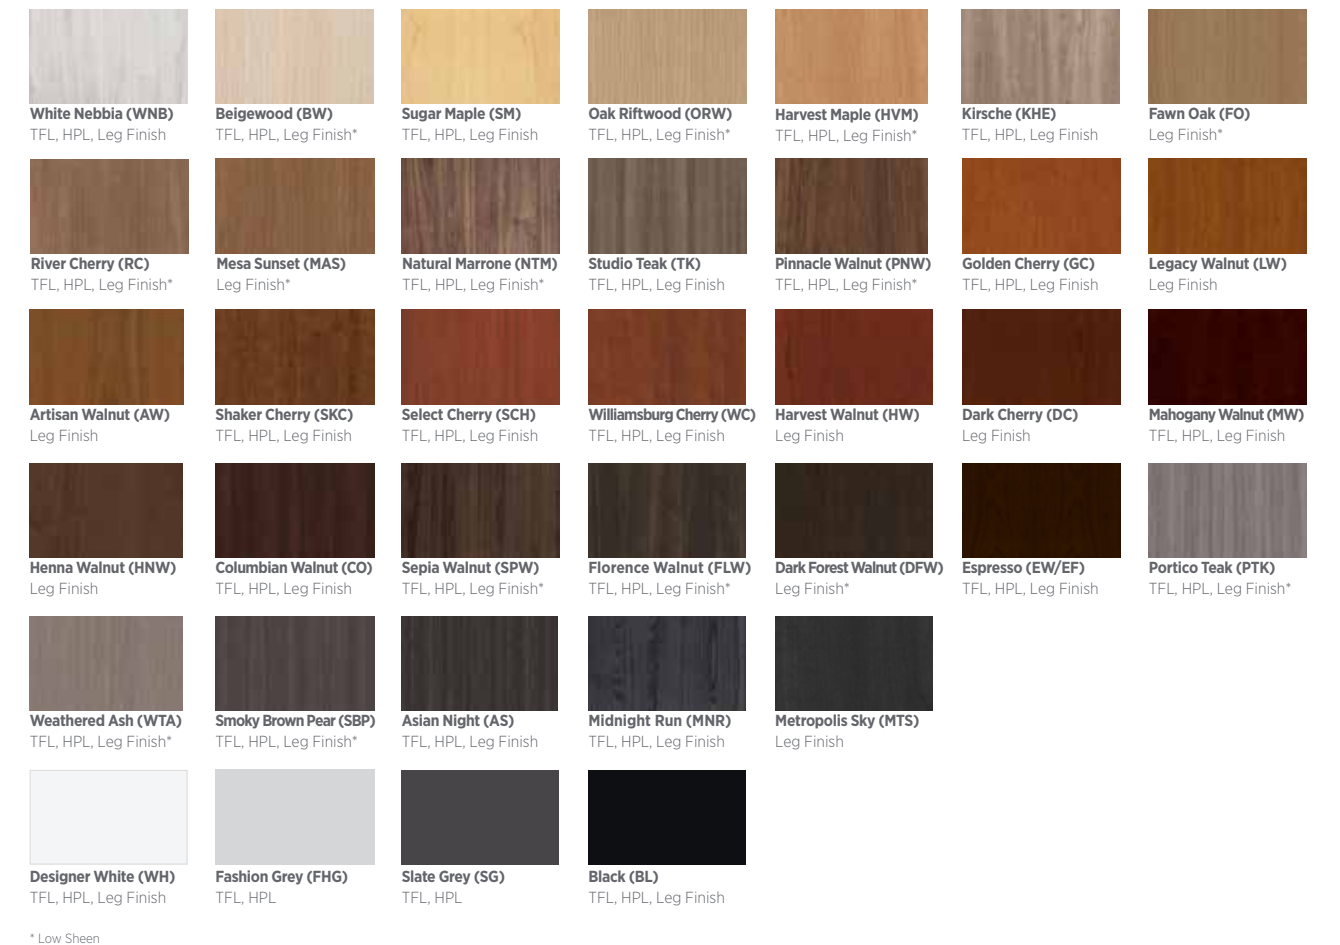

Synergy boasts a large selection of laminates, wood finishes, and graded-in and contract upholsteries, including fabric, vinyl, and leather, allowing nearly limitless designs to meet your vision.

Mobile Confidence.

Statement of Line:

Partitions

Tables

Seating

Accessories

Surface Materials

Laminate Colors + Seating/Table Leg Finish Options

Metal Finish Options

Glass Magnetic Marker Board Options

Edge Profile

Colors represented are high-resolution reproductions and may vary slightly from the actual product. To order samples, please contact our Sales Support Team or order online at www.indianafurniture.com. Graining and finish colors may vary, yet will continue to complement, across Veneer, HPL, TFL, and Seating products due to the inherent differences of these materials.