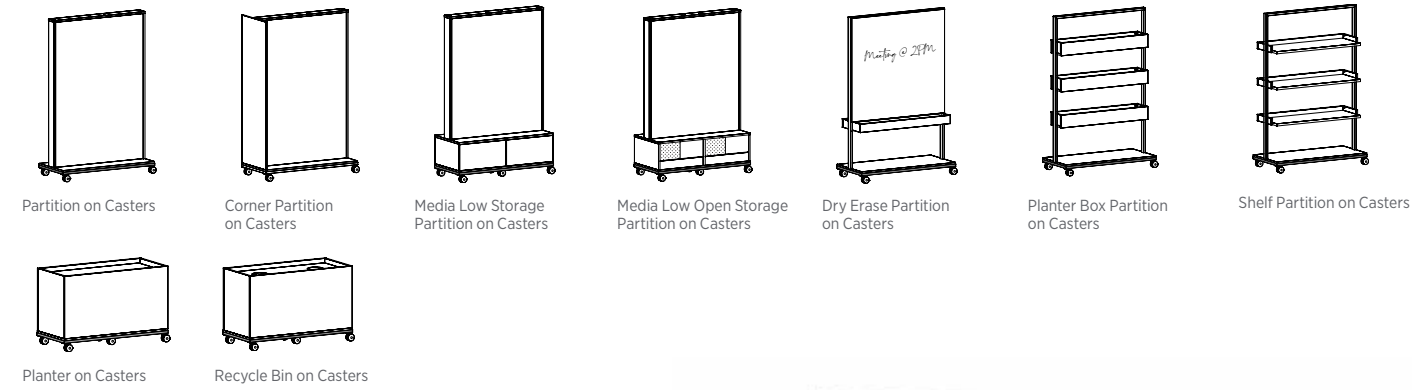

Complete Your Space.

Pair the partitions with a thoughtful portfolio of soft rectangle and view-shaped seated, counter, and standing height tables, available as freestanding or with casters. Then add Synergy's seated, counter, and bar height stools and benches to complete your spaces.

Synergy's heavy-duty casters give you freedom and confidence to move the partitions, tables, and seating to the configurations you desire with ease.

Bring The Outdoors In.

Mobile Planters and Partitions with Planter Boxes make it easy to add biophilia to your working environments and to bring the outdoors in. Whether you go with live plants or artificial, Synergy makes it simple.

Statement of Line:

Partitions

Tables

Seating

Accessories

Surface Materials

Laminate Colors + Seating/Table Leg Finish Options

Metal Finish Options