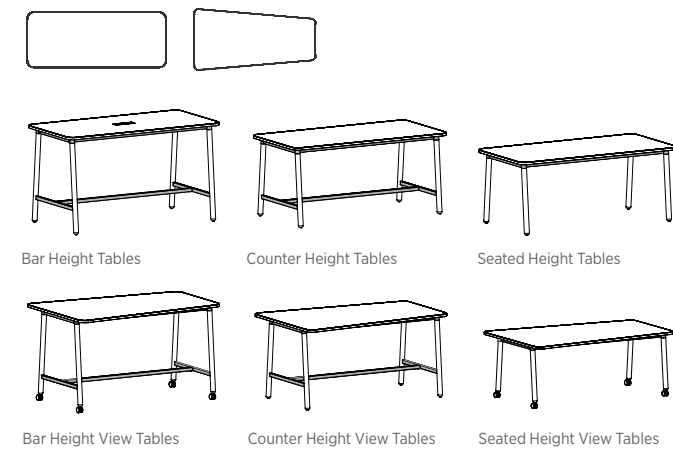

Statement of Line:

Partitions

Tables

Seating

Accessories

Surface Materials

Laminate Colors + Seating/Table Leg Finish Options

Metal Finish Options

Glass Magnetic Marker Board Options

Edge Profile

Colors represented are high-resolution reproductions and may vary slightly from the actual product. To order samples, please contact our Sales Support Team or order online at www.indianafurniture.com. Graining and finish colors may vary, yet will continue to complement, across Veneer, HPL, TFL, and Seating products due to the inherent differences of these materials.