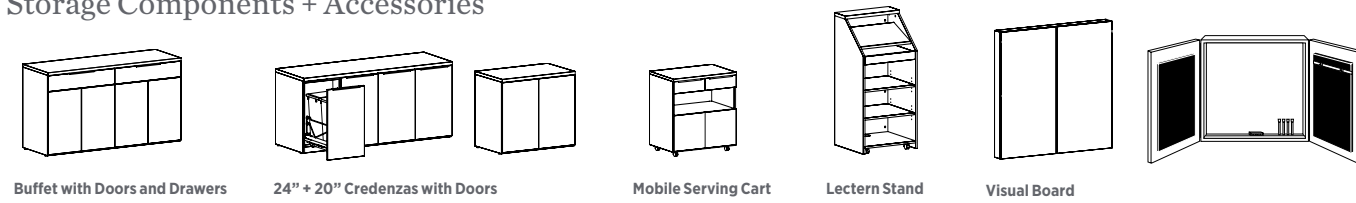

Storage Components + Accessories