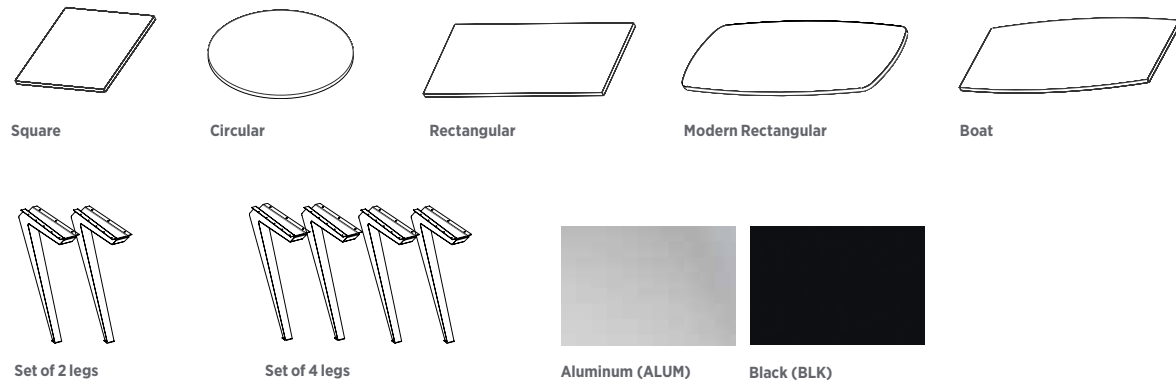

## Fluid Versatility.

Whether you're looking to outfit a small meeting space, café, board room, huddle spot, or private office, Strut accommodates all types of meeting and gathering spaces.

Easily route power and data cables from the top channel, where the Strut leg connects to surfaces, all the way to the floor, giving you a clean and organized look.

## Top Shapes + Bases