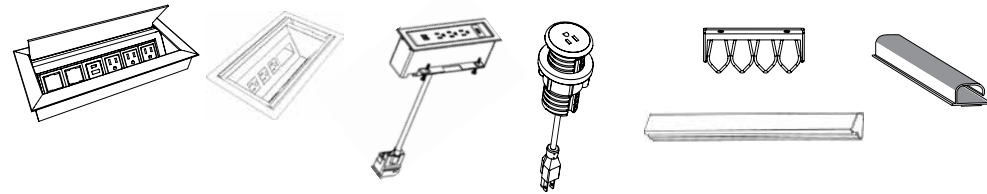

Wire Management + Power/Data Accessories